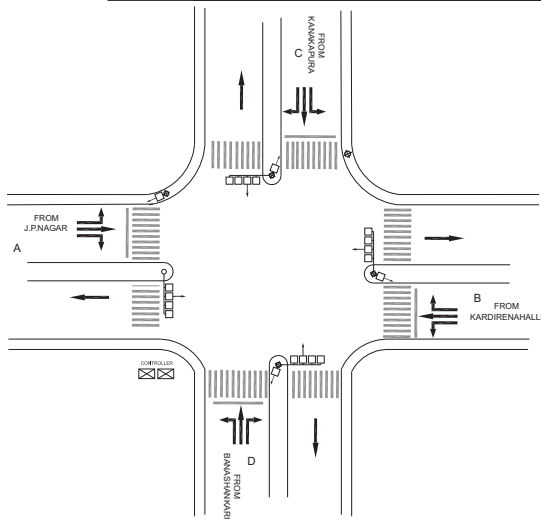

**KANAKAPURA - RING ROAD JUNCTION, K.S. LAYOUT POLICE STATION - FIXED**

TIMINGS DATA														
			PHASE					CYCLE TIME						
	ROAD	FROM	1			2		3		4		5		
DATA	A	J.P.NAGAR	R	L	S				L			EXCLUSIVE PEDESTRIAN		
	B	KADIRENAHALLI				R	L	S			L			
	C	KANAKAPURA				L			R	L	S			
	D	BANASHANKARI	L								R			L
TIMINGS	07:00	08:30	20			30		40		30		10		130
	08:30	11:30	30			35		65		45		10		185
	11:30	16:00	25			35		35		50		10		155
	16:00	20:30	30			45		45		65		10		195
	20:30	22:30	20			30		30		45		00		125

TIMINGS DATA														
			PHASE					CYCLE TIME						
	ROAD	FROM	1			2		3		4		5		
DATA	A	KANAKAPURA	R	L	S	L	S					EXCLUSIVE PEDESTRIAN		
	B	BANASHANKARI TMPLE				L	S	L						
	C	KONNANKUNTE	L					R	L	S				
	D	BEERESHWAR NAGAR							R	L	S			
TIMINGS	07:00	11:00	20			40		50		10		10		130
	11:00	16:00	20			30		40		10		10		110
	16:00	23:00	20			35		45		10		10		120
SUNDAY	07:00	22:30	20			30		40		10		10		110

**KONANAKUNTE JUNCTION (KANAKAPURA ROAD), K.S. LAYOUT POLICE STATION - FIXED**