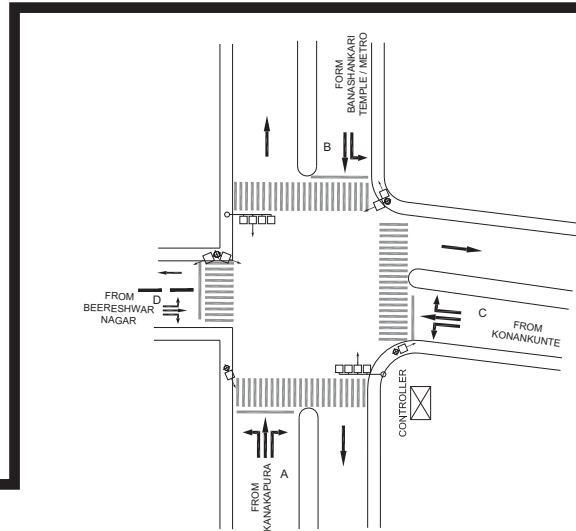

**KANAKAPURA - RING ROAD JUNCTION, K.S. LAYOUT POLICE STATION - FIXED**

TIMINGS DATA														
			PHASE					CYCLE TIME						
	ROAD	FROM	1			2		3		4		5		
DATA	A	J.P.NAGAR	R	L	S				L			EXCLUSIVE PEDESTRIAN		
	B	KADIRENAHALLI				R	L	S			L			
	C	KANAKAPURA				L			R	L	S			
	D	BANASHANKARI	L								R			L
TIMINGS	07:00	08:30	20			30		40		30		10		130
	08:30	11:30	30			35		65		45		10		185
	11:30	16:00	25			35		35		50		10		155
	16:00	20:30	30			45		45		65		10		195
	20:30	22:30	20			30		30		45		00		125

TIMINGS DATA														
			PHASE					CYCLE TIME						
	ROAD	FROM	1			2		3		4		5		
DATA	A	KANAKAPURA	R	L	S	L	S					EXCLUSIVE PEDESTRIAN		
	B	BANASHANKARI TMPLE				L	S	L						
	C	KONNANKUNTE	L					R	L	S				
	D	BEERESHWAR NAGAR							R	L	S			
TIMINGS	07:00	11:00	20			40		50		10		10		130
	11:00	16:00	20			30		40		10		10		110
	16:00	23:00	20			35		45		10		10		120
SUNDAY	07:00	22:30	20			30		40		10		10		110

**KONANAKUNTE JUNCTION (KANAKAPURA ROAD), K.S. LAYOUT POLICE STATION - FIXED**