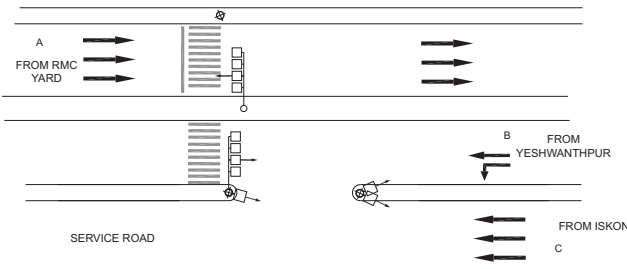

TUMKUR ROAD, MARAPPANA PALYA JUNCTION (METRO WORK), YESHWANTAPUR POLICE STATION - FIXED

TIMINGS DATA					
			PHASE		CYCLE TIME
	ROAD	FROM	1	2	
DATA	A	RMC YARD		S	EXCLUSIVE PEDESTRIAN
	B	YESHWANTPUR		S	
	C	ISKON		S	
TIMINGS	07:00	23:00	60	20	80

NOTE: SIGNAL IS SWITCHED OF DUE TO METRO WORK

TIMINGS DATA														
YPR MARKET X TUMKUR RD			PHASE					CYCLE TIME						
	ROAD	FROM	1			2			3		4		5	
DATA	A	RTO	R	L	S						L		EXCLUSIVE PEDESTRIAN	
	B	BUS STAND		L		R	L	S						
	C	MYSORE LAMPS					L		R	L	S			
	D	IISC								L		R		L
TIMINGS	07:00	08:00	40			15		30		15		15		115
	08:00	11:00	60			20		40		40		15		
	11:00	17:00	50			15		30		30		15		
	17:00	21:00	70			20		50		45		15		
	21:00	23:00	35			15		25		25		10		
SUNDAY	08:00	22:00	50			15		40		35		15		155