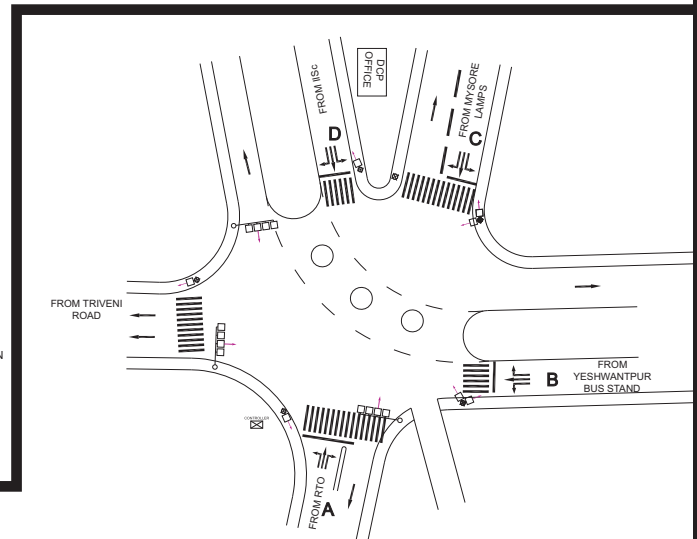

TUMKUR ROAD, MARAPPANA PALYA JUNCTION (METRO WORK), YESHWANTAPUR POLICE STATION - FIXED

TIMINGS DATA					
			PHASE		CYCLE TIME
	ROAD	FROM	1	2	
DATA	A	RMC YARD		S	EXCLUSIVE PEDESTRIAN
	B	YESHWANTPUR		S	
	C	ISKON		S	
TIMINGS	07:00	23:00	60	20	80

NOTE: SIGNAL IS SWITCHED OF DUE TO METRO WORK

TIMINGS DATA														
YPR MARKET X TUMKUR RD			PHASE					CYCLE TIME						
	ROAD	FROM	1			2			3		4		5	
DATA	A	RTO	R	L	S						L		EXCLUSIVE PEDESTRIAN	
	B	BUS STAND		L		R	L	S						
	C	MYSORE LAMPS					L		R	L	S			
	D	IISC								L		R		L
TIMINGS	07:00	08:00	40			15		30		15		15		115
	08:00	11:00	60			20		40		40		15		
	11:00	17:00	50			15		30		30		15		
	17:00	21:00	70			20		50		45		15		
	21:00	23:00	35			15		25		25		10		
SUNDAY	08:00	22:00	50			15		40		35		15		155

YESWANTHPURA FLYOVER JUNCTION, YESHWANTAPUR POLICE STATION - FIXED