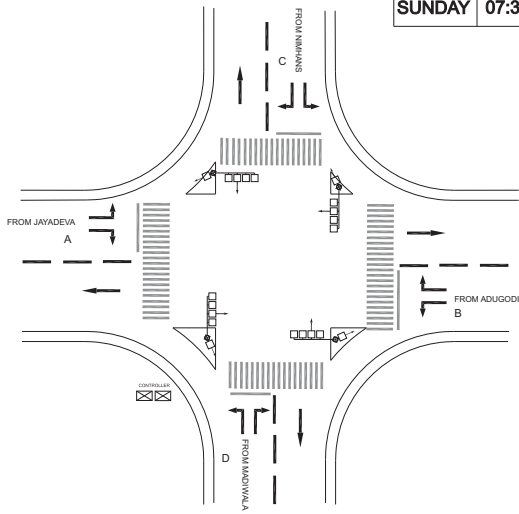

DAIRY CIRCLE JUNCTION, MICO LAYOUT POLICE STATION - FIXED

TIMINGS DATA								
DR.MARIGOWDA RD X BANNERGHATTA RD			PHASE			CYCLE TIME		
	ROAD	FROM	1		2		3	
DATA	A	JAYADEVA	R	L			EXCLUSIVE PEDESTRIAN	
	B	MADIWALA			R	L		
	C	NIMHANS			R	L		
	D	ADUGODI	R	L				
TIMINGS	07:00	08:00	35		30		10	075
	08:00	11:00	50		40		10	100
	11:00	16:30	35		30		10	075
	16:30	21:00	50		40		10	100
	21:00	23:00	35		30		10	075
SUNDAY	07:30	22:30	35		30		10	075

TIMINGS DATA									
BANNERGHATTA RD X 39TH CROSS JAYANAGAR RD			PHASE				CYCLE TIME		
	ROAD	FROM	1		2		3	4	
DATA	A	SAGAR APOLLO	R	S		S		EXCLUSIVE PEDESTRIAN	
	B	JAYADEVA			L	S	L		
	C	JAYANAGAR		L			R		L
TIMINGS	07:00	08:00	20		50		20	10	100
	08:00	11:00	30		120		30	10	190
	11:00	17:00	25		80		20	10	135
	17:00	21:00	30		120		30	10	190
	21:00	22:30	15		50		15	07	083
SUNDAY	07:00	22:00	20		50		20	07	097

GURAPPANAPALYA JUNCTION, MICO LAYOUT POLICE STATION - FIXED