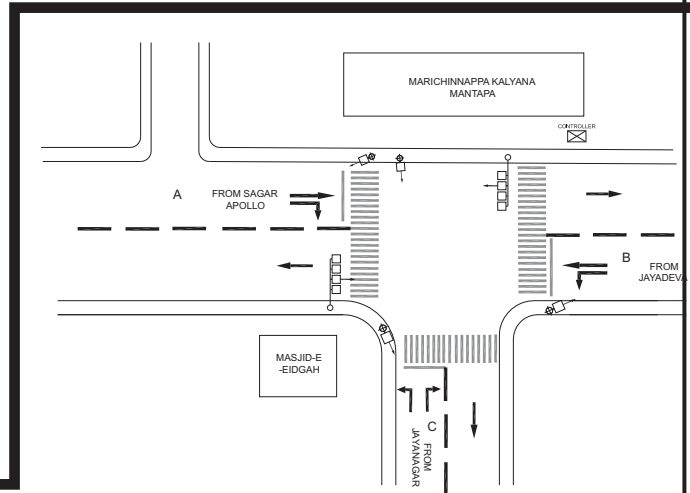

DAIRY CIRCLE JUNCTION, MICO LAYOUT POLICE STATION - FIXED

TIMINGS DATA								
DR.MARIGOWDA RD X BANNERGHATTA RD			PHASE			CYCLE TIME		
	ROAD	FROM	1		2		3	
DATA	A	JAYADEVA	R	L			EXCLUSIVE PEDESTRIAN	
	B	MADIWALA			R	L		
	C	NIMHANS			R	L		
	D	ADUGODI	R	L				
TIMINGS	07:00	08:00	35		30		10	075
	08:00	11:00	50		40		10	100
	11:00	16:30	35		30		10	075
	16:30	21:00	50		40		10	100
	21:00	23:00	35		30		10	075
SUNDAY	07:30	22:30	35		30		10	075

TIMINGS DATA									
BANNERGHATTA RD X 39TH CROSS JAYANAGAR RD			PHASE				CYCLE TIME		
	ROAD	FROM	1		2		3	4	
DATA	A	SAGAR APOLLO	R	S		S		EXCLUSIVE PEDESTRIAN	
	B	JAYADEVA			L	S	L		
	C	JAYANAGAR		L			R		L
TIMINGS	07:00	08:00	20		50		20	10	100
	08:00	11:00	30		120		30	10	190
	11:00	17:00	25		80		20	10	135
	17:00	21:00	30		120		30	10	190
	21:00	22:30	15		50		15	07	083
SUNDAY	07:00	22:00	20		50		20	07	097

GURAPPANAPALYA JUNCTION, MICO LAYOUT POLICE STATION - FIXED