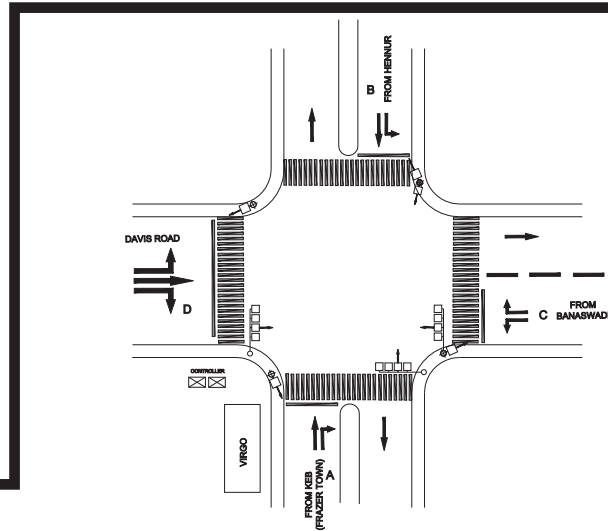

**WIPRO JUNCTION, ELECTRONIC CITY POLICE STATION - FIXED**

TIMINGS DATA										
			PHASE				CYCLE TIME			
	ROAD	FROM	1		2		3		4	
DATA	A	BHEL ECI	R	L	S				EXCLUSIVE PEDESTRIAN	
	B	SHIKARIPALYA				R	L	S		
	C	BEDASPURA						R		L
TIMINGS	08:00	11:30	40		20		20		08	88
	11:30	16:00	BLINKING MODE							
	16:00	20:00	25		30		20		08	83
SATURDAY & SUNDAY	00:00	24:00	BLINKING MODE							

TIMINGS DATA											
HENNUR RD X DAVIS RD			PHASE					CYCLE TIME			
	ROAD	FROM	1		2		3		4	5	
DATA	A	KEB (FRAZER TOWN)	R	S		S				EXCLUSIVE PEDESTRIAN	
	B	HENNUR			L	S		L			
	C	BANASWADI		L			R	L			
	D	DAVIS ROAD	P		P		P	R	L		S
TIMINGS	07:00	08:00	15		50		15		40	10	130
	08:00	11:30	35		90		40		50	10	225
	11:30	17:00	30		50		20		30	10	140
	17:00	20:00	40		50		20		20	10	140
	20:00	22:00	15		50		15		40	05	125
SUNDAY	07:30	22:00	25		45		20		30	10	130

**HENNUR ROAD-DAVIS ROAD JUNCTION, FRAZER TOWN POLICE STATION - FIXED**