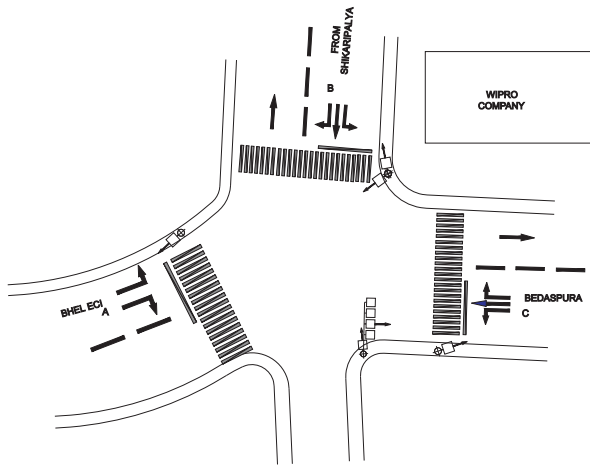

**WIPRO JUNCTION, ELECTRONIC CITY POLICE STATION - FIXED**

TIMINGS DATA										
			PHASE				CYCLE TIME			
	ROAD	FROM	1		2		3		4	
DATA	A	BHEL ECI	R	L	S				EXCLUSIVE PEDESTRIAN	
	B	SHIKARIPALYA				R	L	S		
	C	BEDASPURA						R		L
TIMINGS	08:00	11:30	40		20		20		08	88
	11:30	16:00	BLINKING MODE							
	16:00	20:00	25		30		20		08	83
SATURDAY & SUNDAY	00:00	24:00	BLINKING MODE							

TIMINGS DATA											
HENNUR RD X DAVIS RD			PHASE					CYCLE TIME			
	ROAD	FROM	1		2		3		4	5	
DATA	A	KEB (FRAZER TOWN)	R	S		S				EXCLUSIVE PEDESTRIAN	
	B	HENNUR			L	S		L			
	C	BANASWADI		L			R	L			
	D	DAVIS ROAD	P		P		P	R	L		S
TIMINGS	07:00	08:00	15		50		15		40	10	130
	08:00	11:30	35		90		40		50	10	225
	11:30	17:00	30		50		20		30	10	140
	17:00	20:00	40		50		20		20	10	140
	20:00	22:00	15		50		15		40	05	125
SUNDAY	07:30	22:00	25		45		20		30	10	130

**HENNUR ROAD-DAVIS ROAD JUNCTION, FRAZER TOWN POLICE STATION - FIXED**