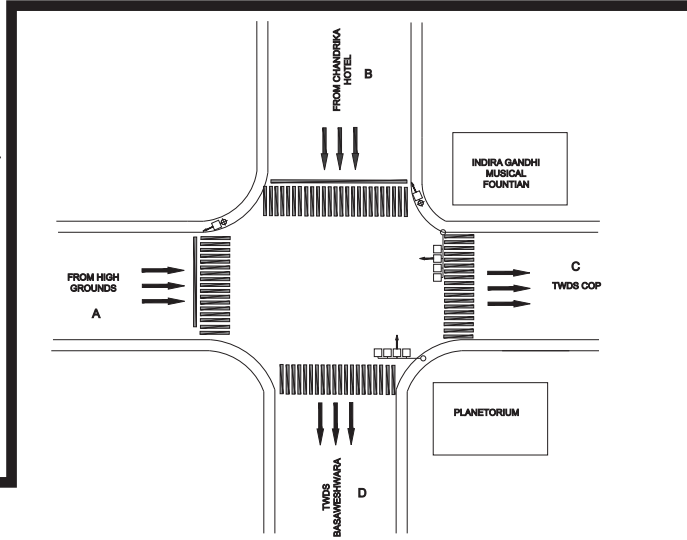

LINK ROAD-MALLESHWARAM JUNCTION, HIGH GROUNDS POLICE STATION - VAC

TIMINGS DATA								
LINK ROAD X S.C.ROAD			PHASE				CYCLE TIME	
	ROAD	FROM	1		2			EXCLUSIVE PEDESTRIAN
DATA	A	MALLESHWARAM	R	L		L		
	B	SHESHADRIPURAM				S		
TIMINGS	07:00	08:00	50		20		15	085
	08:00	12:00	80		30		15	125
	12:00	16:00	70		20		15	105
	16:00	21:00	70		30		15	115
	21:00	23:00	40		20		10	070
SUNDAY	07:00	23:00	50		20		10	080

TIMINGS DATA							
NEHRU PLANETORIUM RD X BASAVESHWARA CIRCLE ROAD			PHASE				CYCLE TIME
	ROAD	FROM	1		2		
DATA	A	HIGH GROUNDS	R		S	P	
	B	CHANDRIKA HOTEL		P		L	S
TIMINGS	07:00	08:00	70		20		090
	08:00	11:00	80		30		110
	11:00	16:00	70		25		095
	16:00	21:00	60		25		085
	21:00	23:00	50		20		070
SUNDAY	07:00	23:00	50		20		070

LRDE JUNCTION, HIGH GROUNDS POLICE STATION - FIXED