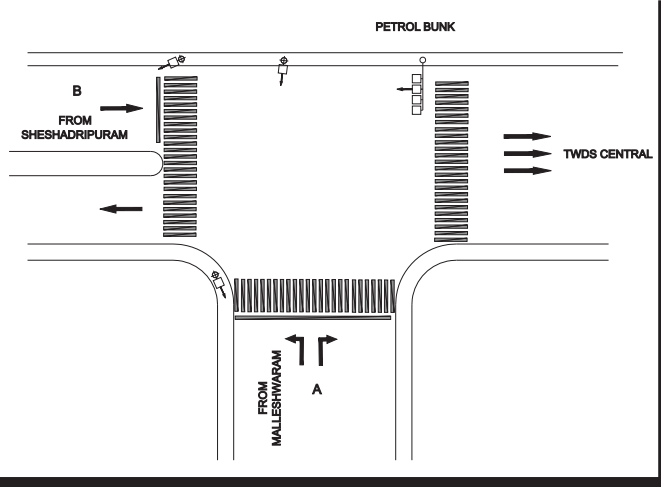

LINK ROAD-MALLESHWARAM JUNCTION, HIGH GROUNDS POLICE STATION - VAC

TIMINGS DATA								
LINK ROAD X S.C.ROAD			PHASE				CYCLE TIME	
	ROAD	FROM	1		2			EXCLUSIVE PEDESTRIAN
DATA	A	MALLESHWARAM	R	L		L		
	B	SHESHADRIPURAM				S		
TIMINGS	07:00	08:00	50		20		15	085
	08:00	12:00	80		30		15	125
	12:00	16:00	70		20		15	105
	16:00	21:00	70		30		15	115
	21:00	23:00	40		20		10	070
SUNDAY	07:00	23:00	50		20		10	080

TIMINGS DATA							
NEHRU PLANETORIUM RD X BASAVESHWARA CIRCLE ROAD			PHASE				CYCLE TIME
	ROAD	FROM	1		2		
DATA	A	HIGH GROUNDS	R		S	P	
	B	CHANDRIKA HOTEL		P		L	S
TIMINGS	07:00	08:00	70		20		090
	08:00	11:00	80		30		110
	11:00	16:00	70		25		095
	16:00	21:00	60		25		085
	21:00	23:00	50		20		070
SUNDAY	07:00	23:00	50		20		070

LRDE JUNCTION, HIGH GROUNDS POLICE STATION - FIXED