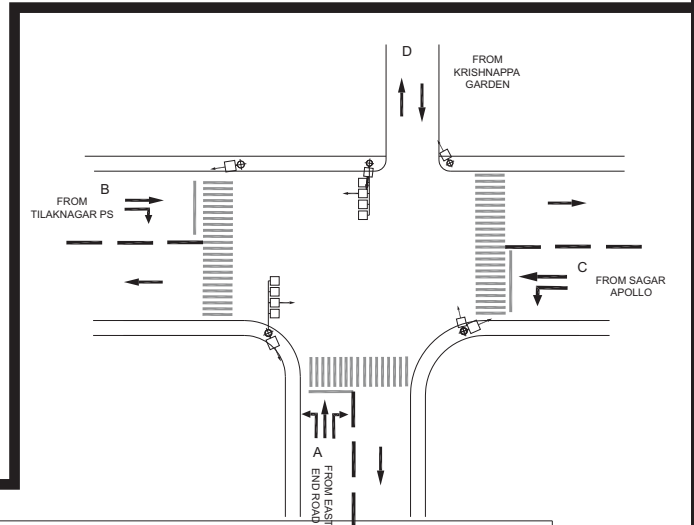

SAGAR APOLLO JUNCTION, MICO LAYOUT POLICE STATION - FIXED

TIMINGS DATA									
BANNERUGHATTA RD X TILAK NAGR RD			PHASE				CYCLE TIME		
	ROAD	FROM	1		2	3		4	
DATA	A	DAIRY CIRLCE	R	S	EXCLUSIVE PEDESTRIAN		S		
	B	JAYADEVA HOSPITAL				L	S	L	
	C	TILAKNAGAR	L					R L	
TIMINGS weekdays (sunday)	07:00	08:00	35 (25)		10 (7)	45 (40)		25 (20)	115 (092)
	08:00	11:00	50 (35)		10 (8)	95 (75)		30 (25)	185 (143)
	11:00	17:00	50 (35)		10 (8)	50 (40)		25 (20)	135 (103)
	17:00	21:00	110 (75)		10 (8)	75 (55)		30 (25)	225 (163)
	21:00	23:00	60 (35)		08 (6)	40 (30)		20 (15)	128 (086)

TIMINGS DATA										
TILAKNAGAR MAIN RD X EAST END RD			PHASE					CYCLE TIME		
	ROAD	FROM	1		2	3			4	5
DATA	A	EAST END ROAD	R	L	L				EXCLUSIVE PEDESTRIAN	
	B	TILAK NAGAR PS			R	S	S			
	C	SAGAR APOLLO	L			L	S			
	D	KRISHNAPPA GARDENS						R L		
TIMINGS	07:00	08:00	35		25		30	15	05	110
	08:00	11:00	50		30		40	15	10	145
	11:00	17:00	30		25		50	15	10	130
	17:00	21:00	35		30		90	15	10	180
	21:00	23:00	20		20		40	10	05	095
TIMINGS	07:00	22:30	35		25		30	10	05	105

SWAGAT MAIN ROAD JUNCTION, MICO LAYOUT POLICE STATION - FIXED