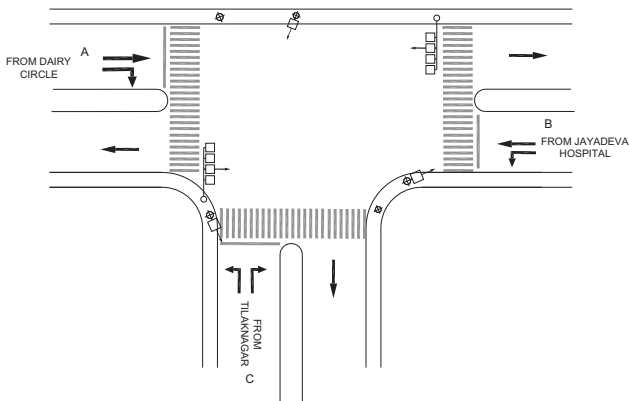

SAGAR APOLLO JUNCTION, MICO LAYOUT POLICE STATION - FIXED

TIMINGS DATA									
BANNERUGHATTA RD X TILAK NAGR RD			PHASE				CYCLE TIME		
	ROAD	FROM	1		2	3		4	
DATA	A	DAIRY CIRLCE	R	S	EXCLUSIVE PEDESTRIAN		S		
	B	JAYADEVA HOSPITAL				L	S	L	
	C	TILAKNAGAR	L					R L	
TIMINGS weekdays (sunday)	07:00	08:00	35 (25)		10 (7)	45 (40)		25 (20)	115 (092)
	08:00	11:00	50 (35)		10 (8)	95 (75)		30 (25)	185 (143)
	11:00	17:00	50 (35)		10 (8)	50 (40)		25 (20)	135 (103)
	17:00	21:00	110 (75)		10 (8)	75 (55)		30 (25)	225 (163)
	21:00	23:00	60 (35)		08 (6)	40 (30)		20 (15)	128 (086)

TIMINGS DATA										
TILAKNAGAR MAIN RD X EAST END RD			PHASE					CYCLE TIME		
	ROAD	FROM	1		2	3			4	5
DATA	A	EAST END ROAD	R	L	L				EXCLUSIVE PEDESTRIAN	
	B	TILAK NAGAR PS			R	S	S			
	C	SAGAR APOLLO	L			L	S			
	D	KRISHNAPPA GARDENS						R L		
TIMINGS	07:00	08:00	35		25		30	15	05	110
	08:00	11:00	50		30		40	15	10	145
	11:00	17:00	30		25		50	15	10	130
	17:00	21:00	35		30		90	15	10	180
	21:00	23:00	20		20		40	10	05	095
TIMINGS	07:00	22:30	35		25		30	10	05	105

SWAGAT MAIN ROAD JUNCTION, MICO LAYOUT POLICE STATION - FIXED