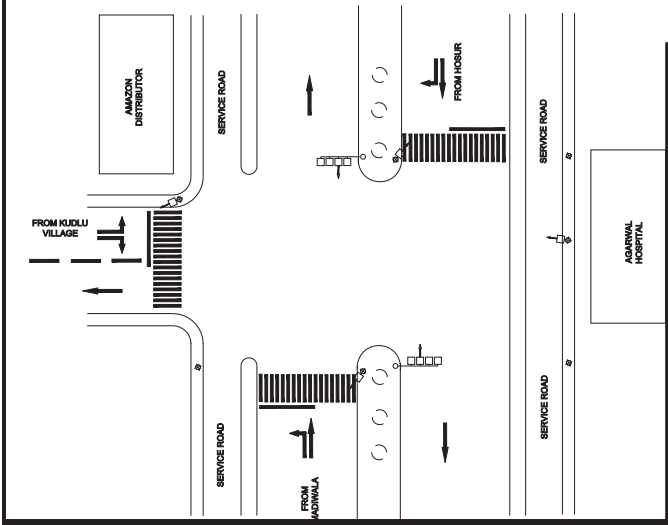

## KUDULU GATE JUNCTION, MADIWALA POLICE STATION - FIXED

TIMINGS DATA									
			PHASE				CYCLE TIME		
	ROAD	FROM	1		2			3	
DATA	A	HOSUR	R	S		S	EXCLUSIVE PEDESTRIAN		
	B	MADIWALA			L	S R			
	C	KUDLU				R L			
TIMINGS WEEKDAYS / (SATURDAY & SUNDAY)	07:00	08:00	20		35		20 (15)	15 (10)	090 (080)
	08:00	11:00	30 (25)		45 (40)		20 (15)	15 (10)	110 (090)
	11:00	17:00	25		35		15	10	085
	17:00	21:00	35 (25)		45 (40)		20 (15)	15 (10)	115 (090)
	21:00	23:00	20		35		15	06	076

TIMINGS DATA								
DR. MARIGOWDA RD X HOSUR RD JN			PHASE				CYCLE TIME	
	ROAD	FROM	1		2			3
DATA	A	MADIWALA	L	S		L	EXCLUSIVE PEDESTRIAN	
	B	DAIRY CIRCLE			R	L		
	C	ADUGODI		S				
TIMINGS	07:00	08:30	40		60		10	110
	08:30	11:00	60		90		10	160
	11:00	16:30	40		60		10	110
	16:30	20:30	60		90		10	160
	20:30	23:00	40		60		10	110
SUNDAY	07:00	22:30	40		60		10	110

## MADIWALA CHECK POST JUNCTION, MADIWALA POLICE STATION - VAC