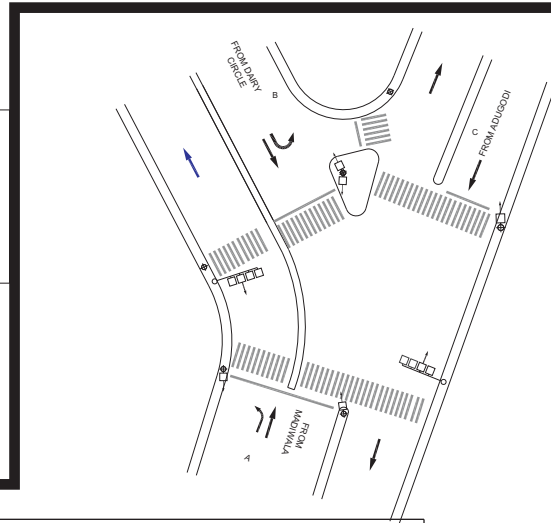

## KUDULU GATE JUNCTION, MADIWALA POLICE STATION - FIXED

TIMINGS DATA									
			PHASE				CYCLE TIME		
	ROAD	FROM	1		2			3	
DATA	A	HOSUR	R	S		S	EXCLUSIVE PEDESTRIAN		
	B	MADIWALA			L	S R			
	C	KUDLU				R L			
TIMINGS WEEKDAYS / (SATURDAY & SUNDAY)	07:00	08:00	20		35		20 (15)	15 (10)	090 (080)
	08:00	11:00	30 (25)		45 (40)		20 (15)	15 (10)	110 (090)
	11:00	17:00	25		35		15	10	085
	17:00	21:00	35 (25)		45 (40)		20 (15)	15 (10)	115 (090)
	21:00	23:00	20		35		15	06	076

TIMINGS DATA								
DR. MARIGOWDA RD X HOSUR RD JN			PHASE				CYCLE TIME	
	ROAD	FROM	1		2			3
DATA	A	MADIWALA	L	S		L	EXCLUSIVE PEDESTRIAN	
	B	DAIRY CIRCLE			R	L		
	C	ADUGODI		S				
TIMINGS	07:00	08:30	40		60		10	110
	08:30	11:00	60		90		10	160
	11:00	16:30	40		60		10	110
	16:30	20:30	60		90		10	160
	20:30	23:00	40		60		10	110
SUNDAY	07:00	22:30	40		60		10	110

## MADIWALA CHECK POST JUNCTION, MADIWALA POLICE STATION - VAC