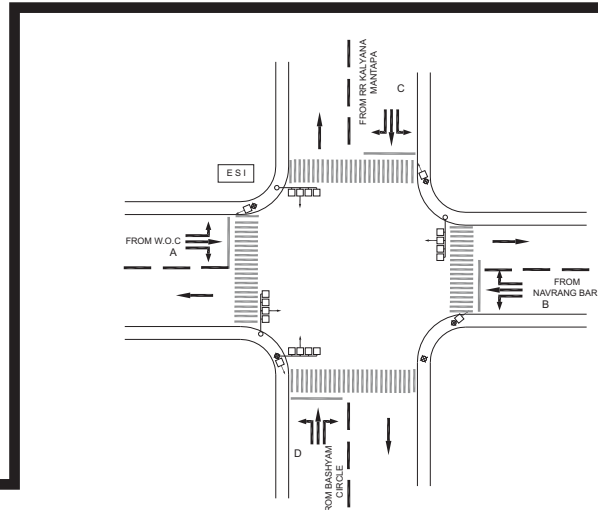

### BHASHYAM CIRCLE-RAJAJINAGAR JUNCTION, RAJAJINAGAR POLICE STATION - FIXED

TIMINGS DATA										
			PHASE				CYCLE TIME			
	ROAD	FROM	1		2			3		
DATA	A	RAJAJI NAGAR 6TH BLOCK	L	S				L	EXCLUSIVE PEDESTRIAN	
	B	RAMMANDIR			R	L	S			
	C	ESI	L	S		L				
	D	W.O.C					R	L		S
TIMINGS	07:00	09:00	35		50		15		08	108
	09:00	12:00	45		40		30		08	123
	12:00	17:00	35		35		25		08	103
	17:00	21:00	50		50		30		08	138
	21:00	23:00	35		35		25		06	101
SUNDAY	07:30	22:00	35		35		25		08	103

TIMINGS DATA											
			PHASE					CYCLE TIME			
	ROAD	FROM	1		2		3				
DATA	A	WOC ROAD	R	L	S				EXCLUSIVE PEDESTRIAN		
	B	NAVRANG BAR				R	L	S			
	C	R.R.K				L		R		L	S
	D	BASHYAM CIRCLE	L							R	L
TIMINGS	07:00	08:00	30		30		20		20	08	108
	08:00	11:00	40		40		30		30	08	148
	11:00	16:00	30		30		20		20	08	108
	16:00	20:00	40		40		30		30	08	148
	20:00	22:00	30		30		20		20	06	104
SUNDAY	07:00	22:00	30		30		20		20	07	107

### ESI HOSPITAL - RAJAJINAGAR JUNCTION, RAJAJINAGAR POLICE STATION -FIXED