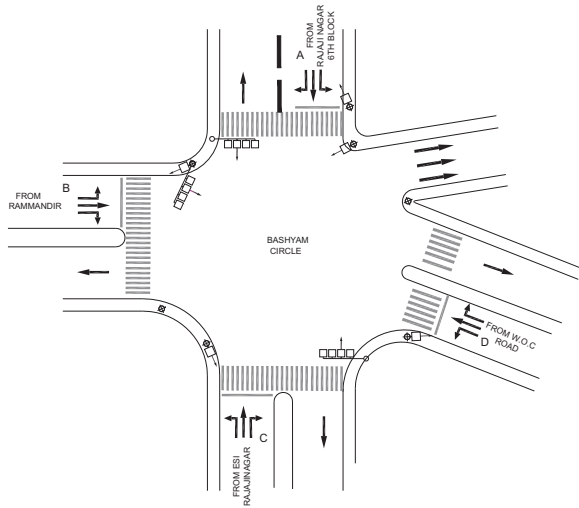

### BHASHYAM CIRCLE-RAJAJINAGAR JUNCTION, RAJAJINAGAR POLICE STATION - FIXED

TIMINGS DATA										
			PHASE				CYCLE TIME			
	ROAD	FROM	1		2			3		
DATA	A	RAJAJI NAGAR 6TH BLOCK	L	S				L	EXCLUSIVE PEDESTRIAN	
	B	RAMMANDIR			R	L	S			
	C	ESI	L	S		L				
	D	W.O.C					R	L		S
TIMINGS	07:00	09:00	35		50		15		08	108
	09:00	12:00	45		40		30		08	123
	12:00	17:00	35		35		25		08	103
	17:00	21:00	50		50		30		08	138
	21:00	23:00	35		35		25		06	101
SUNDAY	07:30	22:00	35		35		25		08	103

TIMINGS DATA											
			PHASE					CYCLE TIME			
	ROAD	FROM	1		2		3				
DATA	A	WOC ROAD	R	L	S				EXCLUSIVE PEDESTRIAN		
	B	NAVRANG BAR				R	L	S			
	C	R.R.K				L		R		L	S
	D	BASHYAM CIRCLE	L							R	L
TIMINGS	07:00	08:00	30		30		20		20	08	108
	08:00	11:00	40		40		30		30	08	148
	11:00	16:00	30		30		20		20	08	108
	16:00	20:00	40		40		30		30	08	148
	20:00	22:00	30		30		20		20	06	104
SUNDAY	07:00	22:00	30		30		20		20	07	107

### ESI HOSPITAL - RAJAJINAGAR JUNCTION, RAJAJINAGAR POLICE STATION -FIXED