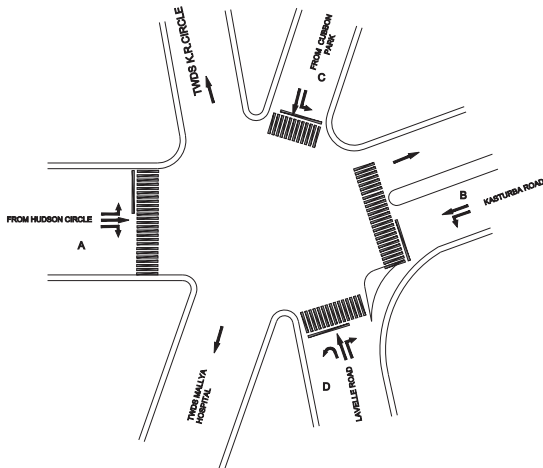

SIDDALINGAIAH JUNCTION, CUBBON PARK POLICE STATION - VAC

TIMINGS DATA											
KASTURBA RD X CUBBON PARK RD			PHASE				CYCLE TIME				
	ROAD	FROM	1		2			3		4	
DATA	A	HUDSON CIRCLE	R	L	S		L		L	EXCLUSIVE PEDESTRIAN	
	B	KASTURBA ROAD		L	S				L		
	C	CUBBON PARK				R	L	S			L
	D	LAVELLE ROAD							R		L
TIMINGS weekdays (/sunday)	07:00	08:00	60 (40)		0		30 (20)		10 (7)		100 (067)
	08:00	11:00	65 (45)		65 (45)		60 (40)		10 (7)		190 (137)
	11:00	16:00	75 (55)		40 (25)		50 (30)		10 (7)		175 (117)
	16:00	21:00	80 (60)		45 (30)		55 (35)		10 (7)		190 (132)
	21:00	23:00	75 (55)		40 (25)		50 (35)		05		170 (112)

TIMINGS DATA									
AIRPORT ROAD X NH7			PHASE				CYCLE TIME		
	ROAD	FROM	1		2			3	
DATA	A	AVATHI		L	S		L		
	B	DEVANAHALLI TOWN				R	L		L
	C	BIAL			S			R	S
TIMINGS	07:00	23:00	45		20		30		95

DEVANAHALLI CROSS (BYPASS CROSS) JUNCTION, DEVANAHALLI POLICE STATION - FIXED