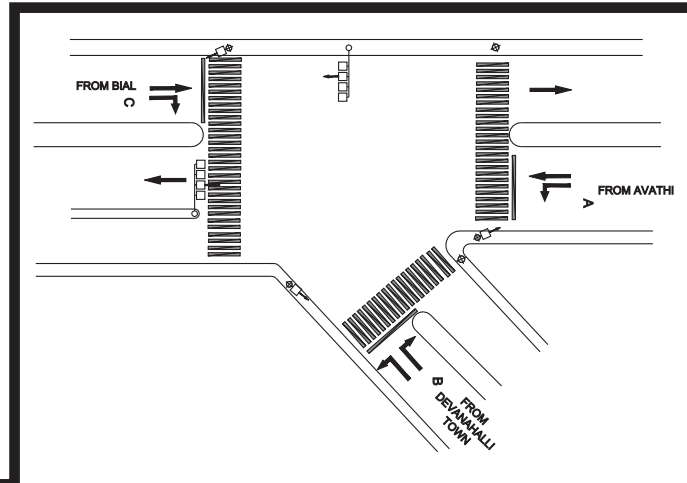

SIDDALINGAIAH JUNCTION, CUBBON PARK POLICE STATION - VAC

TIMINGS DATA											
KASTURBA RD X CUBBON PARK RD			PHASE				CYCLE TIME				
	ROAD	FROM	1		2			3		4	
DATA	A	HUDSON CIRCLE	R	L	S		L		L	EXCLUSIVE PEDESTRIAN	
	B	KASTURBA ROAD		L	S				L		
	C	CUBBON PARK				R	L	S			L
	D	LAVELLE ROAD							R		L
TIMINGS weekdays (/sunday)	07:00	08:00	60 (40)		0		30 (20)		10 (7)		100 (067)
	08:00	11:00	65 (45)		65 (45)		60 (40)		10 (7)		190 (137)
	11:00	16:00	75 (55)		40 (25)		50 (30)		10 (7)		175 (117)
	16:00	21:00	80 (60)		45 (30)		55 (35)		10 (7)		190 (132)
	21:00	23:00	75 (55)		40 (25)		50 (35)		05		170 (112)

TIMINGS DATA									
AIRPORT ROAD X NH7			PHASE				CYCLE TIME		
	ROAD	FROM	1		2			3	
DATA	A	AVATHI		L	S		L		
	B	DEVANAHALLI TOWN				R	L		L
	C	BIAL			S			R	S
TIMINGS	07:00	23:00	45		20		30		95

DEVANAHALLI CROSS (BYPASS CROSS) JUNCTION, DEVANAHALLI POLICE STATION - FIXED