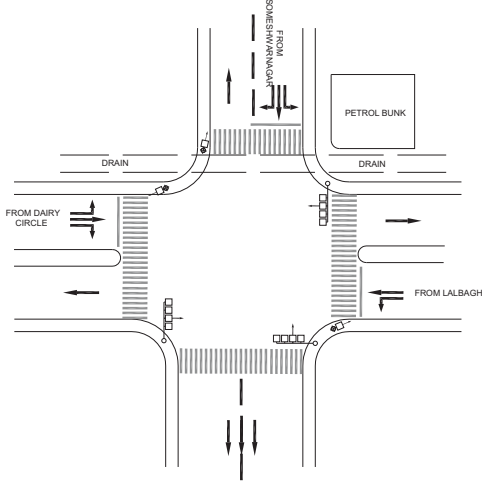

WILSON GARDEN 10TH CROSS JUNCTION, WILSON GARDEN POLICE STATION - FIXED

TIMINGS DATA										
DAIRY CIRCLE X WILSON GARDEN RD			PHASE				CYCLE TIME			
	ROAD	FROM	1		2			3	4	
DATA	A	DAIRY CIRCLE	R	L	S	L	S	EXCLUSIVE PEDESTRIAN		
	B	LALBAGH				L	S			
	C	SOMESHWAR NAGAR					R		L	S
TIMINGS	07:00	09:00	60		30		25		10	125
	09:00	12:00	90		50		30		10	180
	12:00	17:00	70		50		30		08	158
	17:00	21:00	90		50		30		10	180
	21:00	22:00	60		50		25		07	142
SUNDAY	07:00	22:00	50		30		25		10	115

TIMINGS DATA											
			PHASE					CYCLE TIME			
	ROAD	FROM	1		2		3		4	5	
DATA	A	HEBBAL	R	S	L	S	EXCLUSIVE PEDESTRIAN				
	B	DEVANAHALLI			L	S			R	L	S
	C	BYATARAYANPURA	L							R	L
TIMINGS	00:00	07:00	15	80	10	00	10	115			
	07:00	08:30	20	50	20	20	20	130			
	08:30	11:00	30	50	20	20	20	140			
	11:00	17:00	25	50	20	15	20	130			
	17:00	20:00	30	50	20	20	20	140			
	20:00	22:00	25	50	20	15	20	130			
	22:00	23:00	20	40	15	07	15	097			
	23:00	23:59	15	80	10	00	10	115			

AMRITAHALLI JUNCTION (BYATARAYANAPURA AIRPORT ROAD), YELAHANKA POLICE STATION - FIXED