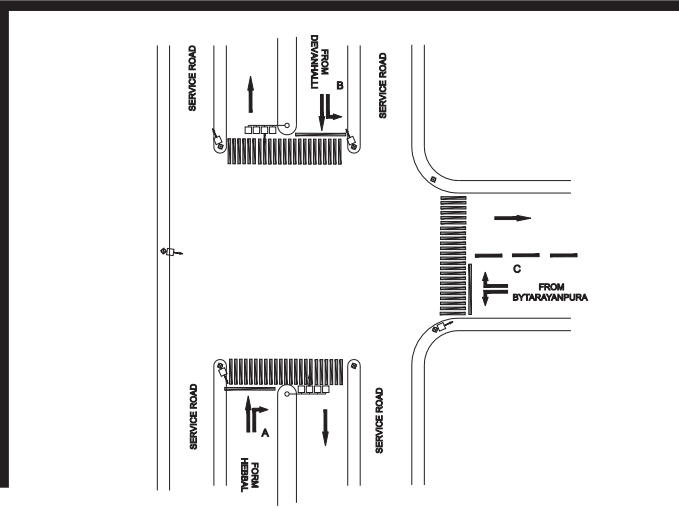

WILSON GARDEN 10TH CROSS JUNCTION, WILSON GARDEN POLICE STATION - FIXED

TIMINGS DATA										
DAIRY CIRCLE X WILSON GARDEN RD			PHASE				CYCLE TIME			
	ROAD	FROM	1		2			3	4	
DATA	A	DAIRY CIRCLE	R	L	S	L	S	EXCLUSIVE PEDESTRIAN		
	B	LALBAGH				L	S			
	C	SOMESHWAR NAGAR					R		L	S
TIMINGS	07:00	09:00	60		30		25		10	125
	09:00	12:00	90		50		30		10	180
	12:00	17:00	70		50		30		08	158
	17:00	21:00	90		50		30		10	180
	21:00	22:00	60		50		25		07	142
SUNDAY	07:00	22:00	50		30		25		10	115

TIMINGS DATA											
			PHASE					CYCLE TIME			
	ROAD	FROM	1		2		3		4	5	
DATA	A	HEBBAL	R	S	L	S	EXCLUSIVE PEDESTRIAN				
	B	DEVANAHALLI			L	S			R	L	S
	C	BYATARAYANPURA	L							R	L
TIMINGS	00:00	07:00	15	80	10	00	10	115			
	07:00	08:30	20	50	20	20	20	130			
	08:30	11:00	30	50	20	20	20	140			
	11:00	17:00	25	50	20	15	20	130			
	17:00	20:00	30	50	20	20	20	140			
	20:00	22:00	25	50	20	15	20	130			
	22:00	23:00	20	40	15	07	15	097			
	23:00	23:59	15	80	10	00	10	115			

AMRITAHALLI JUNCTION (BYATARAYANAPURA AIRPORT ROAD), YELAHANKA POLICE STATION - FIXED