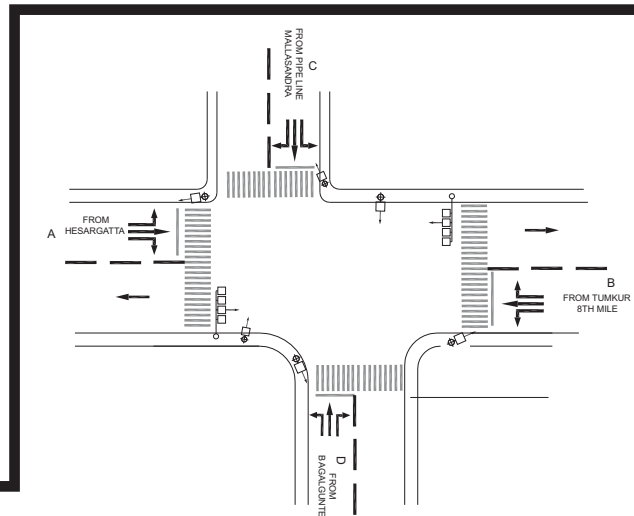

14TH CROSS PEENYA JUNCTION, PEENYA POLICE STATION - FIXED

TIMINGS DATA											
			PHASE					CYCLE TIME			
	ROAD	FROM	1		2		3		4		
DATA	A	NTTF/TVS CROSS	R	L		L			EXCLUSIVE PEDESTRIAN		
	B	PEENYA 2ND STAGE			R	S		S			
	C	BMTC DEPOT		L			L	S			
TIMINGS	07:00	11:00	50		50		30		10		140
	11:00	16:00	50		55		35		10		150
	16:00	22:00	50		50		30		10		140

TIMINGS DATA															
			PHASE							CYCLE TIME					
	ROAD	FROM	1			2			3		4		5		
DATA	A	HESARAGHATTA	R	L	S							EXCLUSIVE PEDESTRIAN			
	B	8TH MILE				R	L	S							
	C	MALLASANDRA							R	L	S				
	D	BAGALGUNTE								R	L				S
TIMINGS	07:00	08:00	30			30			20		20		10		110
	08:00	11:00	50			50			30		30		10		170
	11:00	16:00	35			35			20		20		10		120
	16:00	20:30	50			50			30		30		10		170
	20:30	22:00	30			30			20		20		06		106
SUNDAY	20:30	22:00	30			30			20		20		08		108

BAGALGUNTE JUNCTION, PEENYA POLICE STATION - FIXED