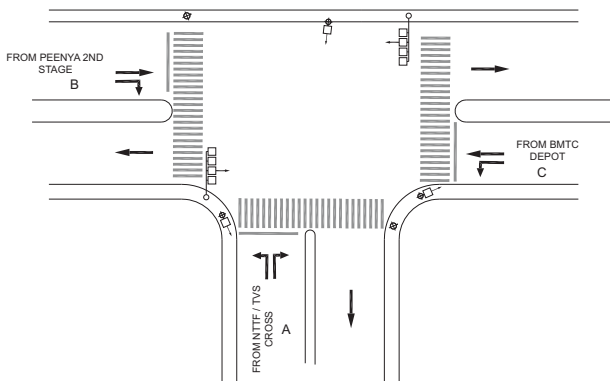

14TH CROSS PEENYA JUNCTION, PEENYA POLICE STATION - FIXED

TIMINGS DATA											
			PHASE					CYCLE TIME			
	ROAD	FROM	1		2		3		4		
DATA	A	NTTF/TVS CROSS	R	L		L			EXCLUSIVE PEDESTRIAN		
	B	PEENYA 2ND STAGE			R	S		S			
	C	BMTC DEPOT		L			L	S			
TIMINGS	07:00	11:00	50		50		30		10		140
	11:00	16:00	50		55		35		10		150
	16:00	22:00	50		50		30		10		140

TIMINGS DATA															
			PHASE							CYCLE TIME					
	ROAD	FROM	1			2			3		4		5		
DATA	A	HESARAGHATTA	R	L	S							EXCLUSIVE PEDESTRIAN			
	B	8TH MILE				R	L	S							
	C	MALLASANDRA							R	L	S				
	D	BAGALGUNTE								R	L				S
TIMINGS	07:00	08:00	30			30			20		20		10		110
	08:00	11:00	50			50			30		30		10		170
	11:00	16:00	35			35			20		20		10		120
	16:00	20:30	50			50			30		30		10		170
	20:30	22:00	30			30			20		20		06		106
SUNDAY	20:30	22:00	30			30			20		20		08		108

BAGALGUNTE JUNCTION, PEENYA POLICE STATION - FIXED