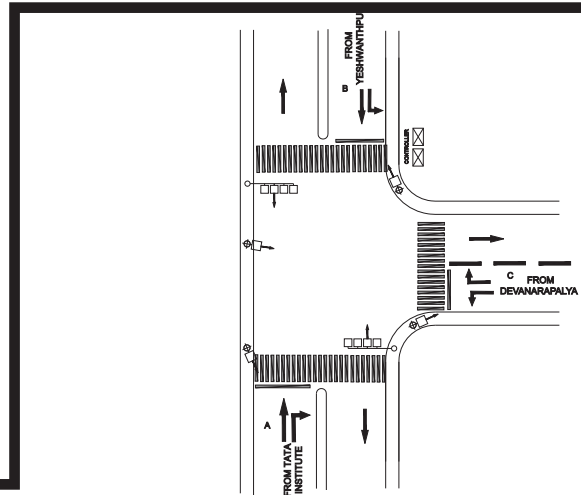

KUVEMPU CIRCLE-BEL JUNCTION, YESHVANTAPUR POLICE STATION - VAC

TIMINGS DATA																					
			PHASE						CYCLE TIME												
	ROAD	FROM	1			2			3			4			5			6			
DATA	A	RAMAIAH HOSPITAL	R	L	S				L	S		L						EXCLUSIVE PEDESTRIAN			
	B	HEBBAL		L		R	L	S	L	S											
	C	BEL CIRCLE									R	L	S								
	D	BEL					L							R	L	S					
TIMINGS	07:00	08:00	30			40						40			10			10			130
	08:00	14:40	15			20			40			40			10			10			135
	14:40	14:50	15			30						30			30			10			115
	14:50	16:15	15			20			40			40			10			10			135
	16:15	16:30	15			30						30			40			10			125
	16:30	22:00	20			20			40			45			05			10			140
	22:00	23:00	15			50						45			05			10			125

TIMINGS DATA															
			PHASE						CYCLE TIME						
	ROAD	FROM	1			2			3			4			
DATA	A	TATA INSTITUTE	R		S			S					EXCLUSIVE PEDESTRIAN		
	B	YESHWANTHUR					L	S		L					
	C	DEVANARAPALYA		L					R	L					
TIMINGS	07:00	08:00	40			60			35			10			145
	08:00	11:00	55			70			45			10			180
	11:00	17:00	40			70			45			10			165
	17:00	21:00	50			80			45			10			185
	21:00	23:00	60			50			35			08			153
SUNDAY	07:00	23:00	40			60			35			08			143

M.S. RAMAIAH JUCTION (TOLL GATE) JUNCTION, YESHVANTAPUR POLICE STATION - VAC