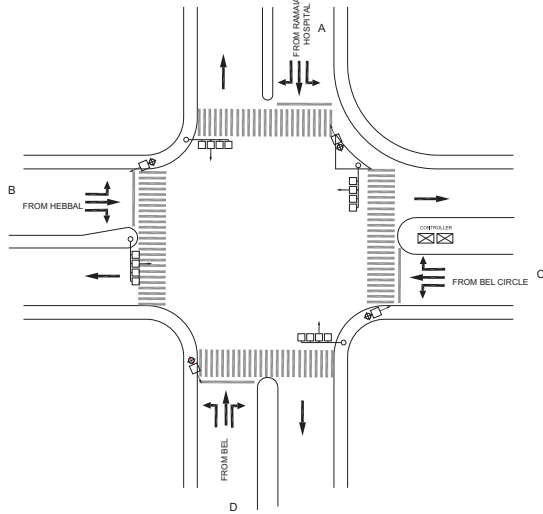

KUVEMPU CIRCLE-BEL JUNCTION, YESHVANTAPUR POLICE STATION - VAC

TIMINGS DATA																					
			PHASE						CYCLE TIME												
	ROAD	FROM	1			2			3			4			5			6			
DATA	A	RAMAIAH HOSPITAL	R	L	S				L	S		L						EXCLUSIVE PEDESTRIAN			
	B	HEBBAL		L		R	L	S	L	S											
	C	BEL CIRCLE									R	L	S								
	D	BEL					L							R	L	S					
TIMINGS	07:00	08:00	30			40						40			10			10			130
	08:00	14:40	15			20			40			40			10			10			135
	14:40	14:50	15			30						30			30			10			115
	14:50	16:15	15			20			40			40			10			10			135
	16:15	16:30	15			30						30			40			10			125
	16:30	22:00	20			20			40			45			05			10			140
	22:00	23:00	15			50						45			05			10			125

TIMINGS DATA															
			PHASE						CYCLE TIME						
	ROAD	FROM	1			2			3			4			
DATA	A	TATA INSTITUTE	R		S			S					EXCLUSIVE PEDESTRIAN		
	B	YESHWANTHUR					L	S		L					
	C	DEVANARAPALYA		L					R	L					
TIMINGS	07:00	08:00	40			60			35			10			145
	08:00	11:00	55			70			45			10			180
	11:00	17:00	40			70			45			10			165
	17:00	21:00	50			80			45			10			185
	21:00	23:00	60			50			35			08			153
SUNDAY	07:00	23:00	40			60			35			08			143

M.S. RAMAIAH JUCTION (TOLL GATE) JUNCTION, YESHVANTAPUR POLICE STATION - VAC