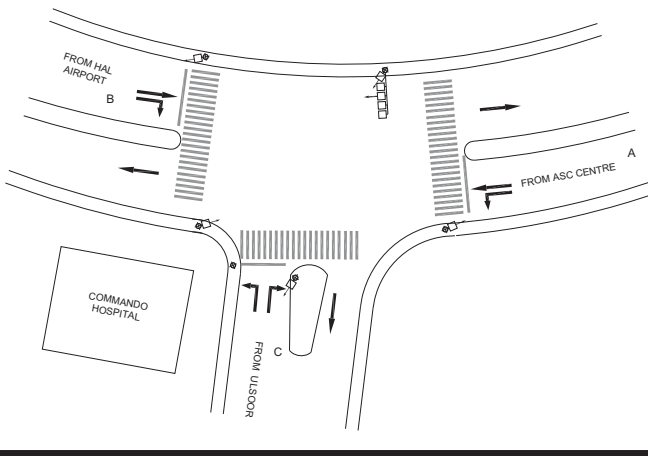

CB ROAD AIRPORT JUNCTION, ULSOOR POLICE STATION - FIXED

TIMINGS DATA										
AIRPORT RD X CAMBRIDGE RD			PHASE						CYCLE TIME	
	ROAD	FROM	1		2		3		4	
DATA	A	ASC CENTRE	L	S			L	EXCLUSIVE PEDESTRIAN		
	B	HAL AIRPORT		S	R	S				
	C	ULSOOR			L		R		L	
TIMINGS	07:00	08:00	60		40		30		05	135
	08:00	11:00	100		40		30		08	178
	11:00	17:00	60		40		30		07	137
	17:00	21:00	100		40		30		08	178
	21:00	23:00	50		30		30		00	110
SUNDAY	07:00	22:30	60		40		30		06	136

TIMINGS DATA										
OLD AIRPORT RD X DOMLUR RD			PHASE						CYCLE TIME	
	ROAD	FROM	1		2		3		4	
DATA	A	CB ROAD		S			L	EXCLUSIVE PEDESTRIAN		
	B	HAL AIRPORT	L	S	L					
	C	SHANTI SAGAR			R	L				
	D	DOMLUR BUS STAND					R		L	S
TIMINGS	07:00	08:00	60		25		25		10	120
	08:00	11:00	90		25		30		10	155
	11:00	16:00	70		25		30		10	135
	16:00	20:30	90		25		30		10	155
	20:30	23:00	60		25		25		07	117
SUNDAY	07:00	22:30	60		25		25		10	120

DOMLUR WATER TANK JUNCTION, ULSOOR POLICE STATION - FIXED