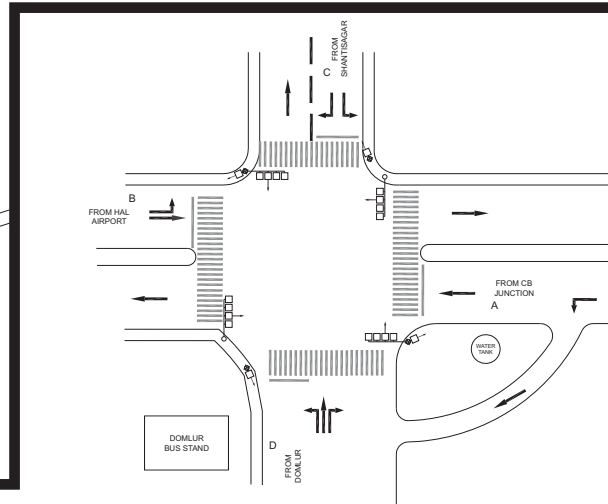

CB ROAD AIRPORT JUNCTION, ULSOOR POLICE STATION - FIXED

TIMINGS DATA										
AIRPORT RD X CAMBRIDGE RD			PHASE						CYCLE TIME	
	ROAD	FROM	1		2		3		4	
DATA	A	ASC CENTRE	L	S			L	EXCLUSIVE PEDESTRIAN		
	B	HAL AIRPORT		S	R	S				
	C	ULSOOR			L		R		L	
TIMINGS	07:00	08:00	60		40		30		05	135
	08:00	11:00	100		40		30		08	178
	11:00	17:00	60		40		30		07	137
	17:00	21:00	100		40		30		08	178
	21:00	23:00	50		30		30		00	110
SUNDAY	07:00	22:30	60		40		30		06	136

TIMINGS DATA										
OLD AIRPORT RD X DOMLUR RD			PHASE						CYCLE TIME	
	ROAD	FROM	1		2		3		4	
DATA	A	CB ROAD		S			L	EXCLUSIVE PEDESTRIAN		
	B	HAL AIRPORT	L	S	L					
	C	SHANTI SAGAR			R	L				
	D	DOMLUR BUS STAND					R		L	S
TIMINGS	07:00	08:00	60		25		25		10	120
	08:00	11:00	90		25		30		10	155
	11:00	16:00	70		25		30		10	135
	16:00	20:30	90		25		30		10	155
	20:30	23:00	60		25		25		07	117
SUNDAY	07:00	22:30	60		25		25		10	120

DOMLUR WATER TANK JUNCTION, ULSOOR POLICE STATION - FIXED