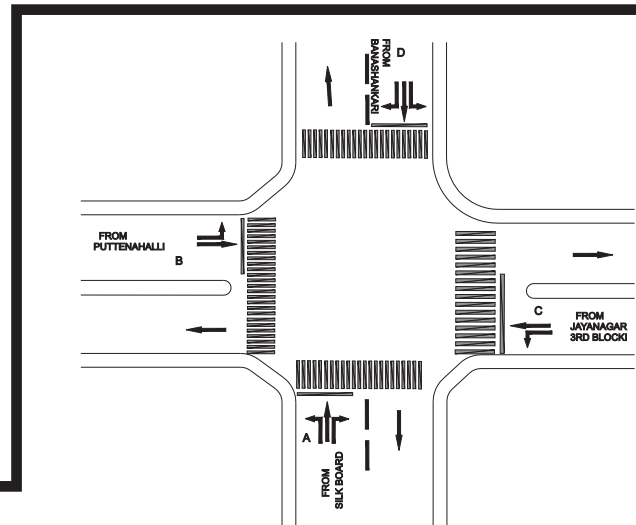

**SONY WORLD JUNCTION (Indiranagar 12th Main & 100 Ft. Road), INDIRANAGAR POLICE STATION - VAC**

TIMINGS DATA																	
ULSOOR ROAD X DOMLUR ROAD			PHASE						CYCLE TIME								
	ROAD	FROM	1			2		3		4		5		6			
DATA	A	BM SHRI	R	L	S		L	S				L			EXCLUSIVE PEDESTRIAN		
	B	DOMLUR					L	S	R	L	S			L			
	C	JEEVAN BHEEMA NAGAR								L		R	L	S			
	D	ULSOOR		L										R		L	S
TIMINGS	07:00	08:30	23			28		13		33		23		10		130	
	08:30	11:00	33			43		18		63		43		10		210	
	11:00	16:30	23			33		13		33		33		10		145	
	16:30	20:30	33			43		18		63		43		10		210	
	20:30	22:00	23			33		13		33		23		10		135	

TIMINGS DATA												
BANASHANKARI RD X JAYANAGAR 3RD BLOCK			PHASE						CYCLE TIME			
	ROAD	FROM	1			2		3		4		
DATA	A	SILK BOARD	R	L	S						EXCLUSIVE PEDESTRIAN	
	B	PUTTENA HALLI					L	S	L			
	C	JAYANAGAR		L			L	S				
	D	BANASHANKARI							R	L		S
TIMINGS	07:00	08:00	40			30		55		07		132
	08:00	11:00	45			35		60		10		150
	11:00	16:30	40			30		55		07		132
	16:30	21:00	55			35		60		10		160
	21:00	23:00	35			30		40		06		111
SUNDAY	07:00	23:00	35			30		40		08		113

**ARBINDO CIRCLE JUNCTION, JAYANAGAR POLICE STATION - VAC**