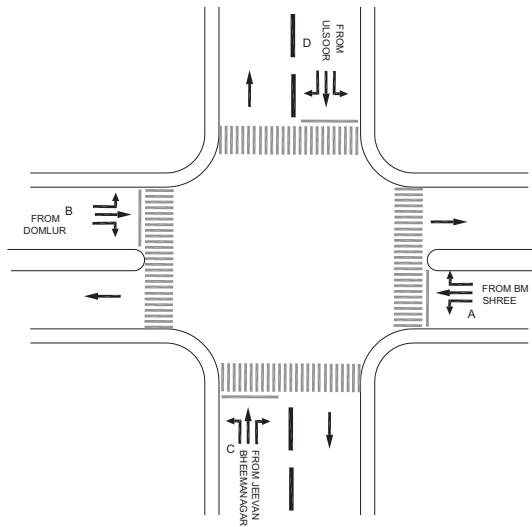

**SONY WORLD JUNCTION (Indiranagar 12th Main & 100 Ft. Road), INDIRANAGAR POLICE STATION - VAC**

TIMINGS DATA																	
ULSOOR ROAD X DOMLUR ROAD			PHASE						CYCLE TIME								
	ROAD	FROM	1			2		3		4		5		6			
DATA	A	BM SHRI	R	L	S		L	S				L			EXCLUSIVE PEDESTRIAN		
	B	DOMLUR					L	S	R	L	S			L			
	C	JEEVAN BHEEMA NAGAR								L		R	L	S			
	D	ULSOOR		L										R		L	S
TIMINGS	07:00	08:30	23			28		13		33		23		10		130	
	08:30	11:00	33			43		18		63		43		10		210	
	11:00	16:30	23			33		13		33		33		10		145	
	16:30	20:30	33			43		18		63		43		10		210	
	20:30	22:00	23			33		13		33		23		10		135	

TIMINGS DATA												
BANASHANKARI RD X JAYANAGAR 3RD BLOCK			PHASE						CYCLE TIME			
	ROAD	FROM	1			2		3		4		
DATA	A	SILK BOARD	R	L	S						EXCLUSIVE PEDESTRIAN	
	B	PUTTENA HALLI					L	S	L			
	C	JAYANAGAR		L			L	S				
	D	BANASHANKARI							R	L		S
TIMINGS	07:00	08:00	40			30		55		07		132
	08:00	11:00	45			35		60		10		150
	11:00	16:30	40			30		55		07		132
	16:30	21:00	55			35		60		10		160
	21:00	23:00	35			30		40		06		111
SUNDAY	07:00	23:00	35			30		40		08		113

**ARBINDO CIRCLE JUNCTION, JAYANAGAR POLICE STATION - VAC**