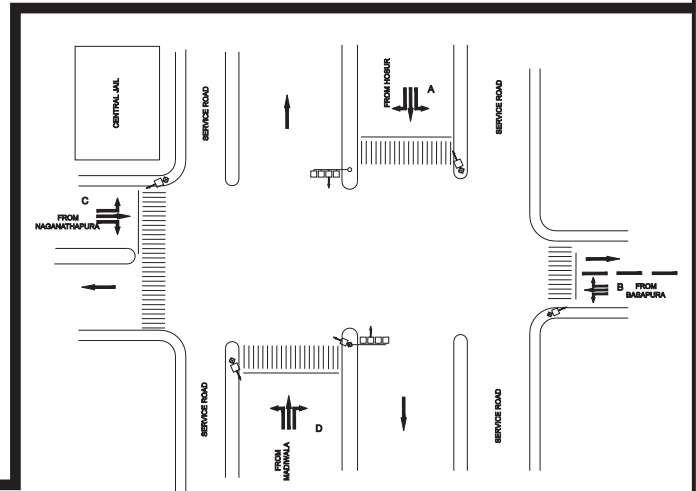

ELECTRONIC CITY GATE - 2 JUNCTION, ELECTRONIC CITY POLICE STATION - FIXED

TIMINGS DATA

			PHASE					CYCLE TIME					
	ROAD	FROM	1		2		3		4		5		
DATA	A	MADIWALA	R	L	S		L	S	R			EXCLUSIVE PEDESTRIAN	
	B	HOSUR					L	S	R		L		
	C	ELE. CITY (ENT 2)								R	L		
TIMINGS WEEKDAYS / (SATURDAY & SUNDAY)	07:00	08:00	25		40		10		20		10		105
	08:00	11:00	30 (25)		50 (45)		10		25 (20)		10		125 (110)
	11:00	17:00	25 (20)		45 (40)		10		20		10		110 (100)
	17:00	21:00	25 (20)		50 (45)		10		30 (20)		10		125 (105)
	21:00	23:00	20		40		10		20		10		100

TIMINGS DATA

			PHASE					CYCLE TIME					
	ROAD	FROM	1		2		3		4		5		
DATA	A	HOSUR	R	L	S		L					EXCLUSIVE PEDESTRIAN	
	B	BASAPURA					R	L	S		L		
	C	NAGANATHAPURA		L					R	L	S		
	D	MADIWALA						L		R	L		S
TIMINGS WEEKDAYS / (SATURDAY & SUNDAY)	07:00	08:00	30		20 (15)		30 (20)		30		15 (10)		125 (105)
	08:00	11:00	50 (40)		25 (20)		30 (25)		50 (40)		15		170 (140)
	11:00	17:00	40		20 (15)		25 (20)		40		15 (10)		140 (125)
	17:00	21:00	60 (45)		20 (15)		25 (20)		40 (35)		15		160 (130)
	21:00	23:00	40 (30)		15 (10)		20 (15)		30 (25)		10		115 (090)

NAGANATHAPURA JUNCTION, ELECTRONIC CITY POLICE STATION - FIXED