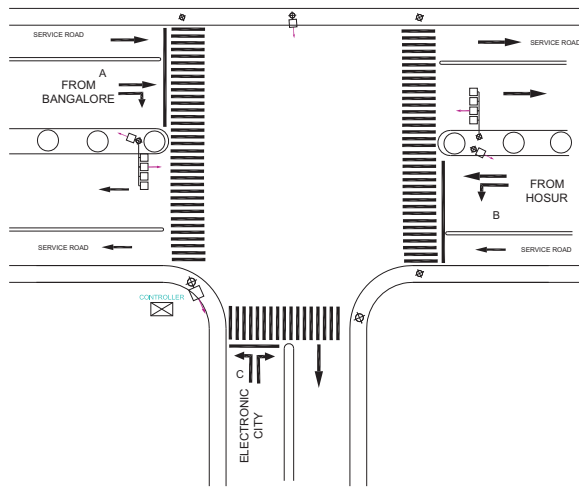

ELECTRONIC CITY GATE - 2 JUNCTION, ELECTRONIC CITY POLICE STATION - FIXED

TIMINGS DATA

			PHASE					CYCLE TIME					
	ROAD	FROM	1		2		3		4		5		
DATA	A	MADIWALA	R	L	S		L	S	R			EXCLUSIVE PEDESTRIAN	
	B	HOSUR					L	S	R		L		
	C	ELE. CITY (ENT 2)								R	L		
TIMINGS WEEKDAYS / (SATURDAY & SUNDAY)	07:00	08:00	25		40		10		20		10		105
	08:00	11:00	30 (25)		50 (45)		10		25 (20)		10		125 (110)
	11:00	17:00	25 (20)		45 (40)		10		20		10		110 (100)
	17:00	21:00	25 (20)		50 (45)		10		30 (20)		10		125 (105)
	21:00	23:00	20		40		10		20		10		100

TIMINGS DATA

			PHASE					CYCLE TIME					
	ROAD	FROM	1		2		3		4		5		
DATA	A	HOSUR	R	L	S		L					EXCLUSIVE PEDESTRIAN	
	B	BASAPURA					R	L	S		L		
	C	NAGANATHAPURA		L					R	L	S		
	D	MADIWALA						L		R	L		S
TIMINGS WEEKDAYS / (SATURDAY & SUNDAY)	07:00	08:00	30		20 (15)		30 (20)		30		15 (10)		125 (105)
	08:00	11:00	50 (40)		25 (20)		30 (25)		50 (40)		15		170 (140)
	11:00	17:00	40		20 (15)		25 (20)		40		15 (10)		140 (125)
	17:00	21:00	60 (45)		20 (15)		25 (20)		40 (35)		15		160 (130)
	21:00	23:00	40 (30)		15 (10)		20 (15)		30 (25)		10		115 (090)

NAGANATHAPURA JUNCTION, ELECTRONIC CITY POLICE STATION - FIXED