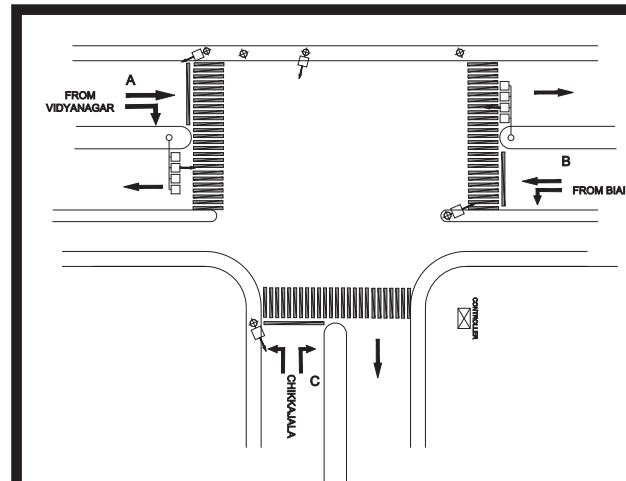

**SIRSI CIRCLE JUNCTION, CENTRAL POLICE STATION - VAC**

TIMINGS DATA														
			PHASE					CYCLE TIME						
	ROAD	FROM	1		2		3		4		5			
DATA	A	MYSORE ROAD	R	L	S				L			EXCLUSIVE PEDESTRIAN		
	B	MARKET				R	L	S						
	C	BINNY MILL					L		R	L	S		L	S
	D	TR MILL		L									L	S
TIMINGS	07:00	09:00	45		40		40		50		10		185	
	09:00	12:00	60		50		40		65		10		225	
	12:00	16:00	60		50		35		60		10		215	
	16:00	21:00	50		60		40		65		10		225	
	21:00	23:00	45		40		40		50		10		185	
SUNDAY	07:00	23:00	40		35		35		45		10		165	