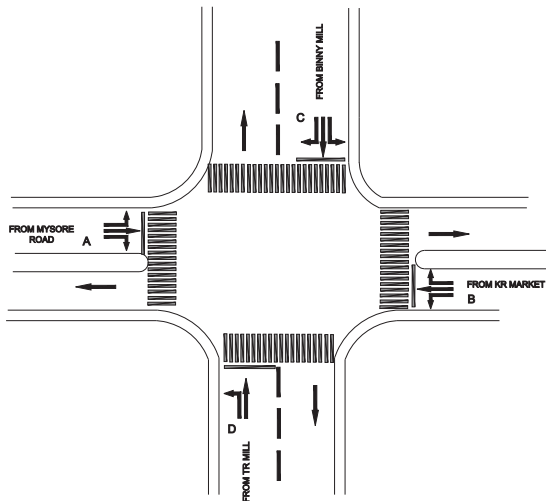

**SIRSI CIRCLE JUNCTION, CENTRAL POLICE STATION - VAC**

TIMINGS DATA														
			PHASE					CYCLE TIME						
	ROAD	FROM	1		2		3		4		5			
DATA	A	MYSORE ROAD	R	L	S				L			EXCLUSIVE PEDESTRIAN		
	B	MARKET				R	L	S						
	C	BINNY MILL					L		R	L	S		L	S
	D	TR MILL		L									L	S
TIMINGS	07:00	09:00	45		40		40		50		10		185	
	09:00	12:00	60		50		40		65		10		225	
	12:00	16:00	60		50		35		60		10		215	
	16:00	21:00	50		60		40		65		10		225	
	21:00	23:00	45		40		40		50		10		185	
SUNDAY	07:00	23:00	40		35		35		45		10		165	

TIMINGS DATA											
			PHASE				CYCLE TIME				
	ROAD	FROM	1		2			3		4	
DATA	A	VIDYANAGAR	R		S			S		EXCLUSIVE PEDESTRIAN	
	B	BIAL				L	S		L		
	C	CHIKKAJALA		L				R	L		
TIMINGS	00:00	07:00	10		80		10		00		100
	07:00	08:30	15		50		20		10		095
	08:30	11:00	20		55		25		10		110
	11:00	17:00	15		50		15		08		088
	17:00	20:00	25		55		20		10		110
	20:00	22:00	20		50		15		08		093
	22:00	23:00	15		50		10		07		082
	23:00	23:59	10		80		10		00		100

**CHIKKAJALA JUNCTION, CHIKKAJALA POLICE STATION - FIXED**