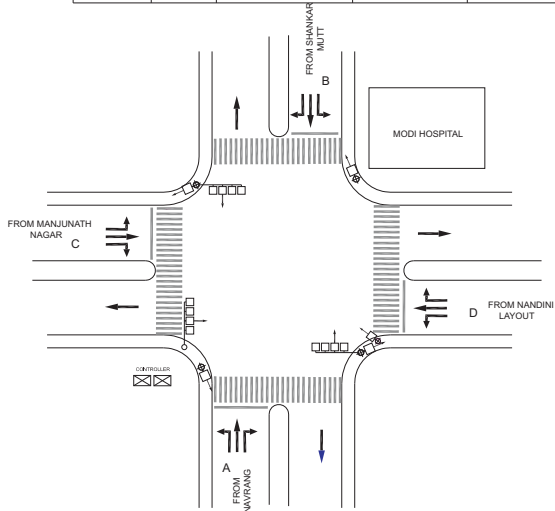

MODI HOSPITAL JUNCTION, VIJAYA NAGAR POLICE STATION - FIXED

TIMINGS DATA															
		PHASE							CYCLE TIME						
ROAD	FROM	1		2		3		5		EXCLUSIVE PEDESTRIAN					
DATA	A	NAVRANG	R	L	S			L	S		L				
	B	SHANKAR MUTT				R	L	S	L		S			L	
	C	MANJUNATH NAGAR				L					R	L	S		
	D	NANDINI LAYOUT	L										R	L	S
TIMINGS	07:00	08:00	15			15			40			25	20	10	125
	08:00	11:00	20			25			60			30	25	15	175
	11:00	16:00	15			15			40			25	20	10	125
	16:00	20:30	25			20			60			30	25	15	175
	20:30	23:00	15			15			40			15	15	08	108
SUNDAY	07:00	22:30	15			15			40			25	20	10	125

TIMINGS DATA														
		PHASE							CYCLE TIME					
ROAD	FROM	1		2		3		4		EXCLUSIVE PEDESTRIAN				
DATA	A	ISKON	R		S			S						
	B	VIJAYNAGAR				L	S		L					
	C	BASVESHWARA NAGAR	L					R	L					
TIMINGS	07:00	08:00	20			25			20				7	72
	08:00	12:00	25			30			25			8	88	
	12:00	16:00	20			25			20			7	72	
	16:00	21:00	25			35			25			8	93	
	21:00	23:00	20			30			20			5	75	

NATIONAL SCHOOL JUNCTION, VIJAYA NAGAR POLICE STATION - VAC