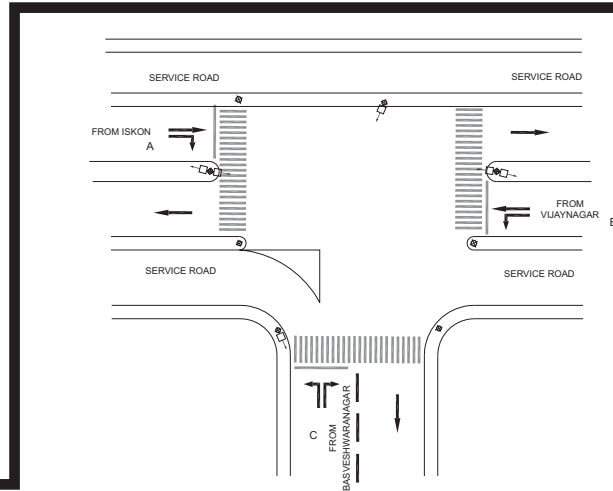

MODI HOSPITAL JUNCTION, VIJAYA NAGAR POLICE STATION - FIXED

TIMINGS DATA															
		PHASE							CYCLE TIME						
ROAD	FROM	1		2		3		5		EXCLUSIVE PEDESTRIAN					
DATA	A	NAVRANG	R	L	S			L	S		L				
	B	SHANKAR MUTT				R	L	S	L		S			L	
	C	MANJUNATH NAGAR				L					R	L	S		
	D	NANDINI LAYOUT	L										R	L	S
TIMINGS	07:00	08:00	15			15			40			25	20	10	125
	08:00	11:00	20			25			60			30	25	15	175
	11:00	16:00	15			15			40			25	20	10	125
	16:00	20:30	25			20			60			30	25	15	175
	20:30	23:00	15			15			40			15	15	08	108
SUNDAY	07:00	22:30	15			15			40			25	20	10	125

TIMINGS DATA														
		PHASE							CYCLE TIME					
ROAD	FROM	1		2		3		4		EXCLUSIVE PEDESTRIAN				
DATA	A	ISKON	R		S			S						
	B	VIJAYNAGAR				L	S		L					
	C	BASVESHWARA NAGAR	L					R	L					
TIMINGS	07:00	08:00	20			25			20				7	72
	08:00	12:00	25			30			25			8	88	
	12:00	16:00	20			25			20			7	72	
	16:00	21:00	25			35			25			8	93	
	21:00	23:00	20			30			20			5	75	

NATIONAL SCHOOL JUNCTION, VIJAYA NAGAR POLICE STATION - VAC