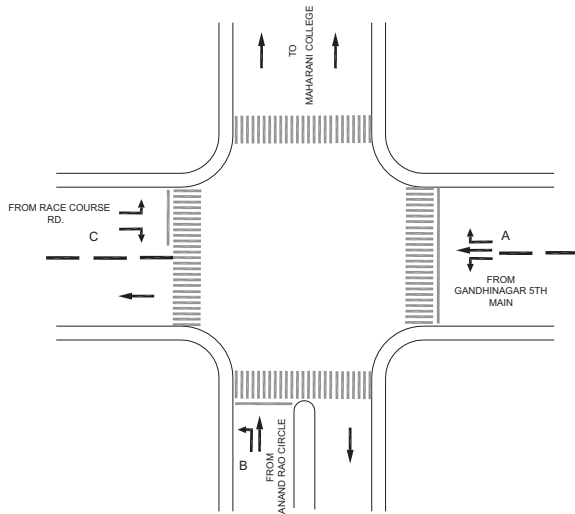

SUBBANNA JUNCTION, UPPAR PETH POLICE STATION - VAC

TIMINGS DATA									
			PHASE				CYCLE TIME		
	ROAD	FROM	1		2			3	
DATA	A	GANDHINAGAR	R	L	S	L	R	EXCLUSIVE PEDESTRIAN	
	B	ANAND RAO CIRCLE				L	S		L
	C	RACE COURSE		L			R		L
TIMINGS	07:00	09:00	25		35		25	10	095
	09:00	16:00	35		40		30	10	115
	16:00	22:00	45		40		30	10	125
	22:00	23:00	25		35		25	07	092

TIMINGS DATA					
			PHASE		CYCLE TIME
	ROAD	FROM	1	2	
DATA	A	K.G.CIRCLE		S	P
	B	COTTONPET	P	L	
TIMINGS	07:00	08:00	30	20	050
	08:00	09:00	50	20	070
	09:00	10:00	70	30	100
	10:00	22:00	80	30	110
	22:00	23:00	50	20	070

UPPARPETH JUNCTION, UPPAR PETH POLICE STATION - SYNC