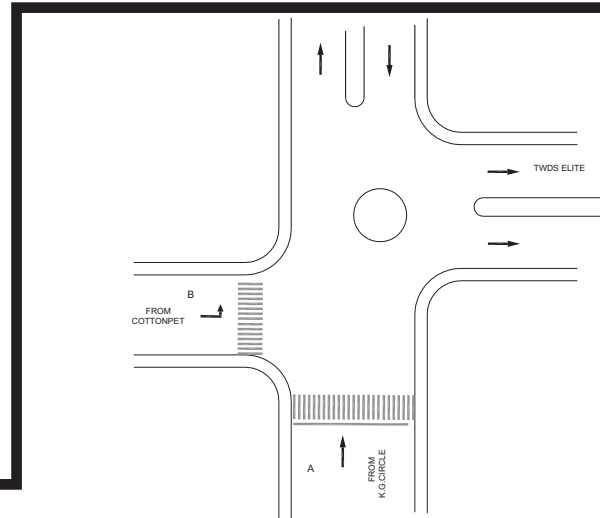

SUBBANNA JUNCTION, UPPAR PETH POLICE STATION - VAC

TIMINGS DATA									
			PHASE				CYCLE TIME		
	ROAD	FROM	1		2			3	
DATA	A	GANDHINAGAR	R	L	S	L	R	EXCLUSIVE PEDESTRIAN	
	B	ANAND RAO CIRCLE				L	S		L
	C	RACE COURSE		L			R		L
TIMINGS	07:00	09:00	25		35		25	10	095
	09:00	16:00	35		40		30	10	115
	16:00	22:00	45		40		30	10	125
	22:00	23:00	25		35		25	07	092

TIMINGS DATA					
			PHASE		CYCLE TIME
	ROAD	FROM	1	2	
DATA	A	K.G.CIRCLE		S	P
	B	COTTONPET	P	L	
TIMINGS	07:00	08:00	30	20	050
	08:00	09:00	50	20	070
	09:00	10:00	70	30	100
	10:00	22:00	80	30	110
	22:00	23:00	50	20	070

UPPARPETH JUNCTION, UPPAR PETH POLICE STATION - SYNC