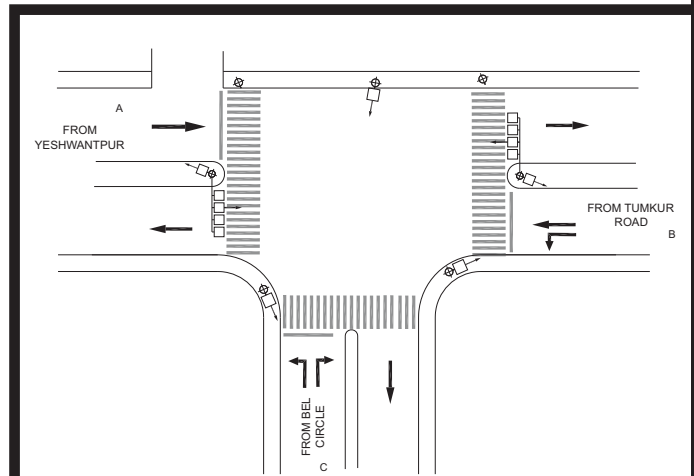

**GOKULDAS IMAGES JUNCTION, YESHVANTAPUR POLICE STATION - ROAD WIDENING**

TIMINGS DATA													
			PHASE					CYCLE TIME					
	ROAD	FROM	1		2		3		4		5		
DATA	A	GURGUNTEPALYA	L	S	L	S				L	EXCLUSIVE PEDESTRIAN		
	B	JALAHALLI CROSS					S	R	S				
	C	KANTEERAVA STUDIO						L	R	L			
TIMINGS	07:00	08:00	10		50		40		30		10		140
	08:00	21:00	15		75		50		60		10		210
	21:00	23:00	15		50		40		30		10		145

TIMINGS DATA									
			PHASE					CYCLE TIME	
	ROAD	FROM	1		2		3		
DATA	A	YESHWANTHPUR			S			EXCLUSIVE PEDESTRIAN	
	B	TUMKUR	L	S		L			
	C	BEL CIRCLE				R	L		
TIMINGS	07:00	23:00	60		60		15		135

**GURUGUNTA PALYA JUNCTION, YESHVANTAPUR POLICE STATION - ROAD WIDENING**