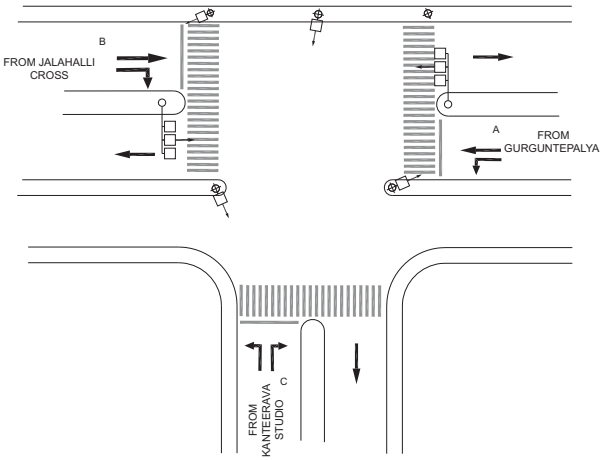

**GOKULDAS IMAGES JUNCTION, YESHVANTAPUR POLICE STATION - ROAD WIDENING**

TIMINGS DATA													
			PHASE					CYCLE TIME					
	ROAD	FROM	1		2		3		4		5		
DATA	A	GURGUNTEPALYA	L	S	L	S				L	EXCLUSIVE PEDESTRIAN		
	B	JALAHALLI CROSS					S	R	S				
	C	KANTEERAVA STUDIO						L	R	L			
TIMINGS	07:00	08:00	10		50		40		30		10		140
	08:00	21:00	15		75		50		60		10		210
	21:00	23:00	15		50		40		30		10		145

TIMINGS DATA									
			PHASE					CYCLE TIME	
	ROAD	FROM	1		2		3		
DATA	A	YESHWANTHPUR			S			EXCLUSIVE PEDESTRIAN	
	B	TUMKUR	L	S		L			
	C	BEL CIRCLE				R	L		
TIMINGS	07:00	23:00	60		60		15		135

**GURUGUNTA PALYA JUNCTION, YESHVANTAPUR POLICE STATION - ROAD WIDENING**