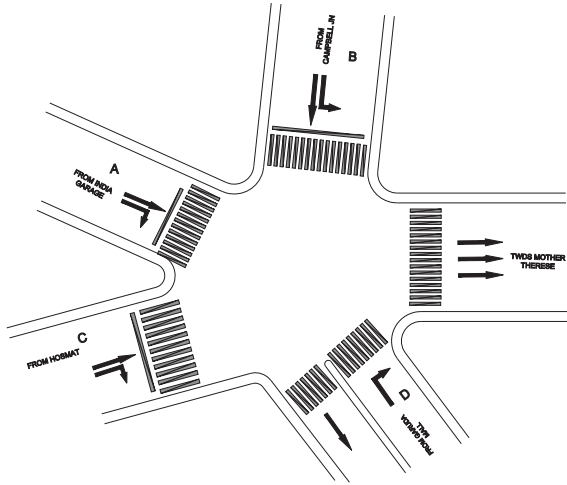

**D'SOUZA CIRCLE JUNCTION, ASHOK NAGAR POLICE STATION - FIXED**

TIMINGS DATA											
VICTORIA RD X CAMPBELL RD JN			PHASE				CYCLE TIME				
	ROAD	FROM	1		2			3		4	
DATA	A	INDIA GARAGE	R		S					EXCLUSIVE PEDESTRIAN	
	B	CAMPBELL RD				L	S				
	C	HOSMAT JN						R	S		
	D	GARUDA MALL						R			
TIMINGS	07:00	08:30	30		20		20		10		080
	08:30	12:00	55		30		30		10		125
	12:00	16:00	30		20		20		10		080
	16:00	20:30	55		20		20		10		105
	20:30	23:00	30		20		20		10		080

TIMINGS DATA											
HOSUR RD X LEONARD LANE			PHASE				CYCLE TIME				
	ROAD	FROM	1		2			3		4	
DATA	A	CMP	R	L	S		L		L	S	EXCLUSIVE PEDESTRIAN
	B	SHULE CIRCLE				R	L	S	L	S	
TIMINGS	07:00	08:00	50		15		55		10		130
	08:00	23:00	30		15		25		10		080

**JOHNSON MARKET JUNCTION, ASHOK NAGAR POLICE STATION - FIXED**