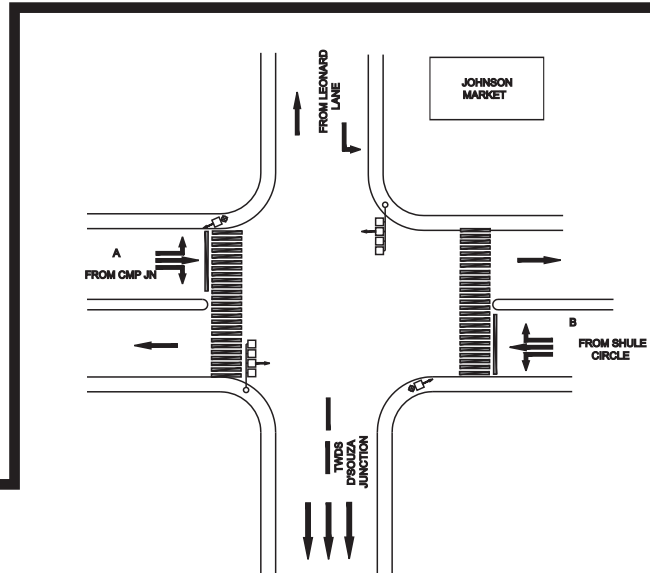

**D'SOUZA CIRCLE JUNCTION, ASHOK NAGAR POLICE STATION - FIXED**

TIMINGS DATA											
VICTORIA RD X CAMPBELL RD JN			PHASE				CYCLE TIME				
	ROAD	FROM	1		2			3		4	
DATA	A	INDIA GARAGE	R		S					EXCLUSIVE PEDESTRIAN	
	B	CAMPBELL RD				L	S				
	C	HOSMAT JN						R	S		
	D	GARUDA MALL						R			
TIMINGS	07:00	08:30	30		20		20		10		080
	08:30	12:00	55		30		30		10		125
	12:00	16:00	30		20		20		10		080
	16:00	20:30	55		20		20		10		105
	20:30	23:00	30		20		20		10		080

TIMINGS DATA											
HOSUR RD X LEONARD LANE			PHASE				CYCLE TIME				
	ROAD	FROM	1		2			3		4	
DATA	A	CMP	R	L	S		L		L	S	EXCLUSIVE PEDESTRIAN
	B	SHULE CIRCLE				R	L	S	L	S	
TIMINGS	07:00	08:00	50		15		55		10		130
	08:00	23:00	30		15		25		10		080

**JOHNSON MARKET JUNCTION, ASHOK NAGAR POLICE STATION - FIXED**