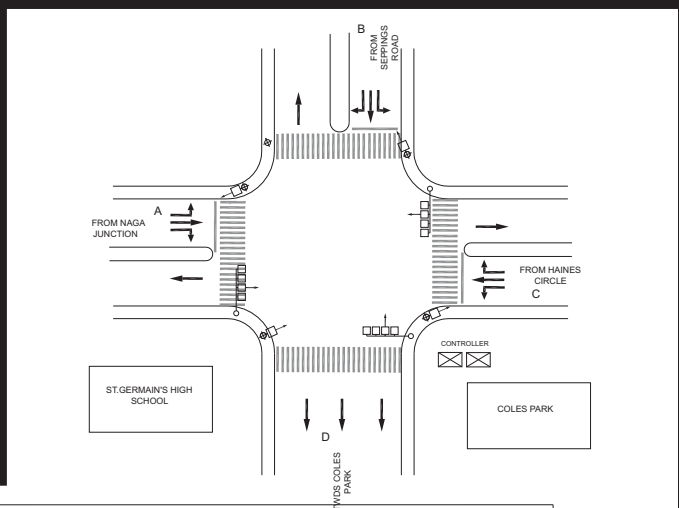

VINAYAKA JUNCTION, SADASHIVA NAGAR POLICE STATION - FIXED

TIMINGS DATA														
GUTTAHALLI RD X VYALIKAVAL RD			PHASE					CYCLE TIME						
	ROAD	FROM	1			2			3		4		5	
DATA	A	GUTTAHALLI	R	L	S		L						EXCLUSIVE PEDESTRIAN	
	B	SHESHADRIPURAM				R	L	S		L				
	C	MALLESHWARAM 8TH CROSS							R	L	S			L
	D	VYALIKAVAL		L								R		L
TIMINGS	07:00	09:00	20			20		25		30		08		103
	09:00	11:00	20			20		30		40		08		118
	11:00	16:00	25			25		30		40		07		127
	16:00	20:00	40			30		20		40		08		138
	20:00	22:00	15			20		20		30		06		091
SUNDAY	07:00	22:00	20			20		25		30		07		102

TIMINGS DATA												
ST. JOHN CHURCH RD X SEPPINGS RD			PHASE					CYCLE TIME				
	ROAD	FROM	1			2			3		4	
DATA	A	NAGA JN	R	L	S		L				EXCLUSIVE PEDESTRIAN	
	B	SEPPINGS ROAD				R	L	S		L		
	C	HAINS CIRCLE							R	L		S
TIMINGS	07:00	08:00	20			15		20		08		063
	08:00	12:00	50			25		40		08		123
	12:00	16:00	25			15		40		07		087
	16:00	21:00	50			25		40		08		123
	21:00	23:00	20			15		20		06		061

COLES PARK JUNCTION, SHIVAJI NAGAR POLICE STATION - VAC