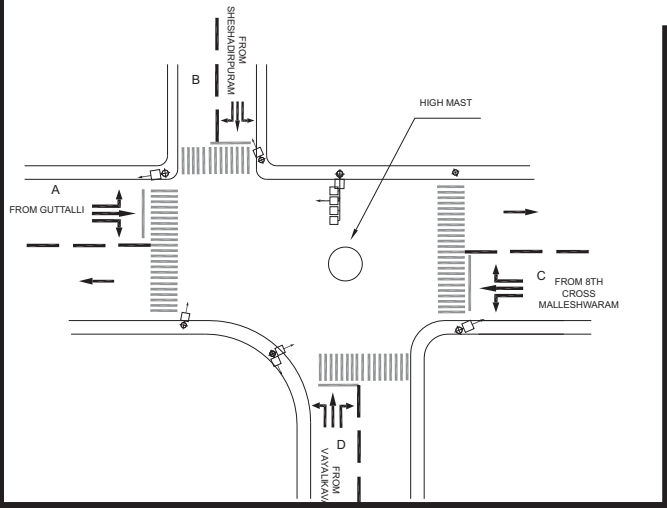

VINAYAKA JUNCTION, SADASHIVA NAGAR POLICE STATION - FIXED

TIMINGS DATA														
GUTTAHALLI RD X VYALIKAVAL RD			PHASE					CYCLE TIME						
	ROAD	FROM	1			2			3		4		5	
DATA	A	GUTTAHALLI	R	L	S		L						EXCLUSIVE PEDESTRIAN	
	B	SHESHADRIPURAM				R	L	S		L				
	C	MALLESHWARAM 8TH CROSS							R	L	S			L
	D	VYALIKAVAL		L								R		L
TIMINGS	07:00	09:00	20			20		25		30		08		103
	09:00	11:00	20			20		30		40		08		118
	11:00	16:00	25			25		30		40		07		127
	16:00	20:00	40			30		20		40		08		138
	20:00	22:00	15			20		20		30		06		091
SUNDAY	07:00	22:00	20			20		25		30		07		102

TIMINGS DATA												
ST. JOHN CHURCH RD X SEPPINGS RD			PHASE					CYCLE TIME				
	ROAD	FROM	1			2			3		4	
DATA	A	NAGA JN	R	L	S		L				EXCLUSIVE PEDESTRIAN	
	B	SEPPINGS ROAD				R	L	S		L		
	C	HAINS CIRCLE							R	L		S
TIMINGS	07:00	08:00	20			15		20		08		063
	08:00	12:00	50			25		40		08		123
	12:00	16:00	25			15		40		07		087
	16:00	21:00	50			25		40		08		123
	21:00	23:00	20			15		20		06		061

COLES PARK JUNCTION, SHIVAJI NAGAR POLICE STATION - VAC