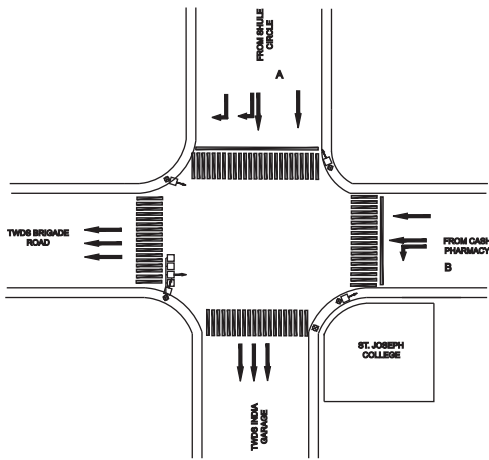

ASHIRWADAM JUNCTION, ASHOK NAGAR POLICE STATION - VAC

TIMINGS DATA								
RESIDENCY RD X MUSEUM RD			PHASE					CYCLE TIME
	ROAD	FROM	1		2		3	
DATA	A	SHULE CIRLCE	R	S	P		EXCLUSIVE PEDESTRIAN	
	B	CASH PHARMACY		P	L	S		
TIMINGS	07:00	08:30	40		80		10	130
	08:30	14:00	60		40		10	110
	14:00	16:00	40		80		10	130
	16:00	18:00	50		60		10	120
	18:00	21:00	40		80		10	130
	21:00	23:00	40		60		10	110

TIMINGS DATA									
RICHMOND X HOSUR RD			PHASE					CYCLE TIME	
	ROAD	FROM	1		2		3	4	
DATA	A	ASHOK NAGAR	R	S		S		EXCLUSIVE PEDESTRIAN	
	B	JOHNSON MARKET			L	S			
	C	MOTHER THERESA	P		P	R	L		S
TIMINGS	07:00	08:30	30		50		60	10	150
	08:30	12:00	30		85		120	10	245
	12:00	16:00	30		50		60	10	150
	16:00	20:30	30		85		120	10	245
	20:30	23:00	30		50		50	10	140

ASHOK NAGAR JUNCTION (SHOOLAY CIRCLE), ASHOK NAGAR POLICE STATION - VAC