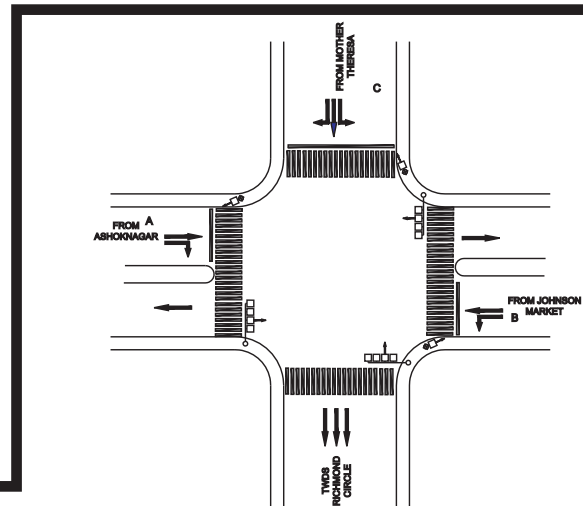

ASHIRWADAM JUNCTION, ASHOK NAGAR POLICE STATION - VAC

TIMINGS DATA								
RESIDENCY RD X MUSEUM RD			PHASE					CYCLE TIME
	ROAD	FROM	1		2		3	
DATA	A	SHULE CIRLCE	R	S	P		EXCLUSIVE PEDESTRIAN	
	B	CASH PHARMACY		P	L	S		
TIMINGS	07:00	08:30	40		80		10	130
	08:30	14:00	60		40		10	110
	14:00	16:00	40		80		10	130
	16:00	18:00	50		60		10	120
	18:00	21:00	40		80		10	130
	21:00	23:00	40		60		10	110

TIMINGS DATA									
RICHMOND X HOSUR RD			PHASE					CYCLE TIME	
	ROAD	FROM	1		2		3	4	
DATA	A	ASHOK NAGAR	R	S		S		EXCLUSIVE PEDESTRIAN	
	B	JOHNSON MARKET			L	S			
	C	MOTHER THERESA	P		P	R	L		S
TIMINGS	07:00	08:30	30		50		60	10	150
	08:30	12:00	30		85		120	10	245
	12:00	16:00	30		50		60	10	150
	16:00	20:30	30		85		120	10	245
	20:30	23:00	30		50		50	10	140

ASHOK NAGAR JUNCTION (SHOOLAY CIRCLE), ASHOK NAGAR POLICE STATION - VAC