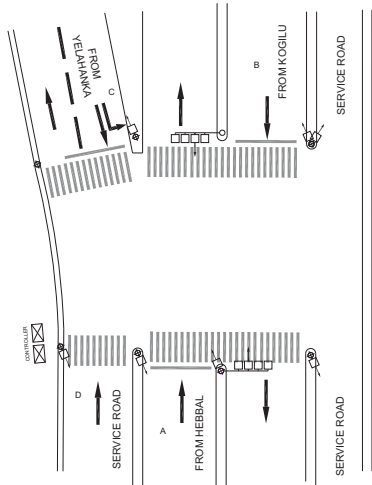

YELAHANKA BYPASS JUNCTION, YELAHANKA POLICE STATION - FIXED

TIMINGS DATA														
			PHASE					CYCLE TIME						
	ROAD	FROM	1			2		3		4		5		
DATA	A	HEBBAL	R	L	S		L	S						
	B	KOGILU						S	R	L	S			
	C	YELAHANKA								R	L	S		
	D	SERVICE ROAD			S		S		S			S		
TIMINGS	00:00	07:00	08			80		08		15		00		111
	07:00	08:30	15			30		10		40		10		105
	08:30	11:00	20			35		10		45		15		125
	11:00	17:00	15			30		10		40		10		105
	17:00	20:00	20			35		15		45		15		130
	20:00	22:00	15			30		10		40		10		105
	22:00	23:00	10			30		10		35		05		090
	23:00	23:59	08			80		08		15		00		111

TIMINGS DATA														
			PHASE					CYCLE TIME						
	ROAD	FROM	1			2		3		4		5		
DATA	A	MES ROAD	R	L	S				L	S				
	B	KUVEMPU CIRCLE				R	L	S	L	S				
	C	GOKULA								R	L	S		
	D	BEL										R	L	S
TIMINGS weekdays (sunday)	07:00	08:00	25 (20)			60 (40)		30		40 (35)		40 (30)		195 (155)
	08:00	11:00	30 (20)			70 (50)		30		60 (45)		50 (35)		240 (180)
	11:00	16:00	25 (20)			60 (45)		30		40 (35)		40 (30)		195 (160)
	16:00	21:00	30 (20)			80 (65)		30		60 (50)		50 (40)		250 (205)
	21:00	23:00	25 (15)			50 (45)		30		40 (30)		40 (25)		185 (145)

BEL CIRCLE JUNCTION, YESHVANTAPUR POLICE STATION - VAC