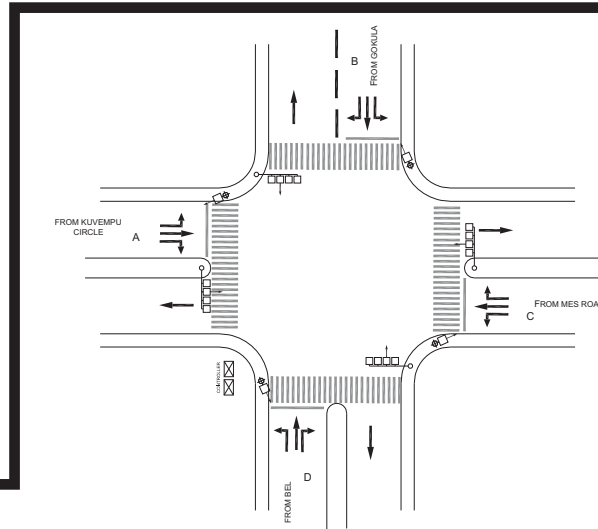

YELAHANKA BYPASS JUNCTION, YELAHANKA POLICE STATION - FIXED

TIMINGS DATA														
			PHASE					CYCLE TIME						
	ROAD	FROM	1			2		3		4		5		
DATA	A	HEBBAL	R	L	S		L	S						
	B	KOGILU						S	R	L	S			
	C	YELAHANKA								R	L	S		
	D	SERVICE ROAD			S		S		S			S		
TIMINGS	00:00	07:00	08			80		08		15		00		111
	07:00	08:30	15			30		10		40		10		105
	08:30	11:00	20			35		10		45		15		125
	11:00	17:00	15			30		10		40		10		105
	17:00	20:00	20			35		15		45		15		130
	20:00	22:00	15			30		10		40		10		105
	22:00	23:00	10			30		10		35		05		090
	23:00	23:59	08			80		08		15		00		111

TIMINGS DATA														
			PHASE					CYCLE TIME						
	ROAD	FROM	1			2		3		4		5		
DATA	A	MES ROAD	R	L	S				L	S				
	B	KUVEMPU CIRCLE				R	L	S	L	S				
	C	GOKULA								R	L	S		
	D	BEL										R	L	S
TIMINGS weekdays (sunday)	07:00	08:00	25 (20)			60 (40)		30		40 (35)		40 (30)		195 (155)
	08:00	11:00	30 (20)			70 (50)		30		60 (45)		50 (35)		240 (180)
	11:00	16:00	25 (20)			60 (45)		30		40 (35)		40 (30)		195 (160)
	16:00	21:00	30 (20)			80 (65)		30		60 (50)		50 (40)		250 (205)
	21:00	23:00	25 (15)			50 (45)		30		40 (30)		40 (25)		185 (145)

BEL CIRCLE JUNCTION, YESHVANTAPUR POLICE STATION - VAC