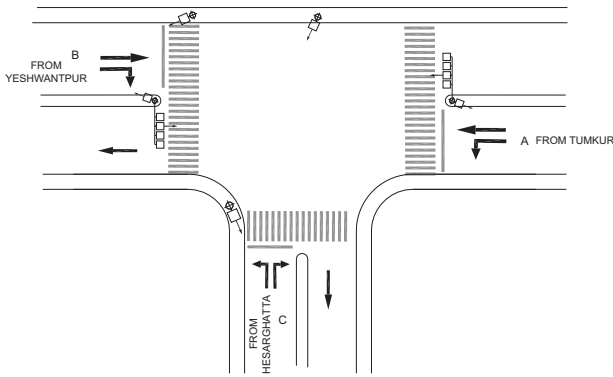

HESARAGATTA CROSS JUNCTION, PEENYA POLICE STATION - FIXED

TIMINGS DATA												
			PHASE							OFFSET	CYCLE TIME	
	ROAD	FROM	1		2		3			4		
DATA	A	TUMKUR	L	S				L			EXCLUSIVE PEDESTRIAN	
	B	YESHWANTPUR		S	R		S					
	C	HESARGHATTA				L		R	L			
	PED	CONCURRENT										
TIMINGS	07:00	23:00	70		30		50			15		165

TIMINGS DATA														
			PHASE							CYCLE TIME				
	ROAD	FROM	1		2		3			4		5		
DATA	A	TUMKUR	R	L	S		L	S		L			EXCLUSIVE PEDESTRIAN	
	B	YESHWANTHPUR					L	S				L		
	C	HMT							R	L	S			
	D	PEENYA		L								R		L
TIMINGS	06:30	08:00	15		70		30			30		10		155
	08:00	10:00	15		60		40			35		15		165
	10:00	17:00	15		60		35			45		15		170
	17:00	20:30	15		60		35			50		15		175
	20:30	23:00	15		75		25			30		15		160

JALAHALLI CROSS (SM CIRCLE) JUNCTION, PEENYA POLICE STATION - FIXED