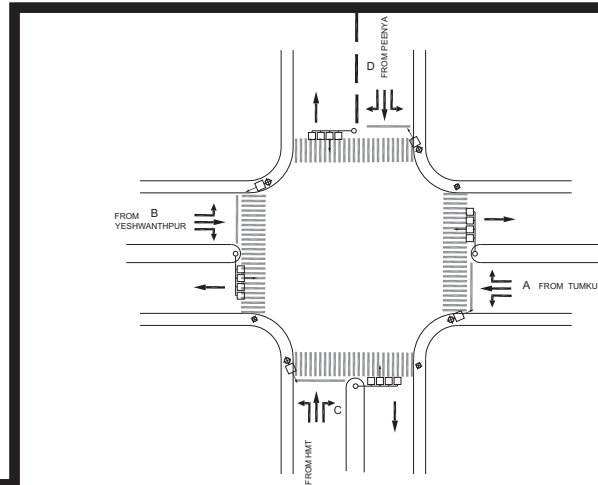

HESARAGATTA CROSS JUNCTION, PEENYA POLICE STATION - FIXED

TIMINGS DATA												
			PHASE							OFFSET	CYCLE TIME	
	ROAD	FROM	1		2		3			4		
DATA	A	TUMKUR	L	S				L			EXCLUSIVE PEDESTRIAN	
	B	YESHWANTPUR		S	R		S					
	C	HESARGHATTA				L		R	L			
	PED	CONCURRENT										
TIMINGS	07:00	23:00	70		30		50			15		165

TIMINGS DATA														
			PHASE							CYCLE TIME				
	ROAD	FROM	1		2		3			4		5		
DATA	A	TUMKUR	R	L	S		L	S		L			EXCLUSIVE PEDESTRIAN	
	B	YESHWANTHPUR					L	S				L		
	C	HMT							R	L	S			
	D	PEENYA		L								R		L
TIMINGS	06:30	08:00	15		70		30			30		10		155
	08:00	10:00	15		60		40			35		15		165
	10:00	17:00	15		60		35			45		15		170
	17:00	20:30	15		60		35			50		15		175
	20:30	23:00	15		75		25			30		15		160

JALAHALLI CROSS (SM CIRCLE) JUNCTION, PEENYA POLICE STATION - FIXED