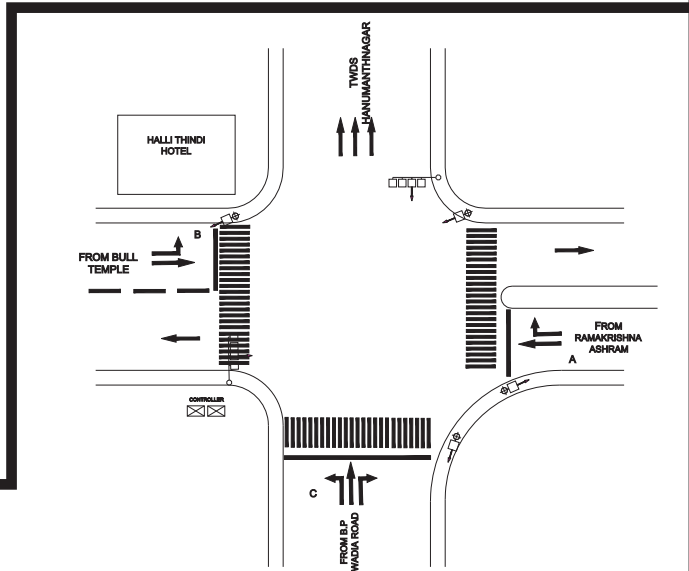

DEEVAN MADHAV RAO JUNCTION, BASAVANAGUDI POLICE STATION - FIXED

TIMINGS DATA										
			PHASE				CYCLE TIME			
	ROAD	FROM	1		2			3		4
DATA	A	BASAVANGUDI POLICE STATION	R	L	S			L	EXCLUSIVE PEDESTRIAN	
	B	VIDYAPEETA		L		R	L	S		
	C	GUNASHEELA NURSING HOME						R		L
TIMINGS	07:00	08:00	30		20		20		10	80
	08:00	12:00	40		25		20		10	95
	12:00	16:00	30		20		20		10	80
	16:00	21:00	40		25		20		10	95
	21:00	22:00	30		20		20		10	80
SUNDAY	07:30	22:00	30		20		20		10	80

TIMINGS DATA										
BULL TEMPLE RD X ASHRAM RD			PHASE				CYCLE TIME			
	ROAD	FROM	1		2			3		4
DATA	A	RAMAKRISHNA ASHRAM	R		S			S	EXCLUSIVE PEDESTRIAN	
	B	BULL TEMPLE				L	S			
	C	B.P.WADIA RD		P		P		R		L
TIMINGS	08:00	11:00	30		25		20		5	080
	11:00	17:00	30		20		20		5	075
	17:00	20:30	40		30		25		5	100

HALLI THINDI JUNCTION, BASAVANAGUDI POLICE STATION - FIXED