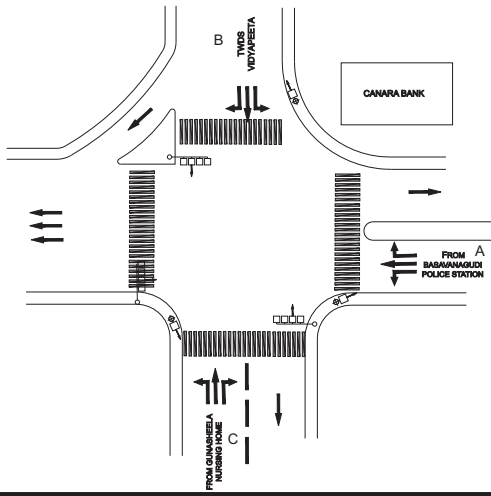

DEEVAN MADHAV RAO JUNCTION, BASAVANAGUDI POLICE STATION - FIXED

TIMINGS DATA										
			PHASE				CYCLE TIME			
	ROAD	FROM	1		2			3		4
DATA	A	BASAVANGUDI POLICE STATION	R	L	S			L	EXCLUSIVE PEDESTRIAN	
	B	VIDYAPEETA		L		R	L	S		
	C	GUNASHEELA NURSING HOME						R		L
TIMINGS	07:00	08:00	30		20		20		10	80
	08:00	12:00	40		25		20		10	95
	12:00	16:00	30		20		20		10	80
	16:00	21:00	40		25		20		10	95
	21:00	22:00	30		20		20		10	80
SUNDAY	07:30	22:00	30		20		20		10	80

TIMINGS DATA										
BULL TEMPLE RD X ASHRAM RD			PHASE				CYCLE TIME			
	ROAD	FROM	1		2			3		4
DATA	A	RAMAKRISHNA ASHRAM	R		S			S	EXCLUSIVE PEDESTRIAN	
	B	BULL TEMPLE				L	S			
	C	B.P.WADIA RD		P		P		R		L
TIMINGS	08:00	11:00	30		25		20		5	080
	11:00	17:00	30		20		20		5	075
	17:00	20:30	40		30		25		5	100

HALLI THINDI JUNCTION, BASAVANAGUDI POLICE STATION - FIXED