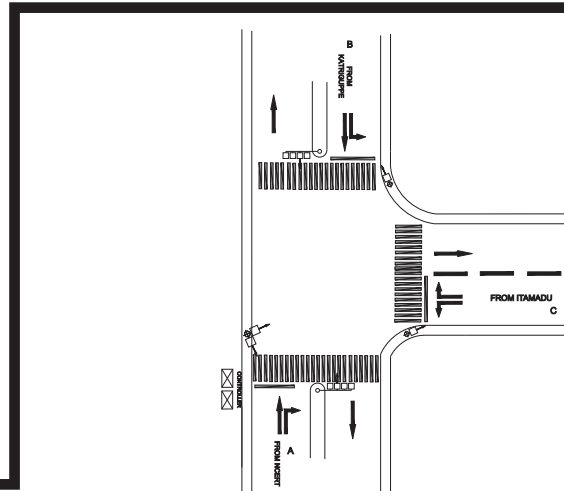

HOSAKEREHALLI JUNCTION, BANASHANKARI POLICE STATION - VAC

TIMINGS DATA									
OLD AIRPORT RD X DOMLUR RD			PHASE				CYCLE TIME		
	ROAD	FROM	1		2		3	4	
DATA	A	NCERT	R		S			EXCLUSIVE PEDESTRIAN	
	B	NAYANDAHALLI				L	S		L
	C	BYTARAYANAPURA		L					R
TIMINGS	07:00	09:00	20		20		15	10	065
	09:00	11:00	40		40		30	10	120
	11:00	17:00	30		30		20	10	090
	17:00	21:00	40		40		30	10	120
SUNDAY	08:00	21:00	30		30		20	10	090

TIMINGS DATA									
ITTAMADU MAIN RD X NEAR NCERT JN			PHASE				CYCLE TIME		
	ROAD	FROM	1		2		3	4	
DATA	A	NCERT	R		S			EXCLUSIVE PEDESTRIAN	
	B	KATRIGUPPE				L	S		L
	C	ITAMADU		L					R
TIMINGS	07:00	08:00	30		50		20	10	110
	08:00	11:00	30		70		25	10	135
	11:00	16:00	30		50		20	10	110
	16:00	21:00	30		70		25	10	135
	21:00	23:00	30		50		20	10	110
SUNDAY	07:30	22:30	30		50		20	10	110

ITTAMADU JUNCTION, BANASHANKARI POLICE STATION - VAC