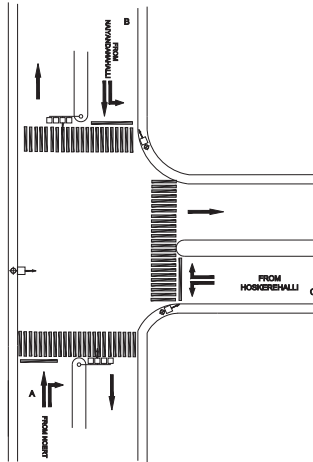

HOSAKEREHALLI JUNCTION, BANASHANKARI POLICE STATION - VAC

TIMINGS DATA									
OLD AIRPORT RD X DOMLUR RD			PHASE				CYCLE TIME		
	ROAD	FROM	1		2		3	4	
DATA	A	NCERT	R		S			EXCLUSIVE PEDESTRIAN	
	B	NAYANDAHALLI				L	S		L
	C	BYTARAYANAPURA		L					R
TIMINGS	07:00	09:00	20		20		15	10	065
	09:00	11:00	40		40		30	10	120
	11:00	17:00	30		30		20	10	090
	17:00	21:00	40		40		30	10	120
SUNDAY	08:00	21:00	30		30		20	10	090

TIMINGS DATA									
ITTAMADU MAIN RD X NEAR NCERT JN			PHASE				CYCLE TIME		
	ROAD	FROM	1		2		3	4	
DATA	A	NCERT	R		S			EXCLUSIVE PEDESTRIAN	
	B	KATRIGUPPE				L	S		L
	C	ITAMADU		L					R
TIMINGS	07:00	08:00	30		50		20	10	110
	08:00	11:00	30		70		25	10	135
	11:00	16:00	30		50		20	10	110
	16:00	21:00	30		70		25	10	135
	21:00	23:00	30		50		20	10	110
SUNDAY	07:30	22:30	30		50		20	10	110

ITTAMADU JUNCTION, BANASHANKARI POLICE STATION - VAC