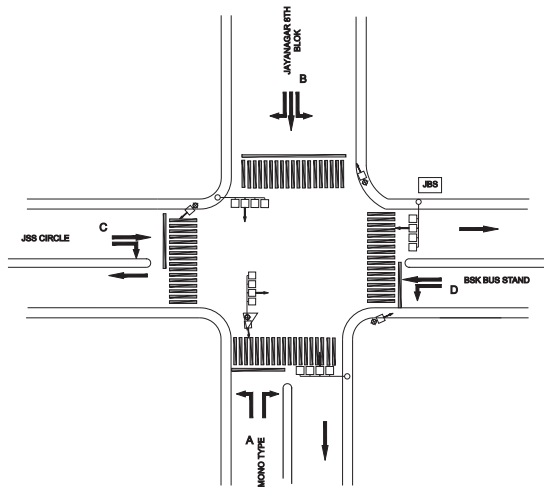

JBS NURSING HOME JUNCTION, BANASHANKARI POLICE STATION - FIXED

TIMINGS DATA										
			PHASE					CYCLE TIME		
	ROAD	FROM	1		2		3		4	
DATA	A	MONO TYPE	R	L				L		
	B	JAYA NAGAR 8TH BLOCK			R	L	S			
	C	JSS CIRCLE					R	S		S
	D	BANASHANKARI BUS STAND		L					L	S
TIMINGS	07:00	08:00	60		20		30		40	10
	08:00	11:00	70		25		30		70	10
	11:00	16:00	60		20		30		40	10
	16:00	20:00	80		40		40		70	10
	20:00	23:00	60		20		30		40	10
SUNDAY	07:30	22:30	60		20		30		40	10

TIMINGS DATA											
			PHASE						CYCLE TIME		
	ROAD	FROM	1		2		3		4		
DATA	A	YEDIYUR	R	L	S					L	
	B	BANASHANKARI				R	L	S		L	
	C	J.S.S.				L		R	L	S	
	D	K.R.ROAD JN							R	L	S
	E	JAYANAGAR				L					R
TIMINGS	07:00	08:00	40		45		15		30	25	
	08:00	11:00	45		65		15		40	35	
	11:00	16:00	40		45		15		30	25	
	16:00	21:00	45		65		15		40	35	
	21:00	23:00	40		45		15		30	25	
SUNDAY	07:30	22:30	40		45		15		30	25	

JSS JUNCTION, BANASHANKARI POLICE STATION - FIXED