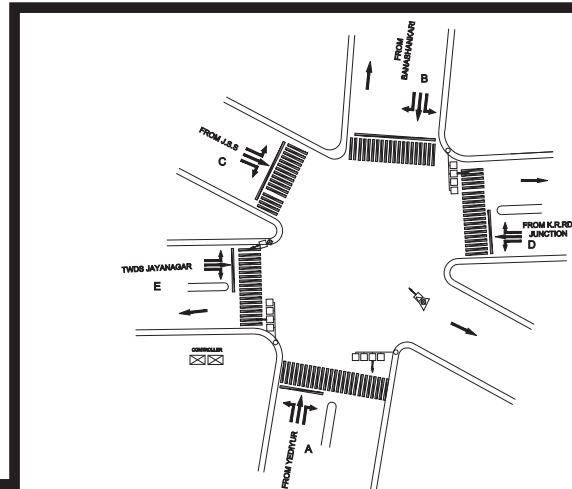

JBS NURSING HOME JUNCTION, BANASHANKARI POLICE STATION - FIXED

TIMINGS DATA										
			PHASE					CYCLE TIME		
	ROAD	FROM	1		2		3		4	
DATA	A	MONO TYPE	R	L				L		
	B	JAYA NAGAR 8TH BLOCK			R	L	S			
	C	JSS CIRCLE					R	S		S
	D	BANASHANKARI BUS STAND		L					L	S
TIMINGS	07:00	08:00	60		20		30		40	10
	08:00	11:00	70		25		30		70	10
	11:00	16:00	60		20		30		40	10
	16:00	20:00	80		40		40		70	10
	20:00	23:00	60		20		30		40	10
SUNDAY	07:30	22:30	60		20		30		40	10

TIMINGS DATA											
			PHASE						CYCLE TIME		
	ROAD	FROM	1		2		3		4		
DATA	A	YEDIYUR	R	L	S					L	
	B	BANASHANKARI				R	L	S		L	
	C	J.S.S.				L		R	L	S	
	D	K.R.ROAD JN							R	L	S
	E	JAYANAGAR				L					R
TIMINGS	07:00	08:00	40		45		15		30	25	
	08:00	11:00	45		65		15		40	35	
	11:00	16:00	40		45		15		30	25	
	16:00	21:00	45		65		15		40	35	
	21:00	23:00	40		45		15		30	25	
SUNDAY	07:30	22:30	40		45		15		30	25	

JSS JUNCTION, BANASHANKARI POLICE STATION - FIXED