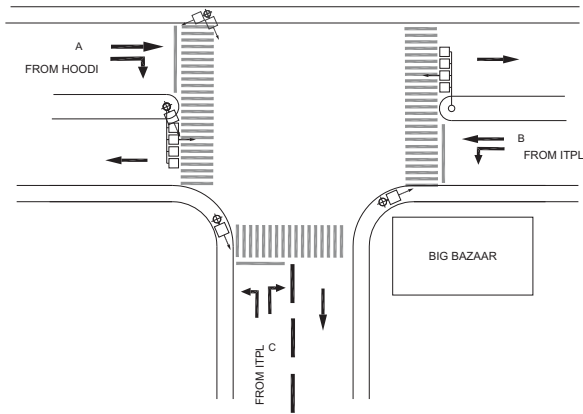

BIG BAZAAR (WHITE FILED) JUNCTION, WHITE FIELD POLICE STATION - FIXED

TIMINGS DATA									
HOODI JN X ITPL ROAD			PHASE				CYCLE TIME		
	ROAD	FROM	1		2			3	4
DATA	A	HOODI CIRCLE	R	S		S		EXCLUSIVE PEDESTRIAN	
	B	ITPL			L	S	L		
	C	GRAPHITE INDIA	L				R		L
TIMINGS	07:00	08:30	20		40		15	10	085
	08:30	11:00	40		60		25	10	135
	11:00	16:00	30		50		20	08	108
	16:00	20:00	30		70		30	10	140
	20:00	22:00	20		40		15	07	082
SUNDAY	07:00	22:00	20		40		15	08	083

TIMINGS DATA									
KUNDENAHALLI RD X HOODI JN			PHASE				CYCLE TIME		
	ROAD	FROM	1		2			3	4
DATA	A	KUNDALAHALLI	R	S		S		EXCLUSIVE PEDESTRIAN	
	B	HOODI			L	S	L		
	C	HOSPITAL		L			R		L
TIMINGS	07:00	08:00	50		40		30	10	130
	08:00	12:00	50		60		50	10	170
	12:00	16:30	30		40		30	08	108
	16:30	20:30	30		50		60	10	150
	20:30	23:00	15		30		20	07	072
SATURDAY & SUNDAY	07:00	22:00	25		30		20	07	082

GRAPHITE INDIA JUNCTION, WHITE FIELD POLICE STATION - FIXED