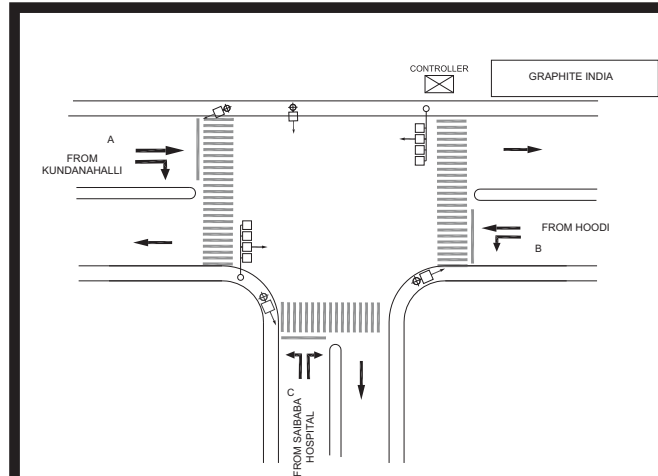

BIG BAZAAR (WHITE FILED) JUNCTION, WHITE FIELD POLICE STATION - FIXED

TIMINGS DATA									
HOODI JN X ITPL ROAD			PHASE				CYCLE TIME		
	ROAD	FROM	1		2			3	4
DATA	A	HOODI CIRCLE	R	S		S		EXCLUSIVE PEDESTRIAN	
	B	ITPL			L	S	L		
	C	GRAPHITE INDIA	L				R		L
TIMINGS	07:00	08:30	20		40		15	10	085
	08:30	11:00	40		60		25	10	135
	11:00	16:00	30		50		20	08	108
	16:00	20:00	30		70		30	10	140
	20:00	22:00	20		40		15	07	082
SUNDAY	07:00	22:00	20		40		15	08	083

TIMINGS DATA									
KUNDENAHALLI RD X HOODI JN			PHASE				CYCLE TIME		
	ROAD	FROM	1		2			3	4
DATA	A	KUNDALAHALLI	R	S		S		EXCLUSIVE PEDESTRIAN	
	B	HOODI			L	S	L		
	C	HOSPITAL		L			R		L
TIMINGS	07:00	08:00	50		40		30	10	130
	08:00	12:00	50		60		50	10	170
	12:00	16:30	30		40		30	08	108
	16:30	20:30	30		50		60	10	150
	20:30	23:00	15		30		20	07	072
SATURDAY & SUNDAY	07:00	22:00	25		30		20	07	082

GRAPHITE INDIA JUNCTION, WHITE FIELD POLICE STATION - FIXED