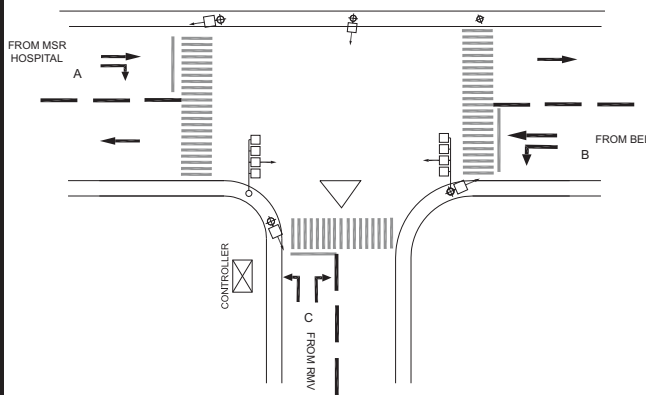

DEVASANDRA JUNCTION, R.T. NAGAR POLICE STATION - FIXED

TIMINGS DATA										
			PHASE				CYCLE TIME			
	ROAD	FROM	1		2			3	4	
DATA	A	MSR HOSPITAL	R		S		S		EXCLUSIVE PEDESTRIAN	
	B	BEL				L	S	L		
	C	RMV		L				R		L
TIMINGS	07:00	08:00	20		35		15		07	77
	08:00	11:00	25		45		20		08	98
	11:00	16:00	20		35		15		06	80
	16:00	21:00	25		45		20		07	97
	21:00	22:30	20		35		15		06	76
SUNDAY	07:00	22:00	20		35		15		07	77

TIMINGS DATA											
			PHASE					CYCLE TIME			
	ROAD	FROM	1		2		3		4	5	
DATA	A	BENSON TOWN	R	L	S				EXCLUSIVE PEDESTRIAN		
	B	TNR PALYA				R	L	S			
	C	JAYAMAHAL					R	L		S	
	D	MARAPPA GARDENS						R		L	S
TIMINGS	07:00	08:00	35		25		15		15	6	096
	08:00	11:00	55		35		15		15	6	126
	11:00	16:00	30		25		15		15	6	096
	16:00	21:00	40		60		20		20	6	146
	21:00	23:00	30		30		10		10	6	086
SUNDAY	07:00	22:00	35		25		15		15	6	096

GULABI JUNCTION, R.T. NAGAR POLICE STATION - FIXED