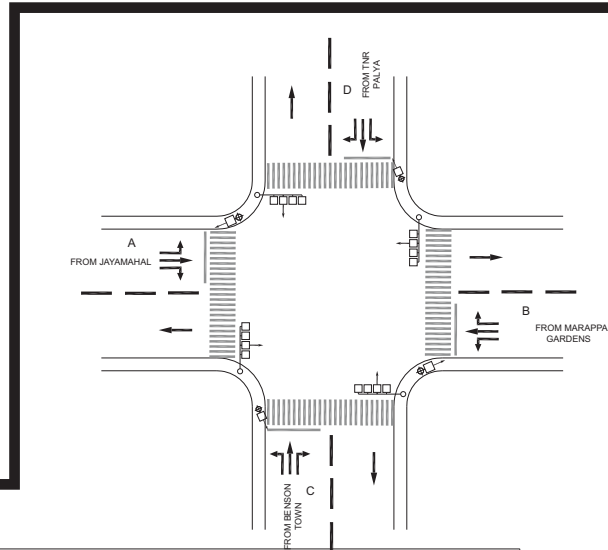

DEVASANDRA JUNCTION, R.T. NAGAR POLICE STATION - FIXED

TIMINGS DATA										
			PHASE				CYCLE TIME			
	ROAD	FROM	1		2			3	4	
DATA	A	MSR HOSPITAL	R		S		S		EXCLUSIVE PEDESTRIAN	
	B	BEL				L	S	L		
	C	RMV		L				R		L
TIMINGS	07:00	08:00	20		35		15		07	77
	08:00	11:00	25		45		20		08	98
	11:00	16:00	20		35		15		06	80
	16:00	21:00	25		45		20		07	97
	21:00	22:30	20		35		15		06	76
SUNDAY	07:00	22:00	20		35		15		07	77

TIMINGS DATA											
			PHASE					CYCLE TIME			
	ROAD	FROM	1		2		3		4	5	
DATA	A	BENSON TOWN	R	L	S				EXCLUSIVE PEDESTRIAN		
	B	TNR PALYA				R	L	S			
	C	JAYAMAHAL					R	L		S	
	D	MARAPPA GARDENS						R		L	S
TIMINGS	07:00	08:00	35		25		15		15	6	096
	08:00	11:00	55		35		15		15	6	126
	11:00	16:00	30		25		15		15	6	096
	16:00	21:00	40		60		20		20	6	146
	21:00	23:00	30		30		10		10	6	086
SUNDAY	07:00	22:00	35		25		15		15	6	096

GULABI JUNCTION, R.T. NAGAR POLICE STATION - FIXED