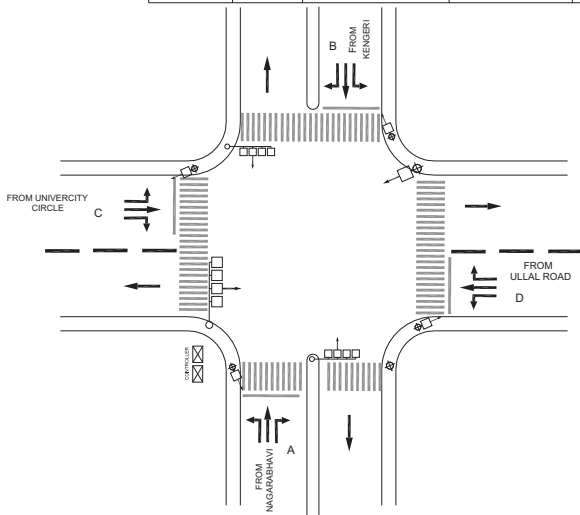

RING ROAD -ULLAL JUNCTION, KAMAKSHIPALYA POLICE STATION - FIXED

TIMINGS DATA												
			PHASE					CYCLE TIME				
	ROAD	FROM	1			2		3		4	5	
DATA	A	NAGARBHAVI CIRCLE	R	L	S			L			EXCLUSIVE PEDESTRIAN	
	B	KENGERI				R	L	S		L		
	C	UNIVERCITY CIRCLE					L	R	L	S		
	D	ULLAL		L					R	L		S
TIMINGS	08:00	11:00	45			45		30		25	10	155
	11:00	16:00	BLINKING MODE									
	16:00	20:00	45			45		30		25	10	155
SUNDAY	09:00	11:00	35			35		20		15	10	115
	11:00	17:00	BLINKING MODE									
	17:00	20:00	35			35		20		15	10	115

TIMINGS DATA											
MAGADI ROAD X OUTER RING ROAD			PHASE					CYCLE TIME			
	ROAD	FROM	1			2		3		4	
DATA	A	SUNKADAKATTE	R		S			S		EXCLUSIVE PEDESTRIAN	
	B	KOTTEGEPALYA				L	S		L		
	C	KENGERI		L				R	L		
TIMINGS	07:00	08:00	20			50		30		10	110
	08:00	11:00	30			75		50		10	165
	11:00	16:00	20			50		30		10	110
	16:00	21:00	30			75		50		10	165
	21:00	22:00	20			50		30		00	100
SUNDAY	07:30	22:00	20			50		30		10	110

SRIGANDAKAVALU JUNCTION, KAMAKSHIPALYA POLICE STATION - FIXED