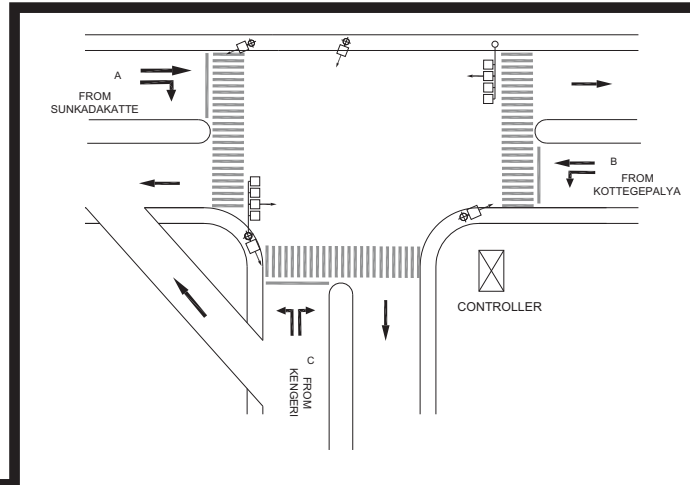

RING ROAD -ULLAL JUNCTION, KAMAKSHIPALYA POLICE STATION - FIXED

TIMINGS DATA												
			PHASE					CYCLE TIME				
	ROAD	FROM	1			2		3		4	5	
DATA	A	NAGARBHAVI CIRCLE	R	L	S			L			EXCLUSIVE PEDESTRIAN	
	B	KENGERI				R	L	S		L		
	C	UNIVERCITY CIRCLE					L	R	L	S		
	D	ULLAL		L					R	L		S
TIMINGS	08:00	11:00	45			45		30		25	10	155
	11:00	16:00	BLINKING MODE									
	16:00	20:00	45			45		30		25	10	155
SUNDAY	09:00	11:00	35			35		20		15	10	115
	11:00	17:00	BLINKING MODE									
	17:00	20:00	35			35		20		15	10	115

TIMINGS DATA											
MAGADI ROAD X OUTER RING ROAD			PHASE					CYCLE TIME			
	ROAD	FROM	1			2		3		4	
DATA	A	SUNKADAKATTE	R		S			S		EXCLUSIVE PEDESTRIAN	
	B	KOTTEGEPALYA				L	S		L		
	C	KENGERI		L				R	L		
TIMINGS	07:00	08:00	20			50		30		10	110
	08:00	11:00	30			75		50		10	165
	11:00	16:00	20			50		30		10	110
	16:00	21:00	30			75		50		10	165
	21:00	22:00	20			50		30		00	100
SUNDAY	07:30	22:00	20			50		30		10	110

SRIGANDAKAVALU JUNCTION, KAMAKSHIPALYA POLICE STATION - FIXED