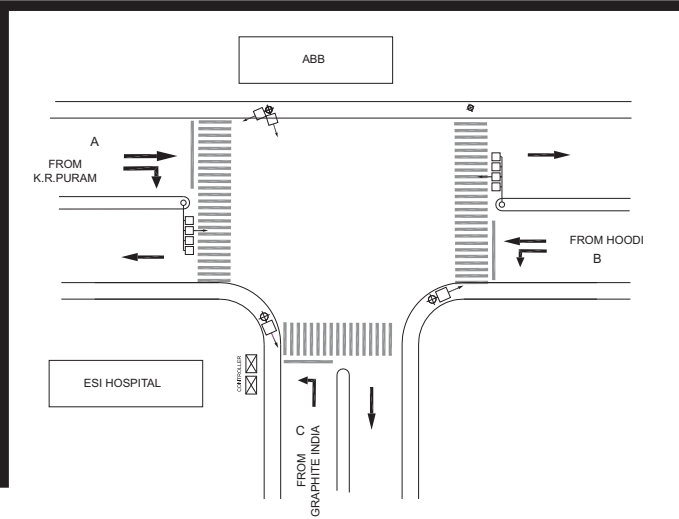

**DEVASANDRA JUNCTION, K.R. PURAM POLICE STATION - FIXED**

TIMINGS DATA							
BANGALORE CITY RD X HOSKOTE JN			PHASE				CYCLE TIME
	ROAD	FROM	1		2		
DATA	A	DEVASANDRA	R	S	S	S	EXCLUSIVE PEDESTRIAN
	B	BANGALORE CITY	S	R	S	S	
	C	HOSKOTE			L	S	
TIMINGS	07:00	09:00	20	20	40	15	095
	09:00	11:00	20	25	40	20	105
	11:00	16:00	20	25	50	15	110
	16:00	21:00	20	30	60	20	130
	21:00	22:00	20	20	40	15	095
SUNDAY	07:00	22:00	20	20	40	15	095

TIMINGS DATA							
K.R.PURAM RD X HOODI RD JN			PHASE				CYCLE TIME
	ROAD	FROM	1		2		
DATA	A	K.R.PURAM	R	S	S	EXCLUSIVE PEDESTRIAN	
	B	HOODI		L	S		
	C	GRAPHITE INDIA	L				
TIMINGS	07:00	08:00	30	30	10	070	
	08:00	11:00	45	35	10	090	
	11:00	17:00	30	30	10	070	
	17:00	20:30	50	50	10	110	
	20:30	21:30	25	25	10	060	
SUNDAY	08:00	21:30	30	30	10	070	

\* RIGHT TURN FROM GRAPHITE INDIA IS PROHIBITED

**ESI HOSPITAL JUNCTION, K.R. PURAM POLICE STATION - FIXED**