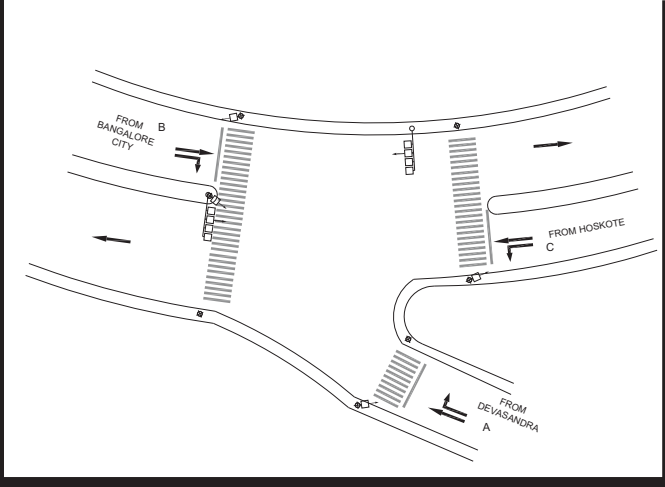

**DEVASANDRA JUNCTION, K.R. PURAM POLICE STATION - FIXED**

TIMINGS DATA							
BANGALORE CITY RD X HOSKOTE JN			PHASE				CYCLE TIME
	ROAD	FROM	1		2		
DATA	A	DEVASANDRA	R	S	S	S	EXCLUSIVE PEDESTRIAN
	B	BANGALORE CITY	S	R	S	S	
	C	HOSKOTE			L	S	
TIMINGS	07:00	09:00	20	20	40	15	095
	09:00	11:00	20	25	40	20	105
	11:00	16:00	20	25	50	15	110
	16:00	21:00	20	30	60	20	130
	21:00	22:00	20	20	40	15	095
SUNDAY	07:00	22:00	20	20	40	15	095

TIMINGS DATA							
K.R.PURAM RD X HOODI RD JN			PHASE				CYCLE TIME
	ROAD	FROM	1		2		
DATA	A	K.R.PURAM	R	S	S	EXCLUSIVE PEDESTRIAN	
	B	HOODI		L	S		
	C	GRAPHITE INDIA	L				
TIMINGS	07:00	08:00	30	30	10	070	
	08:00	11:00	45	35	10	090	
	11:00	17:00	30	30	10	070	
	17:00	20:30	50	50	10	110	
	20:30	21:30	25	25	10	060	
SUNDAY	08:00	21:30	30	30	10	070	

\* RIGHT TURN FROM GRAPHITE INDIA IS PROHIBITED

**ESI HOSPITAL JUNCTION, K.R. PURAM POLICE STATION - FIXED**