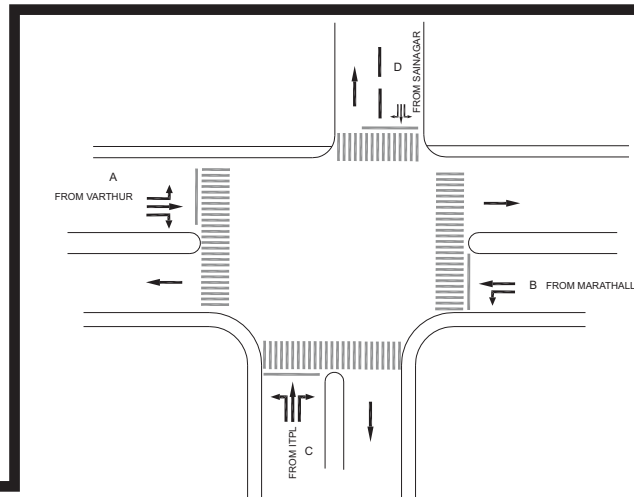

HOPE FARM JUNCTION, WHITE FIELD POLICE STATION - FIXED

TIMINGS DATA														
ITPL RD X CHANNASANDRA			PHASE					CYCLE TIME						
	ROAD	FROM	1			2			3		4		5	
DATA	A	ITPL	R	L	S						L	EXCLUSIVE PEDESTRIAN		
	B	CHANNASANDRA				R	L	S		L				
	C	WHITEFIELD		L					R	L	S			
	D	KADUGODI					L				R			L
TIMINGS	07:00	08:00	40			30		40		40		10		160
	08:00	12:00	80			50		40		40		10		220
	12:00	16:00	50			40		40		40		08		178
	16:00	21:00	80			50		40		40		10		220
	21:00	22:00	40			30		40		40		07		157
SUNDAY	07:00	21:30	40			30		40		40		08		158

TIMINGS DATA														
MARATHAHALLI RD X VARTHUR RD			PHASE					CYCLE TIME						
	ROAD	FROM	1			2			3		4		5	
DATA	A	VARTHUR	R	L	S	L	S					EXCLUSIVE PEDESTRIAN		
	B	MARATHALLI				L	S	L		L				
	C	ITPL		L				R	L	S				
	D	SAI NAGAR								R	L			S
TIMINGS	07:00	11:00	30			70		70		30		10		210
	11:00	16:00	30			50		45		10		10		145
	16:00	21:00	30			50		90		30		10		210
	21:00	23:00	25			45		45		10		07		132
SATURDAY & SUNDAY	07:00	22:00	25			45		45		10		07		132

KUNDENAHALLI GATE JUNCTION, WHITE FIELD POLICE STATION - FIXED