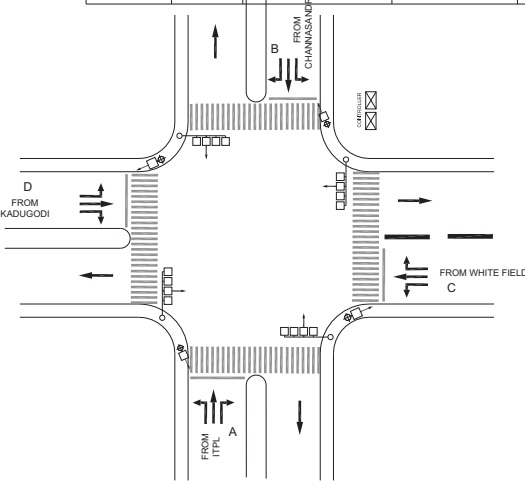

HOPE FARM JUNCTION, WHITE FIELD POLICE STATION - FIXED

TIMINGS DATA														
ITPL RD X CHANNASANDRA			PHASE					CYCLE TIME						
	ROAD	FROM	1			2			3		4		5	
DATA	A	ITPL	R	L	S						L	EXCLUSIVE PEDESTRIAN		
	B	CHANNASANDRA				R	L	S		L				
	C	WHITEFIELD		L					R	L	S			
	D	KADUGODI					L				R			L
TIMINGS	07:00	08:00	40			30		40		40		10		160
	08:00	12:00	80			50		40		40		10		220
	12:00	16:00	50			40		40		40		08		178
	16:00	21:00	80			50		40		40		10		220
	21:00	22:00	40			30		40		40		07		157
SUNDAY	07:00	21:30	40			30		40		40		08		158

TIMINGS DATA														
MARATHAHALLI RD X VARTHUR RD			PHASE					CYCLE TIME						
	ROAD	FROM	1			2			3		4		5	
DATA	A	VARTHUR	R	L	S	L	S					EXCLUSIVE PEDESTRIAN		
	B	MARATHALLI				L	S	L		L				
	C	ITPL		L				R	L	S				
	D	SAI NAGAR								R	L			S
TIMINGS	07:00	11:00	30			70		70		30		10		210
	11:00	16:00	30			50		45		10		10		145
	16:00	21:00	30			50		90		30		10		210
	21:00	23:00	25			45		45		10		07		132
SATURDAY & SUNDAY	07:00	22:00	25			45		45		10		07		132

KUNDENAHALLI GATE JUNCTION, WHITE FIELD POLICE STATION - FIXED