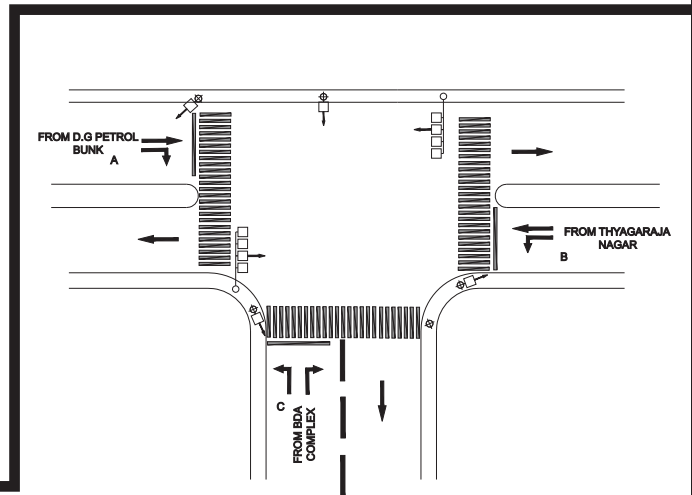

**ARVIND SUPER BAZAAR JUNCTION, BANASHANKARI POLICE STATION - FIXED**

TIMINGS DATA																	
BDA COMPLEX X TYAGARAJNAGAR RD			PHASE					CYCLE TIME									
	ROAD	FROM	1			2		3		4		5		EXCLUSIVE PEDESTRIAN	CYCLE TIME		
DATA	A	D.G.PETROL BUNK	R	L	S		L										
	B	THYAGARAJNAGAR				R	L	S		L							
	C	BSK POLICE STATION							R	L	S		L				
	D	BSK BDA		L								R	L			S	
TIMINGS	07:00	08:00	35			25		30		25		10		125			
	08:00	11:00	40			25		35		30		10		140			
	11:00	16:00	35			25		30		30		10		130			
	16:00	20:30	40			25		35		30		10		140			
	20:30	23:00	35			25		30		25		10		125			
SUNDAY	07:30	22:30	35			25		30		25		10		125			

TIMINGS DATA														
BDA X THYAGARAJNAGAR RD			PHASE				CYCLE TIME							
	ROAD	FROM	1		2		3		4		EXCLUSIVE PEDESTRIAN	CYCLE TIME		
DATA	A	DG PETROL BUNK	R		S		S							
	B	THYAGARAJNAGAR				L	S		L					
	C	BSK BDA COMPLEX		L				R	L					
TIMINGS	07:00	09:00	20		20		15		10		065			
	09:00	11:00	40		40		30		10		120			
	11:00	17:00	30		30		20		10		090			
	17:00	21:00	40		40		30		10		120			
SUNDAY	08:00	21:00	30		30		20		10		090			

**ATTIMOBBE JUNCTION, BANASHANKARI POLICE STATION - FIXED**