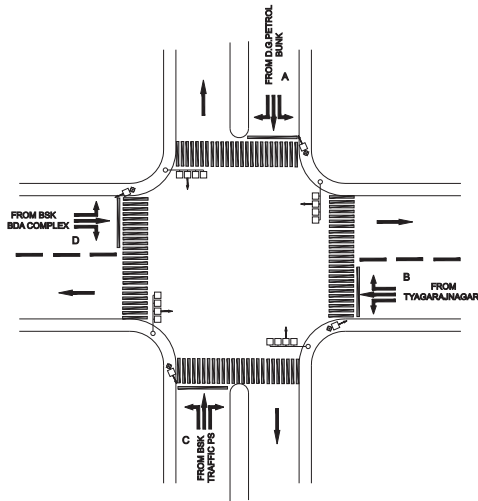

**ARVIND SUPER BAZAAR JUNCTION, BANASHANKARI POLICE STATION - FIXED**

TIMINGS DATA																	
BDA COMPLEX X TYAGARAJNAGAR RD			PHASE					CYCLE TIME									
	ROAD	FROM	1			2		3		4		5		EXCLUSIVE PEDESTRIAN	CYCLE TIME		
DATA	A	D.G.PETROL BUNK	R	L	S		L										
	B	THYAGARAJNAGAR				R	L	S		L							
	C	BSK POLICE STATION							R	L	S		L				
	D	BSK BDA		L								R	L			S	
TIMINGS	07:00	08:00	35			25		30		25		10		125			
	08:00	11:00	40			25		35		30		10		140			
	11:00	16:00	35			25		30		30		10		130			
	16:00	20:30	40			25		35		30		10		140			
	20:30	23:00	35			25		30		25		10		125			
SUNDAY	07:30	22:30	35			25		30		25		10		125			

TIMINGS DATA														
BDA X THYAGARAJNAGAR RD			PHASE				CYCLE TIME							
	ROAD	FROM	1		2		3		4		EXCLUSIVE PEDESTRIAN	CYCLE TIME		
DATA	A	DG PETROL BUNK	R		S		S							
	B	THYAGARAJNAGAR				L	S		L					
	C	BSK BDA COMPLEX		L				R	L					
TIMINGS	07:00	09:00	20		20		15		10		065			
	09:00	11:00	40		40		30		10		120			
	11:00	17:00	30		30		20		10		090			
	17:00	21:00	40		40		30		10		120			
SUNDAY	08:00	21:00	30		30		20		10		090			

**ATTIMOBBE JUNCTION, BANASHANKARI POLICE STATION - FIXED**