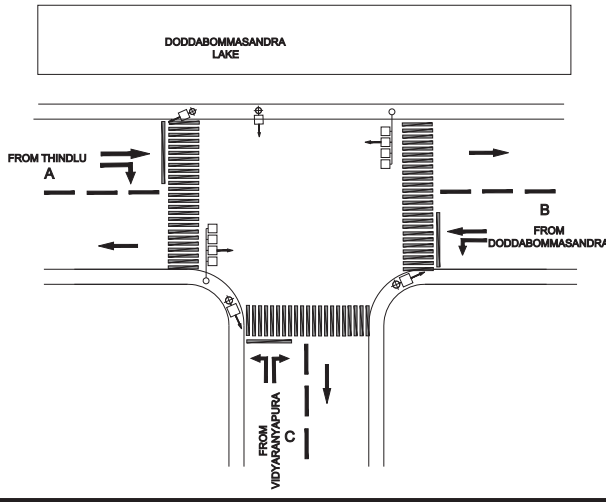

NANJAPPA CIRCLE (VIDYARANYAPURA) JUNCTION, HEBBAL POLICE STATION - FIXED

TIMINGS DATA									
VIDYARANYAPURA RD X THINDLU RD			PHASE				CYCLE TIME		
	ROAD	FROM	1		2		3	4	
DATA	A	THINDLU	R	S	S		EXCLUSIVE PEDESTRIAN		
	B	DODDA BOMMASANDRA			L	S		L	
	C	VIDYARANYAPURA	L			R		L	
TIMINGS	07:40	10:00	20		20		35	05	080
	10:00	17:00	BLNIK MODE						
	17:00	19:30	20		20		35	05	080
SATURDAY & SUNDAY	FULL DAY		BLNIK MODE						

TIMINGS DATA						
CUNNINGHAM ROAD X MILLERS ROAD			PHASE		CYCLE TIME	
	ROAD	FROM	1		2	
DATA	A	INDIAN EXPRESS	R	L	EXCLUSIVE PEDESTRIAN	
	B	MT.CARMEL COLLEGE	R	L		
TIMINGS	07:00	09:00	60		20	080
	09:00	10:00	70		10	080
	10:00	11:30	60		20	080
	11:30	13:00	70		10	080
	13:00	15:30	60		20	080
	15:30	23:00	60		10	070

CHANDRIKA JUNCTION, HIGH GROUNDS POLICE STATION - VAC