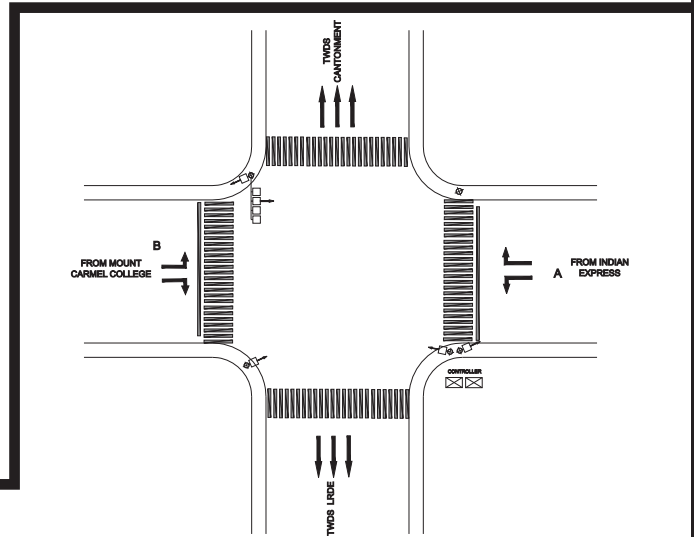

NANJAPPA CIRCLE (VIDYARANYAPURA) JUNCTION, HEBBAL POLICE STATION - FIXED

TIMINGS DATA									
VIDYARANYAPURA RD X THINDLU RD			PHASE				CYCLE TIME		
	ROAD	FROM	1		2		3	4	
DATA	A	THINDLU	R	S	S		EXCLUSIVE PEDESTRIAN		
	B	DODDA BOMMASANDRA			L	S		L	
	C	VIDYARANYAPURA	L			R		L	
TIMINGS	07:40	10:00	20		20		35	05	080
	10:00	17:00	BLNIK MODE						
	17:00	19:30	20		20		35	05	080
SATURDAY & SUNDAY	FULL DAY		BLNIK MODE						

TIMINGS DATA						
CUNNINGHAM ROAD X MILLERS ROAD			PHASE		CYCLE TIME	
	ROAD	FROM	1		2	
DATA	A	INDIAN EXPRESS	R	L	EXCLUSIVE PEDESTRIAN	
	B	MT.CARMEL COLLEGE	R	L		
TIMINGS	07:00	09:00	60		20	080
	09:00	10:00	70		10	080
	10:00	11:30	60		20	080
	11:30	13:00	70		10	080
	13:00	15:30	60		20	080
	15:30	23:00	60		10	070

CHANDRIKA JUNCTION, HIGH GROUNDS POLICE STATION - VAC