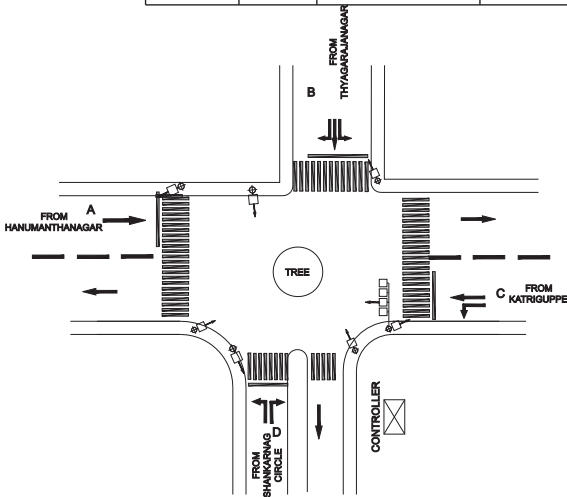

VIDTAPETTA CIRCLE JUNCTION, BASAVANAGUDI POLICE STATION - FIXED

TIMINGS DATA									
			PHASE				CYCLE TIME		
	ROAD	FROM	1		2		3	4	
DATA	A	HANUMANTHAGAR		S				EXCLUSIVE PEDESTRIAN	
	B	THYGRAJNAGAR	P		R	L	S		P
	C	KATRIGUPPE	L	S					L
	D	SHANKARNAG CIRCLE					R		L
TIMINGS	07:00	11:00	50		30		30	10	120
	11:00	16:00	40		25		40	10	115
	16:00	22:00	75		50		50	10	185
SUNDAY	07:30	22:00	40		25		40	10	115

TIMINGS DATA										
			PHASE					CYCLE TIME		
	ROAD	FROM	1		2		3	4	5	
DATA	A	BANASHANKARI	R	L	S	L	S	L	EXCLUSIVE PEDESTRIAN	
	B	KRISHNA RAO PARK				L	S			L
	C	BHARATHI NURSING HOME JN					R	L		S
	D	SOUTH END CIRCLE	L					R		L
TIMINGS	07:00	08:30	30		20		20	15	5	090
	08:30	12:00	45		30		30	30	5	140
	12:00	16:00	30		30		30	30	5	125
	16:00	20:30	45		30		30	30	5	140
	20:30	23:00	30		20		20	15	5	090
SUNDAY	07:30	22:30	30		20		20	15	5	090

YEDIYUR CIRCLE JUNCTION, BASAVANAGUDI POLICE STATION - FIXED