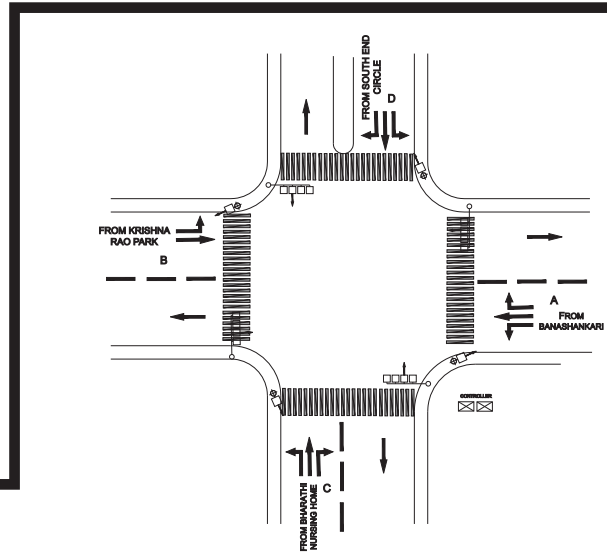

VIDTAPETTA CIRCLE JUNCTION, BASAVANAGUDI POLICE STATION - FIXED

TIMINGS DATA									
			PHASE				CYCLE TIME		
	ROAD	FROM	1		2		3	4	
DATA	A	HANUMANTHAGAR		S				EXCLUSIVE PEDESTRIAN	
	B	THYGRAJNAGAR	P		R	L	S		P
	C	KATRIGUPPE	L	S					L
	D	SHANKARNAG CIRCLE					R		L
TIMINGS	07:00	11:00	50		30		30	10	120
	11:00	16:00	40		25		40	10	115
	16:00	22:00	75		50		50	10	185
SUNDAY	07:30	22:00	40		25		40	10	115

TIMINGS DATA										
			PHASE					CYCLE TIME		
	ROAD	FROM	1		2		3	4	5	
DATA	A	BANASHANKARI	R	L	S	L	S	L	EXCLUSIVE PEDESTRIAN	
	B	KRISHNA RAO PARK				L	S			L
	C	BHARATHI NURSING HOME JN					R	L		S
	D	SOUTH END CIRCLE	L					R		L
TIMINGS	07:00	08:30	30		20		20	15	5	090
	08:30	12:00	45		30		30	30	5	140
	12:00	16:00	30		30		30	30	5	125
	16:00	20:30	45		30		30	30	5	140
	20:30	23:00	30		20		20	15	5	090
SUNDAY	07:30	22:30	30		20		20	15	5	090

YEDIYUR CIRCLE JUNCTION, BASAVANAGUDI POLICE STATION - FIXED