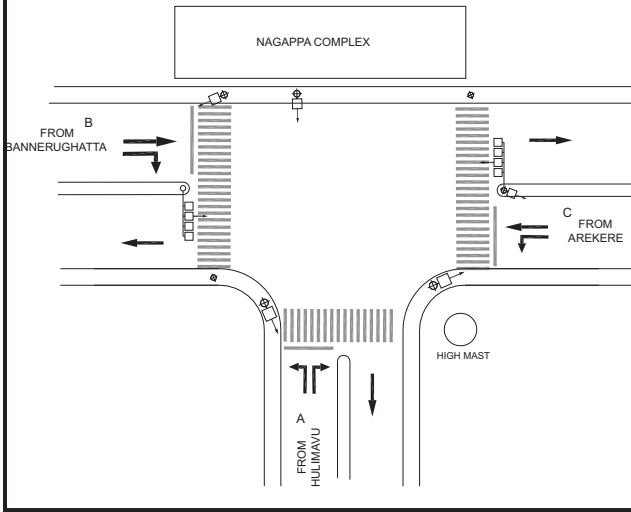

HULIMAVU JUNCTION, MICO LAYOUT POLICE STATION - FIXED

TIMINGS DATA											
BANNERGHATTA RD X HULIMAVU JN			PHASE				CYCLE TIME				
	ROAD	FROM	1		2		3		4		
DATA	A	HULIMAVU	R	L		L			EXCLUSIVE PEDESTRIAN		
	B	BANNERGHATTA			R		S				S
	C	AREKERE		L				L			S
TIMINGS	07:00	08:00	15		15		35		10		075
	08:00	10:00	25		15		65		10		115
	10:00	17:30	15		15		45		10		085
	17:30	20:30	25		15		70		10		120
	20:30	22:00	15		15		40		05		075
SUNDAY	07:00	22:00	15		15		35		07		072

TIMINGS DATA											
BANNERUGHATTA RD X J.P.NAGAR DOUBLE RD			PHASE				CYCLE TIME				
	ROAD	FROM	1		2		3		4		
DATA	A	JAYADEVA HOSPITAL	R		S		S		EXCLUSIVE PEDESTRIAN		
	B	BANNERUGHATTA				L	S				L
	C	J.P.NAGAR		L				R			L
TIMINGS	07:00	08:00	20		45		25		10		100
	08:00	10:30	35		95		30		10		170
	10:30	17:00	20		45		25		10		100
	17:00	21:30	35		95		30		10		170
	21:30	23:00	20		45		25		05		095
SUNDAY	07:00	22:30	20		45		25		07		097

J.D. MARA JUNCTION, MICO LAYOUT POLICE STATION - FIXED