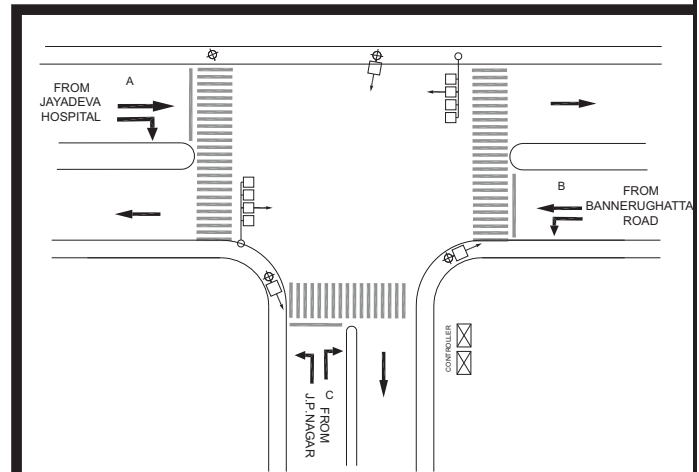

HULIMAVU JUNCTION, MICO LAYOUT POLICE STATION - FIXED

TIMINGS DATA											
BANNERGHATTA RD X HULIMAVU JN			PHASE				CYCLE TIME				
	ROAD	FROM	1		2		3		4		
DATA	A	HULIMAVU	R	L		L			EXCLUSIVE PEDESTRIAN		
	B	BANNERGHATTA			R		S				S
	C	AREKERE		L				L			S
TIMINGS	07:00	08:00	15		15		35		10		075
	08:00	10:00	25		15		65		10		115
	10:00	17:30	15		15		45		10		085
	17:30	20:30	25		15		70		10		120
	20:30	22:00	15		15		40		05		075
SUNDAY	07:00	22:00	15		15		35		07		072

TIMINGS DATA											
BANNERUGHATTA RD X J.P.NAGAR DOUBLE RD			PHASE				CYCLE TIME				
	ROAD	FROM	1		2		3		4		
DATA	A	JAYADEVA HOSPITAL	R		S		S		EXCLUSIVE PEDESTRIAN		
	B	BANNERUGHATTA				L	S				L
	C	J.P.NAGAR		L				R			L
TIMINGS	07:00	08:00	20		45		25		10		100
	08:00	10:30	35		95		30		10		170
	10:30	17:00	20		45		25		10		100
	17:00	21:30	35		95		30		10		170
	21:30	23:00	20		45		25		05		095
SUNDAY	07:00	22:30	20		45		25		07		097

J.D. MARA JUNCTION, MICO LAYOUT POLICE STATION - FIXED