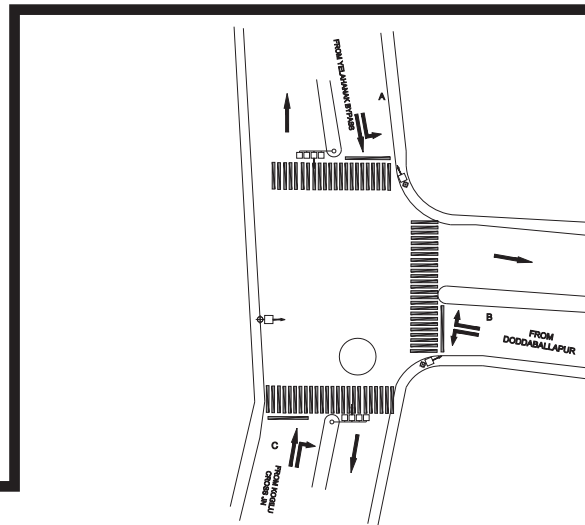

KOGILU CROSS JUNCTION, YELAHANKA POLICE STATION - FIXED

TIMINGS DATA															
			PHASE						CYCLE TIME						
	ROAD	FROM	1		2		3		4		5		6		
DATA	A	DEVANAHALLI	R	L	S	L	S			L				EXCLUSIVE PEDESTRIAN	
	B	HEBBAL				L	S	R	L	S					
	C	KOGILU						L		R	L	S			
	D	YELAHANKA POLICE STATION									R	L	S		
	E	MARKET ROAD									L	S			
TIMINGS	00:00	07:00	15		80		10		10		10		00		125
	07:00	08:30	30		30		20		15		15		10		120
	08:30	11:00	35		35		20		15		17		10		132
	11:00	17:00	30		30		20		13		15		10		118
	17:00	20:00	35		35		20		15		17		10		132
	20:00	22:00	30		30		15		13		15		08		098
	22:00	23:00	25		30		15		10		12		06		098
	23:00	23:59	15		80		10		10		10		00		125

TIMINGS DATA											
			PHASE				CYCLE TIME				
	ROAD	FROM	1		2		3		4		
DATA	A	YELAHANKA BYPASS	L	S	L					EXCLUSIVE PEDESTRIAN	
	B	DODDABALLAPURA	L		R	L		L			
	C	KOGILU CROSS					R	S			
TIMINGS	07:00	08:00	25		40		25		20		110
	08:00	12:00	35		50		40		20		145
	12:00	16:00	25		45		30		20		120
	16:00	20:00	35		60		40		20		155
	20:00	22:00	20		30		20		00		070