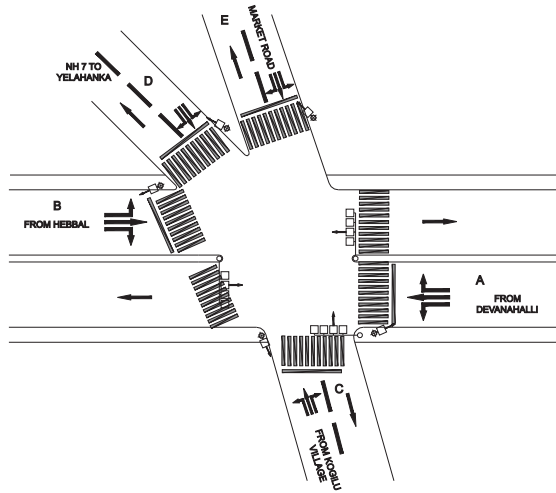

KOGILU CROSS JUNCTION, YELAHANKA POLICE STATION - FIXED

TIMINGS DATA															
			PHASE						CYCLE TIME						
	ROAD	FROM	1		2		3		4		5		6		
DATA	A	DEVANAHALLI	R	L	S	L	S			L				EXCLUSIVE PEDESTRIAN	
	B	HEBBAL				L	S	R	L	S					
	C	KOGILU						L		R	L	S			
	D	YELAHANKA POLICE STATION									R	L	S		
	E	MARKET ROAD									L	S			
TIMINGS	00:00	07:00	15		80		10		10		10		00		125
	07:00	08:30	30		30		20		15		15		10		120
	08:30	11:00	35		35		20		15		17		10		132
	11:00	17:00	30		30		20		13		15		10		118
	17:00	20:00	35		35		20		15		17		10		132
	20:00	22:00	30		30		15		13		15		08		098
	22:00	23:00	25		30		15		10		12		06		098
	23:00	23:59	15		80		10		10		10		00		125

TIMINGS DATA											
			PHASE				CYCLE TIME				
	ROAD	FROM	1		2		3		4		
DATA	A	YELAHANKA BYPASS	L	S	L					EXCLUSIVE PEDESTRIAN	
	B	DODDABALLAPURA	L		R	L		L			
	C	KOGILU CROSS					R	S			
TIMINGS	07:00	08:00	25		40		25		20		110
	08:00	12:00	35		50		40		20		145
	12:00	16:00	25		45		30		20		120
	16:00	20:00	35		60		40		20		155
	20:00	22:00	20		30		20		00		070

YELAHANKA CIRCLE JUNCTION, YELAHANKA POLICE STATION - FIXED