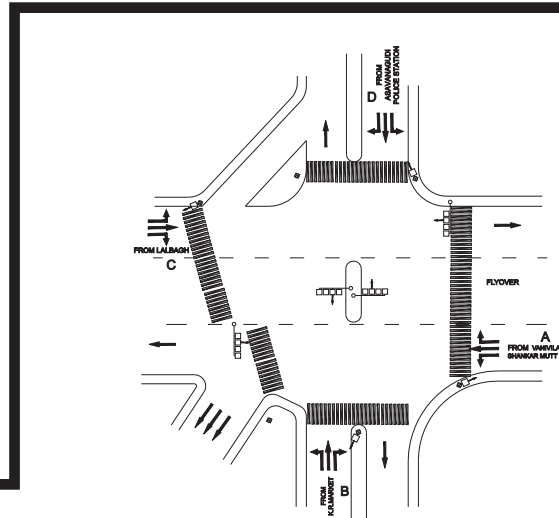

LALBAGH WEST GATE JUNCTION, BASAVANAGUDI POLICE STATION - VAC

TIMINGS DATA													
			PHASE					CYCLE TIME					
	ROAD	FROM	1		2		3		4		5		
DATA	A	RV TEACHERS COLLEGE	L	S							EXCLUSIVE PEDESTRIAN		
	B	LALBAGH MAIN GATE / KUMBIGAL ROAD	L		R	L	S						
	C	MINERVA		S			R	S					
	D	NNK RAO ROAD					L	S					
	E	VANIVILAS			L				R	L			S
TIMINGS weekdays (/sunday)	07:00	08:30	40		25		15		15 (10)		10 (8)		105 (098)
	08:30	11:00	60 (45)		40 (30)		30 (20)		15		10		155 (120)
	11:00	16:00	50 (40)		40 (30)		25 (20)		15 (10)		10		140 (110)
	16:00	22:00	40		75 (40)		25 (20)		15		10		165 (125)
	22:00	23:00	20		15		15		25 (15)		10 (7)		085 (072)

TIMINGS DATA													
KR MARKET X BASAVANAGUDI PS			PHASE					CYCLE TIME					
	ROAD	FROM	1		2		3		4		5		
DATA	A	VANIVILAS SHANKARMUTT	R	L	S	L					EXCLUSIVE PEDESTRIAN		
	B	K.R. MARKET				R	L	S	L				
	C	LALBAGH						R	L	S			L
	D	BASAVANAGUDI PS	L							R			L
TIMINGS	07:00	09:00	25		35		10		30		10		110
	09:00	11:00	30		45		15		40		10		140
	11:00	17:00	25		35		10		30		10		110
	17:00	20:00	30		45		15		40		10		140
	20:00	22:00	25		35		10		30		10		110
SUNDAY	07:30	22:00	25		35		10		30		10		110

NATIONAL COLLEGE JUNCTION, BASAVANAGUDI POLICE STATION - VAC