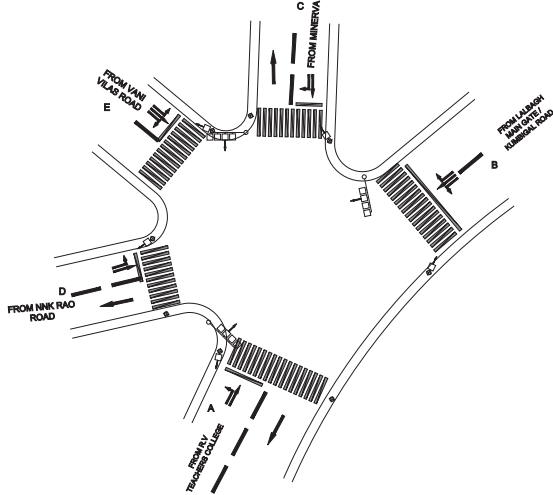

LALBAGH WEST GATE JUNCTION, BASAVANAGUDI POLICE STATION - VAC

TIMINGS DATA													
			PHASE					CYCLE TIME					
	ROAD	FROM	1		2		3		4		5		
DATA	A	RV TEACHERS COLLEGE	L	S							EXCLUSIVE PEDESTRIAN		
	B	LALBAGH MAIN GATE / KUMBIGAL ROAD	L		R	L	S						
	C	MINERVA		S			R	S					
	D	NNK RAO ROAD					L	S					
	E	VANIVILAS			L				R	L			S
TIMINGS weekdays (/sunday)	07:00	08:30	40		25		15		15 (10)		10 (8)		105 (098)
	08:30	11:00	60 (45)		40 (30)		30 (20)		15		10		155 (120)
	11:00	16:00	50 (40)		40 (30)		25 (20)		15 (10)		10		140 (110)
	16:00	22:00	40		75 (40)		25 (20)		15		10		165 (125)
	22:00	23:00	20		15		15		25 (15)		10 (7)		085 (072)

TIMINGS DATA													
KR MARKET X BASAVANAGUDI PS			PHASE					CYCLE TIME					
	ROAD	FROM	1		2		3		4		5		
DATA	A	VANIVILAS SHANKARMUTT	R	L	S	L					EXCLUSIVE PEDESTRIAN		
	B	K.R. MARKET				R	L	S	L				
	C	LALBAGH						R	L	S			L
	D	BASAVANAGUDI PS	L							R			L
TIMINGS	07:00	09:00	25		35		10		30		10		110
	09:00	11:00	30		45		15		40		10		140
	11:00	17:00	25		35		10		30		10		110
	17:00	20:00	30		45		15		40		10		140
	20:00	22:00	25		35		10		30		10		110
SUNDAY	07:30	22:00	25		35		10		30		10		110

NATIONAL COLLEGE JUNCTION, BASAVANAGUDI POLICE STATION - VAC