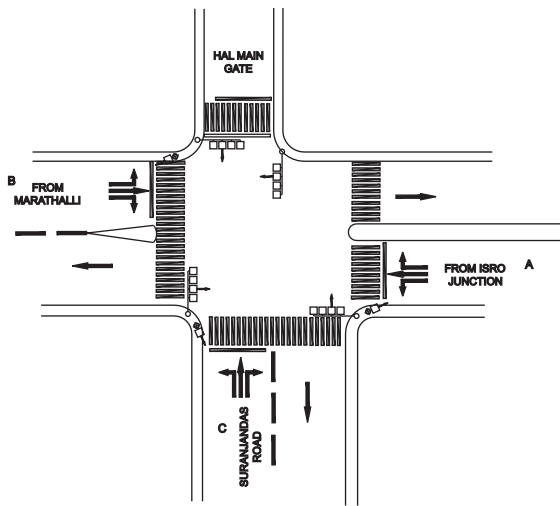

KUVEMPU CIRCLE JUNCTION - HAL MAIN GATE, AIRPORT POLICE STATION - FIXED

TIMINGS DATA														
OLD AIRPORT RD X SURJANDAS RD			PHASE					CYCLE TIME						
	ROAD	FROM	1			2			3		4		5	
DATA	A	ISRO JUNCTION	R	L	S		L	S		L			EXCLUSIVE PEDESTRIAN	
	B	MARATHALLI					L	S			R	L		S
	C	SURJANDAS ROAD							R	L	S			L
TIMINGS	07:00	07:30	10			70		40		40		15		175
	07:30	10:30	10			80		45		50		20		205
	10:30	16:30	10			70		40		40		15		175
	16:30	20:00	10			80		45		50		20		205
	20:00	22:00	10			70		40		40		15		175
SUNDAY	08:00	22:00	10			50		30		30		10		130

TIMINGS DATA								
OLD AIRPORT ROAD			PHASE				CYCLE TIME	
	ROAD	FROM	1		2			3
DATA	A	HAL				L	S	EXCLUSIVE PEDESTRIAN
	B	DOMLUR	R	L	S		S	
	C	J.B.NAGAR		L		L		
TIMINGS	07:00	08:30	50		73		15	138
	08:00	11:00	70		103		20	193
	11:00	16:30	48		70		20	138
	16:30	20:30	70		103		20	193
	20:30	23:00	48		70		20	138
SUNDAY	07:00	23:00	50		73		15	138

MANIPAL HOSPITAL JUNCTION, AIRPORT POLICE STATION - VAC