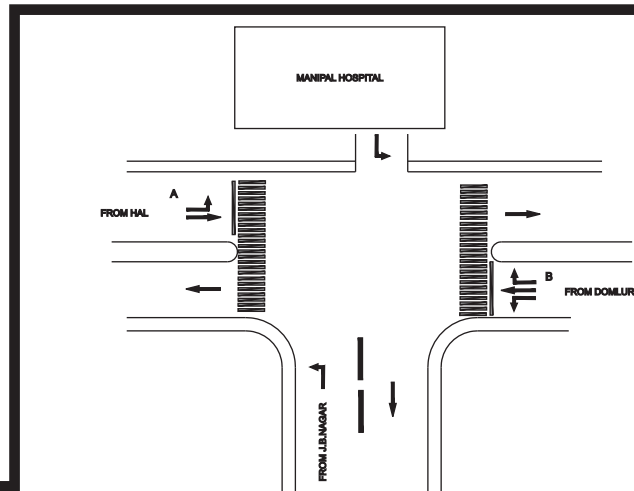

KUVEMPU CIRCLE JUNCTION - HAL MAIN GATE, AIRPORT POLICE STATION - FIXED

TIMINGS DATA														
OLD AIRPORT RD X SURJANDAS RD			PHASE					CYCLE TIME						
	ROAD	FROM	1			2			3		4		5	
DATA	A	ISRO JUNCTION	R	L	S		L	S		L			EXCLUSIVE PEDESTRIAN	
	B	MARATHALLI					L	S			R	L		S
	C	SURJANDAS ROAD							R	L	S			L
TIMINGS	07:00	07:30	10			70		40		40		15		175
	07:30	10:30	10			80		45		50		20		205
	10:30	16:30	10			70		40		40		15		175
	16:30	20:00	10			80		45		50		20		205
	20:00	22:00	10			70		40		40		15		175
SUNDAY	08:00	22:00	10			50		30		30		10		130

TIMINGS DATA								
OLD AIRPORT ROAD			PHASE				CYCLE TIME	
	ROAD	FROM	1		2			3
DATA	A	HAL				L	S	EXCLUSIVE PEDESTRIAN
	B	DOMLUR	R	L	S		S	
	C	J.B.NAGAR		L		L		
TIMINGS	07:00	08:30	50		73		15	138
	08:00	11:00	70		103		20	193
	11:00	16:30	48		70		20	138
	16:30	20:30	70		103		20	193
	20:30	23:00	48		70		20	138
SUNDAY	07:00	23:00	50		73		15	138

MANIPAL HOSPITAL JUNCTION, AIRPORT POLICE STATION - VAC