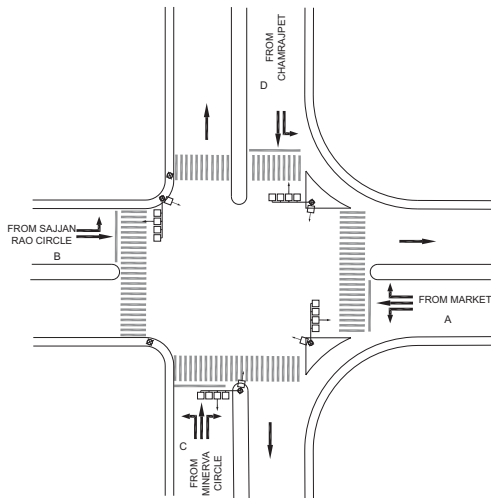

BASAPPA CIRCLE JUNCTION, K.R. MARKET POLICE STATION - FIXED

TIMINGS DATA														
			PHASE					CYCLE TIME						
	ROAD	FROM	1		2		3		4		5			
DATA	A	MARKET	R	L	S		L	S	L			EXCLUSIVE PEDESTRIAN		
	B	SAJJANRAO CIRCLE					L	S						
	C	MINERVA CIRCLE							R	L	S		L	S
	D	CHAMRAJPET		L									L	S
TIMINGS	07:00	08:00	70		25		40		45		10		190	
	08:00	12:00	80		30		50		50		10		220	
	12:00	16:00	70		25		40		45		10		190	
	16:00	22:00	80		30		50		50		10		220	
	22:00	23:00	70		25		40		45		10		190	

TIMINGS DATA									
			PHASE				CYCLE TIME		
	ROAD	FROM	1		2			3	
DATA	A	MINERVA	R		S		P	EXCLUSIVE PEDESTRIAN	
	B	MARKET		P		L	S		
TIMINGS	07:00	09:00	086 (71)		49 (39)		15 (10)		150 (120)
	09:00	12:00	126 (103)		56 (39)		18 (13)		200 (155)
	12:00	16:00	086 (71)		49 (39)		15 (10)		150 (120)
	16:00	20:00	126 (103)		56 (39)		18 (13)		200 (155)
	20:00	23:00	086 (71)		49 (39)		15 (10)		150 (120)

BHARAT TALKIES JUNCTION, K.R. MARKET POLICE STATION - SYNC