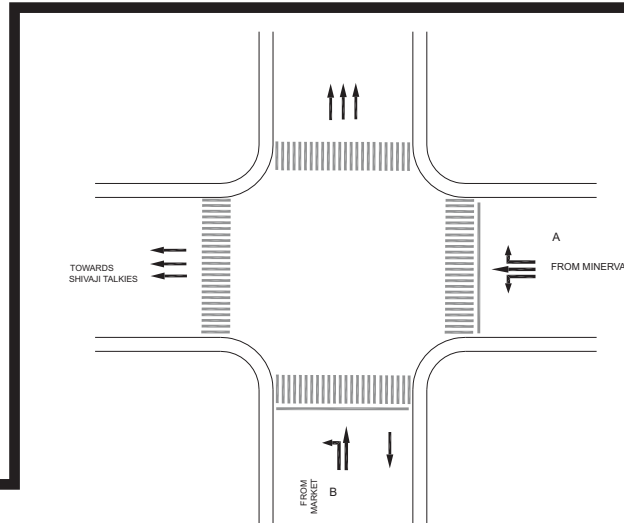

BASAPPA CIRCLE JUNCTION, K.R. MARKET POLICE STATION - FIXED

TIMINGS DATA														
			PHASE					CYCLE TIME						
	ROAD	FROM	1		2		3		4		5			
DATA	A	MARKET	R	L	S		L	S	L			EXCLUSIVE PEDESTRIAN		
	B	SAJJANRAO CIRCLE					L	S						
	C	MINERVA CIRCLE							R	L	S		L	S
	D	CHAMRAJPET		L									L	S
TIMINGS	07:00	08:00	70		25		40		45		10		190	
	08:00	12:00	80		30		50		50		10		220	
	12:00	16:00	70		25		40		45		10		190	
	16:00	22:00	80		30		50		50		10		220	
	22:00	23:00	70		25		40		45		10		190	

TIMINGS DATA									
			PHASE				CYCLE TIME		
	ROAD	FROM	1		2			3	
DATA	A	MINERVA	R		S		P	EXCLUSIVE PEDESTRIAN	
	B	MARKET		P		L	S		
TIMINGS	07:00	09:00	086 (71)		49 (39)		15 (10)		150 (120)
	09:00	12:00	126 (103)		56 (39)		18 (13)		200 (155)
	12:00	16:00	086 (71)		49 (39)		15 (10)		150 (120)
	16:00	20:00	126 (103)		56 (39)		18 (13)		200 (155)
	20:00	23:00	086 (71)		49 (39)		15 (10)		150 (120)

BHARAT TALKIES JUNCTION, K.R. MARKET POLICE STATION - SYNC