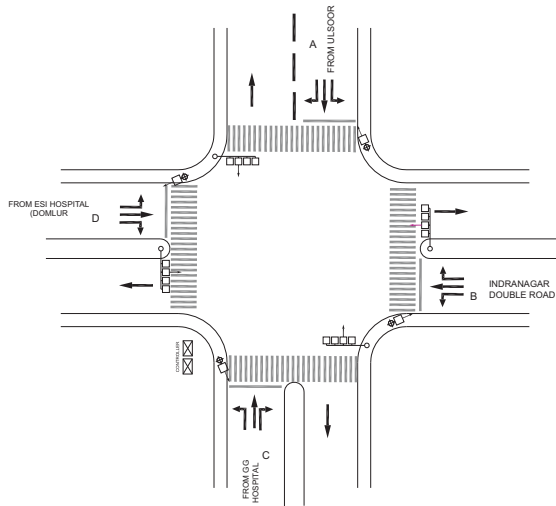

INDIRANAGAR ESI HOSPITAL JUNCTION, INDIRANAGAR POLICE STATION - FIXED

TIMINGS DATA													
ULSOOR RD X GG HOSPITAL RD			PHASE					CYCLE TIME					
	ROAD	FROM	1		2		3		4		5		
DATA	A	ULSOOR	R	L	S		L					EXCLUSIVE PEDESTRIAN	
	B	INDRA NAGAR DOUBLE ROAD				R	L	S	L				
	C	GG HOSPITAL						R	L	S	L		
	D	ESI HOSPITAL (DOMLUR)		L						R	L		S
TIMINGS	07:00	8:00	30		30		15		30		10		115
	08:00	11:00	60		50		20		45		10		185
	11:00	16:30	50		45		15		40		10		160
	16:30	20:30	70		50		15		60		10		205
	20:30	22:30	30		30		15		30		10		115
SUNDAY	07:00	22:30	30		30		15		25		08		108

TIMINGS DATA											
OM ROAD X BMTC SERVICE RD JN			PHASE					CYCLE TIME			
	ROAD	FROM	1		2		3		4		
DATA	A	K.R.PURAM	L	S						EXCLUSIVE PEDESTRIAN	
	B	BMTC DEPOT			R	L		L			
	C	ANJANEYA TEMPLE		S			R	S			
TIMINGS	07:00	08:00	90		15		15		10		130
	08:00	12:00	100		20		20		10		150
	12:00	16:00	90		15		15		10		130
	16:00	22:00	100		20		20		10		150
	22:00	23:00	70		15		15		05		105
SUNDAY	07:30	22:30	70		15		15		08		108

OM ROAD-BMTC DEPOT JUNCTION, INDIRANAGAR POLICE STATION - METRO WORK