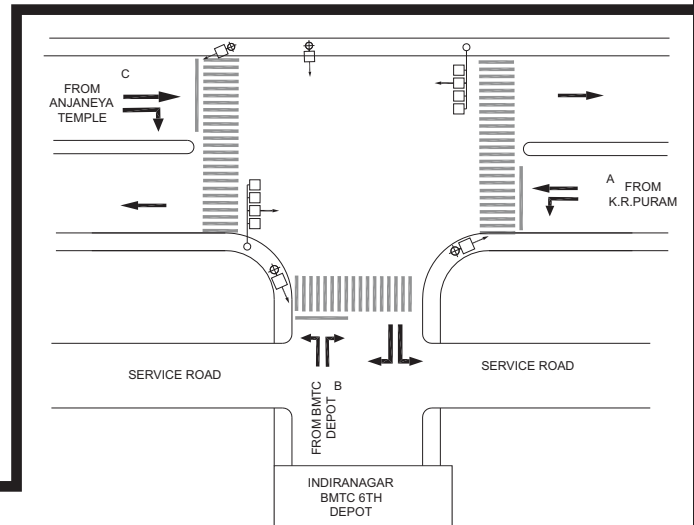

INDIRANAGAR ESI HOSPITAL JUNCTION, INDIRANAGAR POLICE STATION - FIXED

TIMINGS DATA													
ULSOOR RD X GG HOSPITAL RD			PHASE					CYCLE TIME					
	ROAD	FROM	1		2		3		4		5		
DATA	A	ULSOOR	R	L	S		L					EXCLUSIVE PEDESTRIAN	
	B	INDRA NAGAR DOUBLE ROAD				R	L	S	L				
	C	GG HOSPITAL						R	L	S	L		
	D	ESI HOSPITAL (DOMLUR)		L						R	L		S
TIMINGS	07:00	8:00	30		30		15		30		10		115
	08:00	11:00	60		50		20		45		10		185
	11:00	16:30	50		45		15		40		10		160
	16:30	20:30	70		50		15		60		10		205
	20:30	22:30	30		30		15		30		10		115
SUNDAY	07:00	22:30	30		30		15		25		08		108

TIMINGS DATA											
OM ROAD X BMTC SERVICE RD JN			PHASE					CYCLE TIME			
	ROAD	FROM	1		2		3		4		
DATA	A	K.R.PURAM	L	S						EXCLUSIVE PEDESTRIAN	
	B	BMTC DEPOT			R	L		L			
	C	ANJANEYA TEMPLE		S			R	S			
TIMINGS	07:00	08:00	90		15		15		10		130
	08:00	12:00	100		20		20		10		150
	12:00	16:00	90		15		15		10		130
	16:00	22:00	100		20		20		10		150
	22:00	23:00	70		15		15		05		105
SUNDAY	07:30	22:30	70		15		15		08		108

OM ROAD-BMTC DEPOT JUNCTION, INDIRANAGAR POLICE STATION - METRO WORK