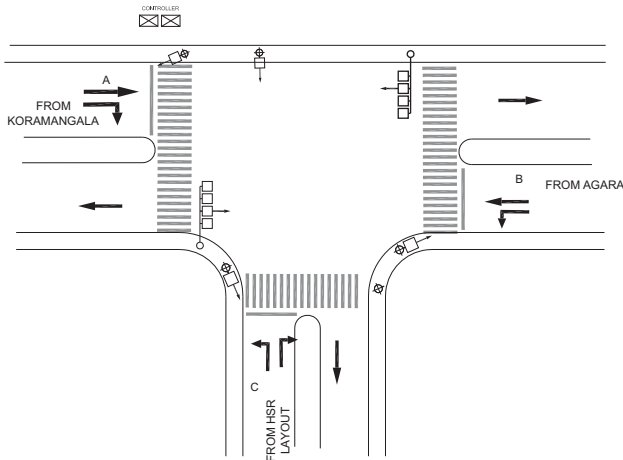

AUTOMART JUNCTION, MADIWALA POLICE STATION - FIXED

TIMINGS DATA											
SARJAPUR RD X 14TH MAIN HSR LYT			PHASE				CYCLE TIME				
	ROAD	FROM	1		2			3		4	
DATA	A	KORAMANGALA	R		S		S			EXCLUSIVE PEDESTRIAN	
	B	AGARA				L	S		L		
	C	HSR LAYOUT		L				R	L		
TIMINGS	07:00	08:00	50		10		15		00		075
	08:00	11:00	80		15		20		10		125
	11:00	16:00	60		10		20		10		100
	16:00	21:00	80		15		20		10		125
	21:00	23:00	35		10		10		00		055
SUNDAY	07:00	22:00	50		10		15		00		075

TIMINGS DATA									
HOSUR RD X INNER RING RD			PHASE				CYCLE TIME		
	ROAD	FROM	1		2			3	
DATA	A	SILK BOARD	R		S		P	EXCLUSIVE PEDESTRIAN	
	B	KORAMANGALA WATER TANK				R	S		
TIMINGS	07:00	08:30	90		20		10		120
	08:30	11:00	120		30		10		160
	11:00	16:30	90		20		10		120
	16:30	20:30	120		30		10		160
	20:30	23:00	90		20		10		120
SUNDAY	07:00	22:30	90		20		10		120

AYYAPPA TEMPLE JUNCTION, MADIWALA POLICE STATION - FIXED