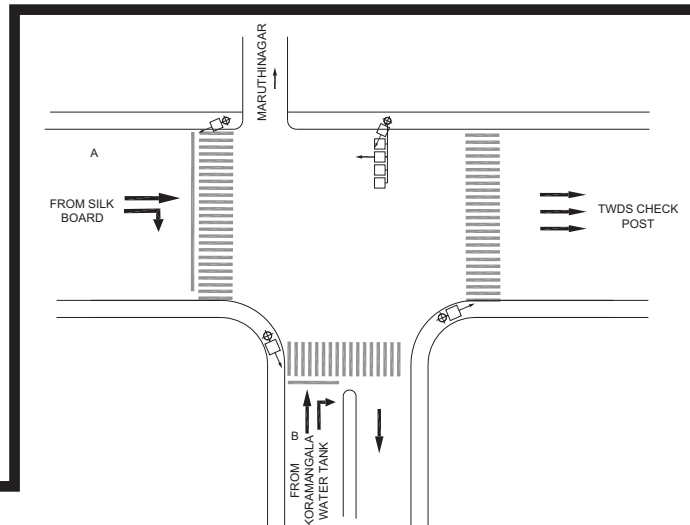

AUTOMART JUNCTION, MADIWALA POLICE STATION - FIXED

TIMINGS DATA											
SARJAPUR RD X 14TH MAIN HSR LYT			PHASE				CYCLE TIME				
	ROAD	FROM	1		2			3		4	
DATA	A	KORAMANGALA	R		S		S			EXCLUSIVE PEDESTRIAN	
	B	AGARA				L	S		L		
	C	HSR LAYOUT		L				R	L		
TIMINGS	07:00	08:00	50		10		15		00		075
	08:00	11:00	80		15		20		10		125
	11:00	16:00	60		10		20		10		100
	16:00	21:00	80		15		20		10		125
	21:00	23:00	35		10		10		00		055
SUNDAY	07:00	22:00	50		10		15		00		075

TIMINGS DATA									
HOSUR RD X INNER RING RD			PHASE				CYCLE TIME		
	ROAD	FROM	1		2			3	
DATA	A	SILK BOARD	R		S		P	EXCLUSIVE PEDESTRIAN	
	B	KORAMANGALA WATER TANK				R	S		
TIMINGS	07:00	08:30	90		20		10		120
	08:30	11:00	120		30		10		160
	11:00	16:30	90		20		10		120
	16:30	20:30	120		30		10		160
	20:30	23:00	90		20		10		120
SUNDAY	07:00	22:30	90		20		10		120

AYYAPPA TEMPLE JUNCTION, MADIWALA POLICE STATION - FIXED