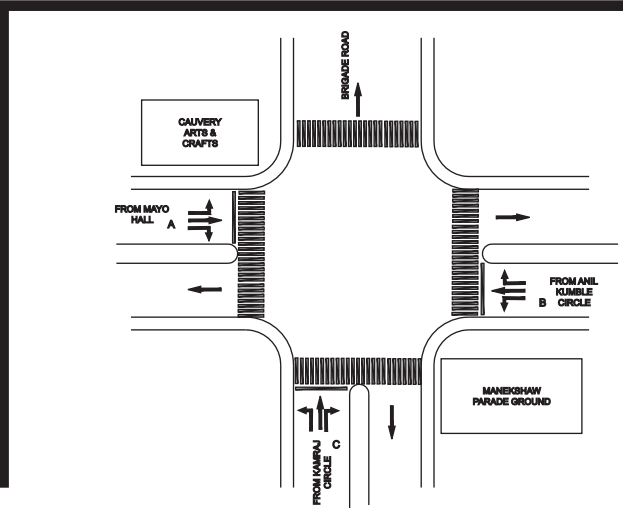

ANEPALYA JUNCTION, ASHOK NAGAR POLICE STATION - FIXED

TIMINGS DATA									
HOSUR RD X BANNERUGHATTA RD			PHASE					CYCLE TIME	
	ROAD	FROM	1			2		3	
DATA	A	CMP JN	R		S			EXCLUSIVE PEDESTRIAN	
	B	ADUGODI JN				L	S		
	C	BANNERUGHATTA ROAD		L					
TIMINGS	07:00	09:00	30			30		10	070
	09:00	12:00	40			55		10	105
	12:00	15:00	30			30		10	070
	15:00	21:00	45			50		10	105
	21:00	23:00	25			25		10	060
SUNDAY	07:00	22:30	30			25		10	065

TIMINGS DATA										
			PHASE					CYCLE TIME		
	ROAD	FROM	1			2		3	4	
DATA	A	MAYO HALL	R	L	S			EXCLUSIVE PEDESTRIAN		
	B	ANIL KUMBLE CIRCLE				R	L		S	L
	C	KAMRAJ CIRCLE		L					R	L
TIMINGS	07:00	08:00	20			20		40	10	090
	08:00	12:00	50			45		50	10	155
	12:00	16:00	50			30		60	10	150
	16:00	21:00	60			40		60	10	170
	21:00	23:00	30			30		50	10	120

ARTS & CRAFT CIRCLE JUNCTION, ASHOK NAGAR POLICE STATION - FIXED