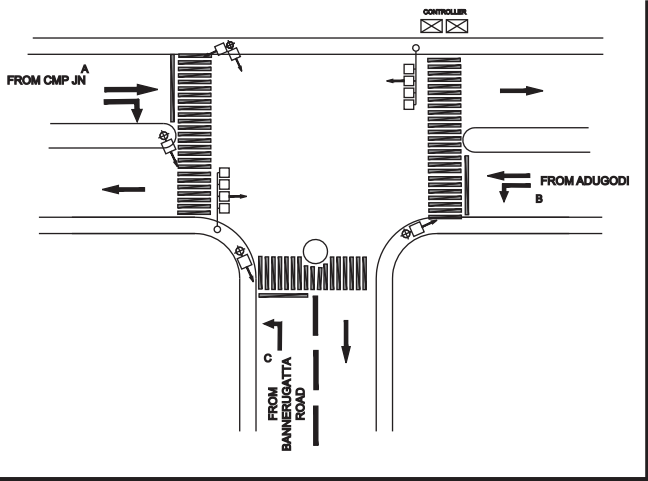

ANEPALYA JUNCTION, ASHOK NAGAR POLICE STATION - FIXED

TIMINGS DATA									
HOSUR RD X BANNERUGHATTA RD			PHASE					CYCLE TIME	
	ROAD	FROM	1			2		3	
DATA	A	CMP JN	R		S			EXCLUSIVE PEDESTRIAN	
	B	ADUGODI JN				L	S		
	C	BANNERUGHATTA ROAD		L					
TIMINGS	07:00	09:00	30			30		10	070
	09:00	12:00	40			55		10	105
	12:00	15:00	30			30		10	070
	15:00	21:00	45			50		10	105
	21:00	23:00	25			25		10	060
SUNDAY	07:00	22:30	30			25		10	065

TIMINGS DATA										
			PHASE					CYCLE TIME		
	ROAD	FROM	1			2		3	4	
DATA	A	MAYO HALL	R	L	S			EXCLUSIVE PEDESTRIAN		
	B	ANIL KUMBLE CIRCLE				R	L		S	L
	C	KAMRAJ CIRCLE		L					R	L
TIMINGS	07:00	08:00	20			20		40	10	090
	08:00	12:00	50			45		50	10	155
	12:00	16:00	50			30		60	10	150
	16:00	21:00	60			40		60	10	170
	21:00	23:00	30			30		50	10	120

ARTS & CRAFT CIRCLE JUNCTION, ASHOK NAGAR POLICE STATION - FIXED