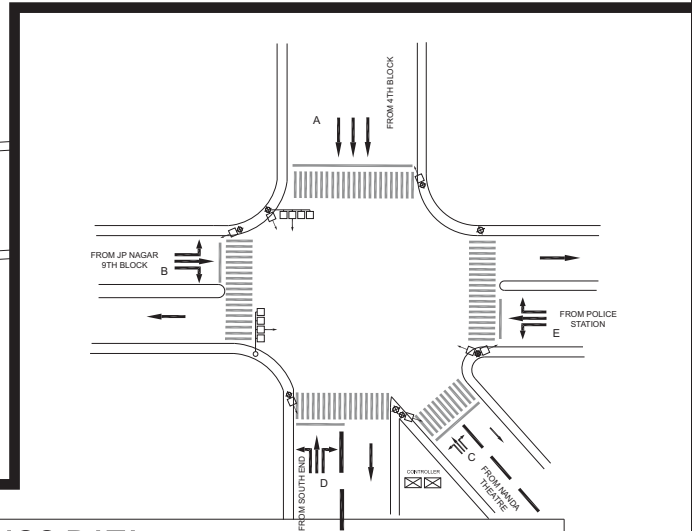

SOUTH END CIRCLE JUNCTION, JAYANAGAR POLICE STATION - FIXED

TIMINGS DATA															
			PHASE						CYCLE TIME						
	ROAD	FROM	1		2		3		4		5		6		
DATA	A	J P NAGAR	L	S				L						EXCLUSIVE PEDESTRIAN	
	B	SOUTH END RD.			R	L	S			L					
	C	P T STREET						R	L	S					
	D	4TH BLOCK							R	L	S				
	E	R V COLLEGE	L	S											
	F	ELEPHANT ROCK ROAD									R	L	S		
TIMINGS	07:00	08:00	30		20			20		20			20	10	120
	08:00	11:00	55		25			30		25			30	10	175
	11:00	16:00	30		20			20		20			20	10	120
	16:00	20:00	55		25			30		25			30	10	175
	20:00	23:00	30		20			20		20			20	10	120
SUNDAY	07:00	23:00	30		20			20		20			20	10	120

TIMINGS DATA														
			PHASE						CYCLE TIME					
	ROAD	FROM	1		2		3		4		5		6	
DATA	A	4TH BLOCK	R	L	S	P		P		P		L		EXCLUSIVE PEDESTRIAN
	B	9TH BLOCK JP NAGAR				R	L	S		L				
	C	NANDA THEATRE				L		R	L	S		L		
	D	SOUTH END	L							R	L	S		
	E	POLICE STATION										R	L	
TIMINGS	07:00	09:00	80		20			20		30		15	10	175
	09:00	11:00	80		30			20		40		15	10	195
	11:00	16:00	70		30			15		20		15	10	160
	16:00	20:00	80		30			20		40		15	10	195
	20:00	22:00	70		25			15		30		15	10	165
SUNDAY	07:30	22:00	70		30			15		20		15	10	160