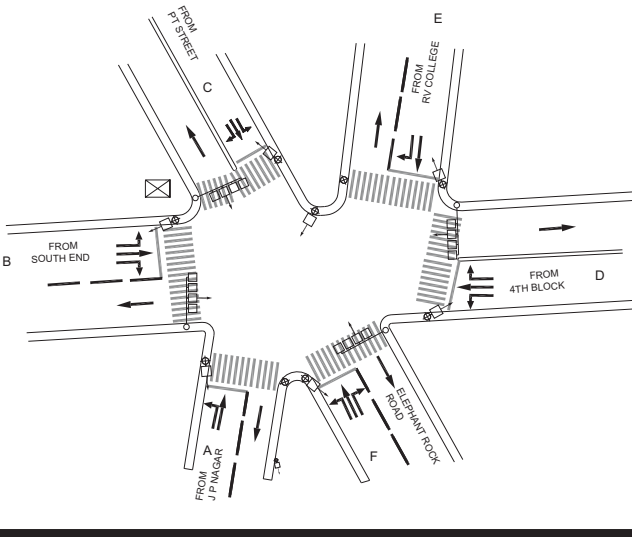

SOUTH END CIRCLE JUNCTION, JAYANAGAR POLICE STATION - FIXED

TIMINGS DATA															
			PHASE						CYCLE TIME						
	ROAD	FROM	1		2		3		4		5		6		
DATA	A	J P NAGAR	L	S				L						EXCLUSIVE PEDESTRIAN	
	B	SOUTH END RD.			R	L	S			L					
	C	P T STREET						R	L	S					
	D	4TH BLOCK							R	L	S				
	E	R V COLLEGE	L	S											
	F	ELEPHANT ROCK ROAD									R	L	S		
TIMINGS	07:00	08:00	30		20			20		20			20	10	120
	08:00	11:00	55		25			30		25			30	10	175
	11:00	16:00	30		20			20		20			20	10	120
	16:00	20:00	55		25			30		25			30	10	175
	20:00	23:00	30		20			20		20			20	10	120
SUNDAY	07:00	23:00	30		20			20		20			20	10	120

TIMINGS DATA														
			PHASE						CYCLE TIME					
	ROAD	FROM	1		2		3		4		5		6	
DATA	A	4TH BLOCK	R	L	S	P		P		P		L		EXCLUSIVE PEDESTRIAN
	B	9TH BLOCK JP NAGAR				R	L	S		L				
	C	NANDA THEATRE				L		R	L	S		L		
	D	SOUTH END	L							R	L	S		
	E	POLICE STATION										R	L	
TIMINGS	07:00	09:00	80		20			20		30		15	10	175
	09:00	11:00	80		30			20		40		15	10	195
	11:00	16:00	70		30			15		20		15	10	160
	16:00	20:00	80		30			20		40		15	10	195
	20:00	22:00	70		25			15		30		15	10	165
SUNDAY	07:30	22:00	70		30			15		20		15	10	160

SYNDICATE BANK CIRCLE-JAYANAGAR, JAYANAGAR POLICE STATION - VAC