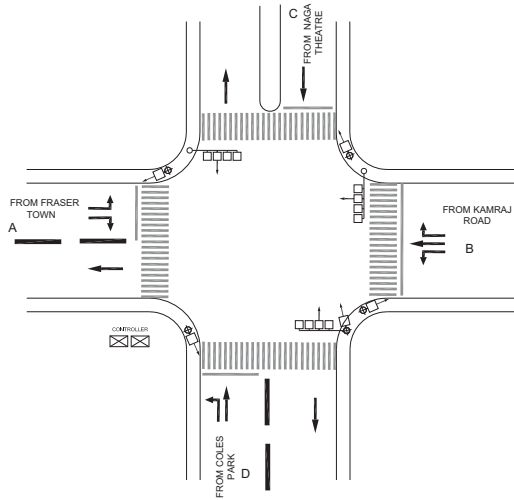

THOMAS BAKERY JUNCTION, SHIVAJI NAGAR POLICE STATION - VAC

TIMINGS DATA									
ST.JOHNS CHURCH RD X KAMRAJ RD JN			PHASE				CYCLE TIME		
	ROAD	FROM	1		2		3	4	
DATA	A	FRASER TOWN	R	L				EXCLUSIVE PEDESTRIAN	
	B	KAMRAJ ROAD			R	L	S		
	C	NAGA THEATRE					S		
	D	COLES PARK		L			L		S
TIMINGS	07:00	08:00	20		20		30	08	078
	08:00	12:00	20		20		50	08	098
	12:00	16:00	20		20		40	07	087
	16:00	21:00	20		20		60	10	110
	21:00	23:00	20		20		30	08	078
SUNDAY	07:00	22:30	15		20		35	07	077

TIMINGS DATA									
DICKENSON RD X KAMRAJ RD JN			PHASE				CYCLE TIME		
	ROAD	FROM	1		2		3	4	
DATA	A	DICKENSON ROAD	R	L		L		EXCLUSIVE PEDESTRIAN	
	B	KAMRAJ ROAD			R	S			
	C	SAFINA PLAZA					R		L
TIMINGS	07:00	09:00	15		10		20	15	060
	09:00	10:00	30		15		40	20	105
	10:00	12:00	40		30		60	20	150
	12:00	16:00	30		20		75	20	145
	16:00	20:00	40		30		75	20	165
	20:00	21:30	30		20		40	20	110
	21:30	23:00	10		10		15	15	050

TYAGI HENAGALAVARAYAN JUNCTION (DICKENSON RD.), SHIVAJI NAGAR POLICE STATION - VAC