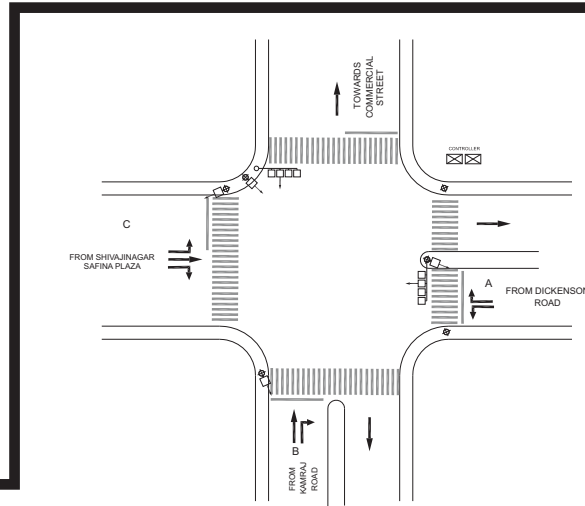

THOMAS BAKERY JUNCTION, SHIVAJI NAGAR POLICE STATION - VAC

TIMINGS DATA									
ST.JOHNS CHURCH RD X KAMRAJ RD JN			PHASE				CYCLE TIME		
	ROAD	FROM	1		2		3	4	
DATA	A	FRASER TOWN	R	L				EXCLUSIVE PEDESTRIAN	
	B	KAMRAJ ROAD			R	L	S		
	C	NAGA THEATRE					S		
	D	COLES PARK		L			L		S
TIMINGS	07:00	08:00	20		20		30	08	078
	08:00	12:00	20		20		50	08	098
	12:00	16:00	20		20		40	07	087
	16:00	21:00	20		20		60	10	110
	21:00	23:00	20		20		30	08	078
SUNDAY	07:00	22:30	15		20		35	07	077

TIMINGS DATA									
DICKENSON RD X KAMRAJ RD JN			PHASE				CYCLE TIME		
	ROAD	FROM	1		2		3	4	
DATA	A	DICKENSON ROAD	R	L		L		EXCLUSIVE PEDESTRIAN	
	B	KAMRAJ ROAD			R	S			
	C	SAFINA PLAZA					R		L
TIMINGS	07:00	09:00	15		10		20	15	060
	09:00	10:00	30		15		40	20	105
	10:00	12:00	40		30		60	20	150
	12:00	16:00	30		20		75	20	145
	16:00	20:00	40		30		75	20	165
	20:00	21:30	30		20		40	20	110
	21:30	23:00	10		10		15	15	050

TYAGI HENAGALAVARAYAN JUNCTION (DICKENSON RD.), SHIVAJI NAGAR POLICE STATION - VAC