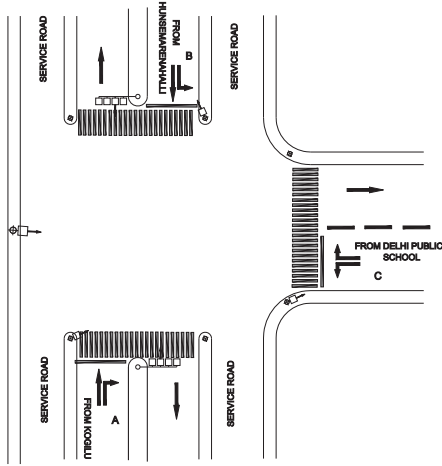

BAGALUR CROSS JUNCTION, YELAHANKA POLICE STATION - FIXED

TIMINGS DATA														
			PHASE					CYCLE TIME						
	ROAD	FROM	1		2		3		4		5			
DATA	A	KOGILU	R	S		S					EXCLUSIVE PEDESTRIAN			
	B	HUNSEMARENA HALLI				L	S	R	L	S				L
	C	DELHI PUBLIC SCHOOL		L									R	L
TIMINGS	00:00	07:00	15			80			10		10		00	110
	07:00	08:30	25			40			10		20		15	110
	08:30	11:00	30			40			10		20		15	115
	11:00	17:00	25			40			10		20		10	105
	17:00	20:00	35			40			10		20		15	120
	20:00	22:00	25			40			10		20		10	105
	22:00	23:00	20			40			10		15		07	092
23:00	23:59	15			80			10		10		00	110	

TIMINGS DATA														
			PHASE					CYCLE TIME						
	ROAD	FROM	1		2		3		4		5			
DATA	A	BAGALUR	R	L	S		L	S				EXCLUSIVE PEDESTRIAN		
	B	BIAL				L	S	R	L	S				
	C	HOSAHALLI		L						R	L			S
	D	HUNSEMARENA HALLI						L		R	L			S
TIMINGS	00:00	07:00	10			80			10		10		00	110
	07:00	08:30	15			45			15		20		10	105
	08:30	11:00	20			55			20		30		10	135
	11:00	17:00	15			45			15		20		08	103
	17:00	20:00	20			55			20		30		10	135
	20:00	22:00	15			45			15		20		08	103
	22:00	23:00	10			40			10		15		05	080
	23:00	23:59	10			80			10		10		00	110

HUNSEMARENAHALLI JUNCTION, YELAHANKA POLICE STATION - FIXED