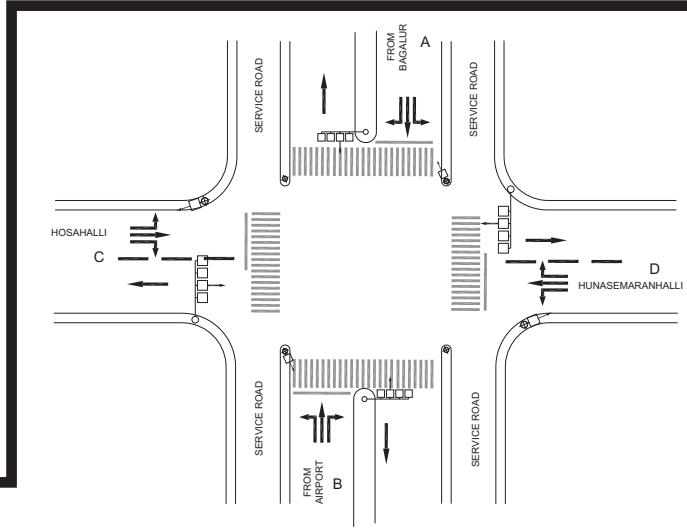

BAGALUR CROSS JUNCTION, YELAHANKA POLICE STATION - FIXED

TIMINGS DATA														
			PHASE					CYCLE TIME						
	ROAD	FROM	1		2		3		4		5			
DATA	A	KOGILU	R	S		S					EXCLUSIVE PEDESTRIAN			
	B	HUNSEMARENA HALLI				L	S	R	L	S				L
	C	DELHI PUBLIC SCHOOL		L									R	L
TIMINGS	00:00	07:00	15			80			10		10		00	110
	07:00	08:30	25			40			10		20		15	110
	08:30	11:00	30			40			10		20		15	115
	11:00	17:00	25			40			10		20		10	105
	17:00	20:00	35			40			10		20		15	120
	20:00	22:00	25			40			10		20		10	105
	22:00	23:00	20			40			10		15		07	092
23:00	23:59	15			80			10		10		00	110	

TIMINGS DATA														
			PHASE					CYCLE TIME						
	ROAD	FROM	1		2		3		4		5			
DATA	A	BAGALUR	R	L	S		L	S				EXCLUSIVE PEDESTRIAN		
	B	BIAL				L	S	R	L	S				
	C	HOSAHALLI		L						R	L			S
	D	HUNSEMARENA HALLI						L		R	L			S
TIMINGS	00:00	07:00	10			80			10		10		00	110
	07:00	08:30	15			45			15		20		10	105
	08:30	11:00	20			55			20		30		10	135
	11:00	17:00	15			45			15		20		08	103
	17:00	20:00	20			55			20		30		10	135
	20:00	22:00	15			45			15		20		08	103
	22:00	23:00	10			40			10		15		05	080
	23:00	23:59	10			80			10		10		00	110

HUNSEMARENAHALLI JUNCTION, YELAHANKA POLICE STATION - FIXED