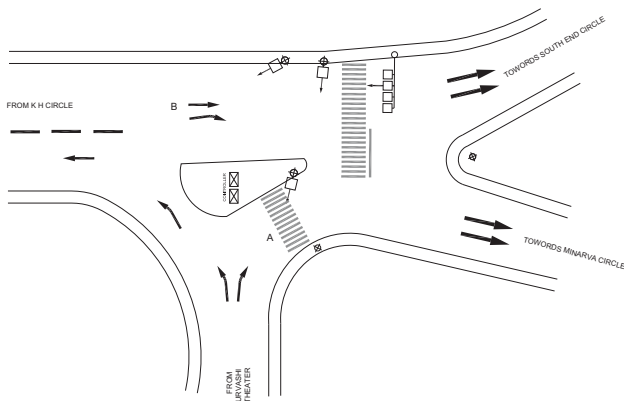

LALBAGH MAIN GATE JUNCTION, WILSON GARDEN POLICE STATION - VAC

TIMINGS DATA								
LALBAGH RD X DR. MARIGOWDA RD JN			PHASE				CYCLE TIME	
	ROAD	FROM	1			2		
DATA	A	URVASHI JN	R	L	S	L		
	B	K H CIRCLE				L	S	
TIMINGS	07:00	08:30	50			50		100
	08:30	12:00	75			65		140
	12:00	16:30	70			60		130
	16:30	20:30	75			65		140
	20:30	22:00	50			45		095

TIMINGS DATA								
DR.MARIGOWDA RD X NIMHANS RD JN			PHASE				CYCLE TIME	
	ROAD	FROM	1			2		
DATA	A	DAIRY CIRCLE		L	S	EXCLUSIVE PEDESTRIAN		
	B	LALBAGH			S			
	C	TWDS NIMHANS						
TIMINGS	07:00	08:00	60			20		080
	08:00	21:00	90			20		110
	21:00	23:00	60			15		075

NIMHANS JUNCTION, WILSON GARDEN POLICE STATION - VAC