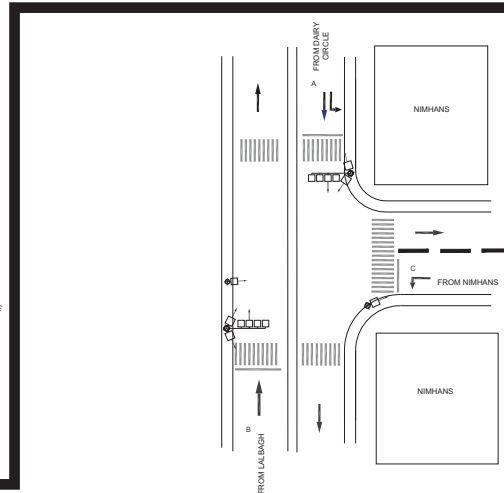

LALBAGH MAIN GATE JUNCTION, WILSON GARDEN POLICE STATION - VAC

TIMINGS DATA								
LALBAGH RD X DR. MARIGOWDA RD JN			PHASE				CYCLE TIME	
	ROAD	FROM	1			2		
DATA	A	URVASHI JN	R	L	S	L		
	B	K H CIRCLE				L	S	
TIMINGS	07:00	08:30	50			50		100
	08:30	12:00	75			65		140
	12:00	16:30	70			60		130
	16:30	20:30	75			65		140
	20:30	22:00	50			45		095

TIMINGS DATA								
DR.MARIGOWDA RD X NIMHANS RD JN			PHASE				CYCLE TIME	
	ROAD	FROM	1			2		
DATA	A	DAIRY CIRCLE		L	S	EXCLUSIVE PEDESTRIAN		
	B	LALBAGH			S			
	C	TWDS NIMHANS						
TIMINGS	07:00	08:00	60			20		080
	08:00	21:00	90			20		110
	21:00	23:00	60			15		075

NIMHANS JUNCTION, WILSON GARDEN POLICE STATION - VAC