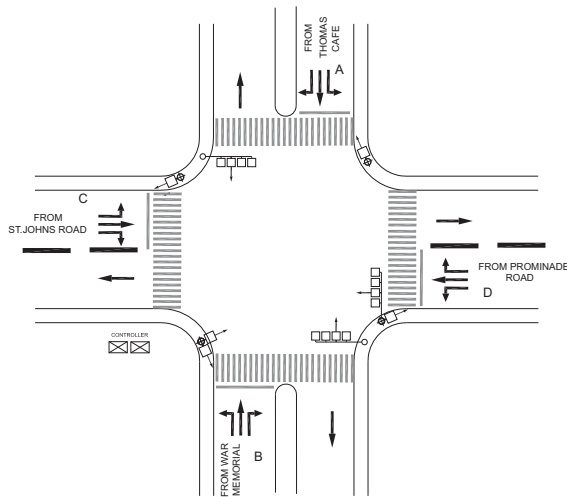

## NAGA THEATRE JUNCTION-ULSOOR, SHIVAJI NAGAR POLICE STATION - VAC

TIMINGS DATA															
ST.JOHN'S RD X ST.JOHN'S CHURCH RD			PHASE							CYCLE TIME					
	ROAD	FROM	1			2			3		4		5		
DATA	A	THOMAS CAFE	R	L	S								EXCLUSIVE PEDESTRIAN		
	B	WAR MEMORIAL				R	L	S	L						
	C	ST.JOHN'S ROAD		L					R	L	S	L		S	
	D	PROMINADE RD				L						L		S	
TIMINGS	07:00	08:00	15			20			20		20		07		082
	08:00	12:00	30			40			40		40		07		157
	12:00	16:00	25			30			40		35		06		136
	16:00	21:00	30			40			40		40		07		157
	21:00	23:00	15			20			20		20		05		080

TIMINGS DATA											
THIMMAIAH RD X QUEENS RD JN			PHASE							CYCLE TIME	
	ROAD	FROM	1			2			3		
DATA	A	QUEENS ROAD	R		S			S	EXCLUSIVE PEDESTRIAN		
	B	CANTONMENT				R		S			
TIMINGS	07:00	08:00	35			50			08		093
	08:00	12:00	45			70			08		123
	12:00	16:00	35			50			07		092
	16:00	22:00	45			70			08		123
	22:00	23:00	35			50			05		090
SUNDAY	07:00	22:30	35			50			07		092

## VETERINARY HOSPITAL JUNCTION, QUEENS ROAD, SHIVAJI NAGAR POLICE STATION - FIXED