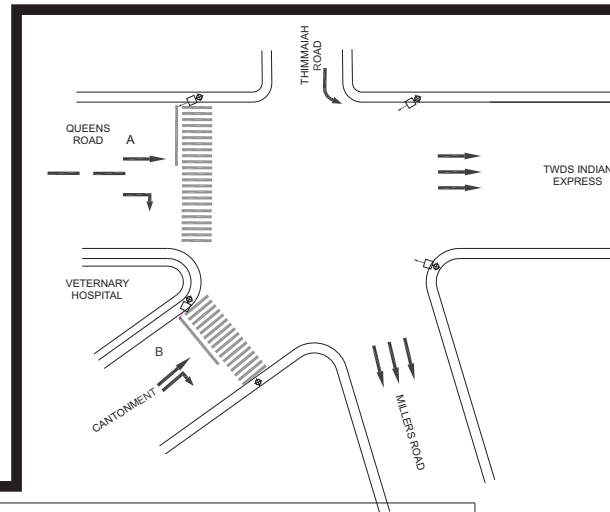

## NAGA THEATRE JUNCTION-ULSOOR, SHIVAJI NAGAR POLICE STATION - VAC

TIMINGS DATA															
ST.JOHN'S RD X ST.JOHN'S CHURCH RD			PHASE							CYCLE TIME					
	ROAD	FROM	1			2			3		4		5		
DATA	A	THOMAS CAFE	R	L	S								EXCLUSIVE PEDESTRIAN		
	B	WAR MEMORIAL				R	L	S	L						
	C	ST.JOHN'S ROAD		L					R	L	S	L		S	
	D	PROMINADE RD				L						L		S	
TIMINGS	07:00	08:00	15			20			20		20		07		082
	08:00	12:00	30			40			40		40		07		157
	12:00	16:00	25			30			40		35		06		136
	16:00	21:00	30			40			40		40		07		157
	21:00	23:00	15			20			20		20		05		080

TIMINGS DATA											
THIMMAIAH RD X QUEENS RD JN			PHASE							CYCLE TIME	
	ROAD	FROM	1			2			3		
DATA	A	QUEENS ROAD	R		S			S	EXCLUSIVE PEDESTRIAN		
	B	CANTONMENT				R		S			
TIMINGS	07:00	08:00	35			50			08		093
	08:00	12:00	45			70			08		123
	12:00	16:00	35			50			07		092
	16:00	22:00	45			70			08		123
	22:00	23:00	35			50			05		090
SUNDAY	07:00	22:30	35			50			07		092

## VETERINARY HOSPITAL JUNCTION, QUEENS ROAD, SHIVAJI NAGAR POLICE STATION - FIXED