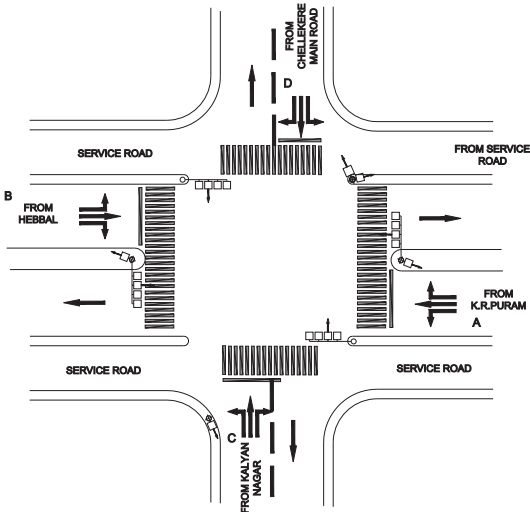

**KALYAN NAGAR ORR JUNCTION, BANASAVADI POLICE STATION - FIXED**

HRBR 80' FT RD X ORR			PHASE						CYCLE TIME							
	ROAD	FROM	1			2		3		4		5		6		
DATA	A	K.R.PURAM	R	L	S	L	S				L					
	B	HEBBAL				L	S	R	L	S			L			
	C	KALYAN NAGAR							L		R	L	S			
	D	CHELKERE MN RD	L									R	L	S		
TIMINGS	07:00	08:30	30			30		30		30		25		10		155
	08:30	20:30	40			30		40		30		30		10		180
	20:30	23:00	30			30		30		23		23		10		146
SUNDAY	07:30	22:30	30			30		30		23		23		10		146

KAMMANAHALLI RD X ORR			PHASE						CYCLE TIME							
	ROAD	FROM	1			2		3		4		5		6		
DATA	A	HEBBAL	R	L	S	L	S				L					
	B	K.R.PURAM				L	S	R	L	S			L			
	C	CHELKERE							L		R	L	S			
	D	KAMMANAHALLI	L									R	L	S		
TIMINGS	07:00	08:30	40			25		40		25		25		10		165
	08:30	20:30	50			25		45		30		30		10		190
	20:30	23:00	40			25		40		25		25		10		165
SUNDAY	07:30	22:30	40			25		40		25		25		10		165

**KAMMANAHALLI JUNCTION, BANASAVADI POLICE STATION - FIXED**