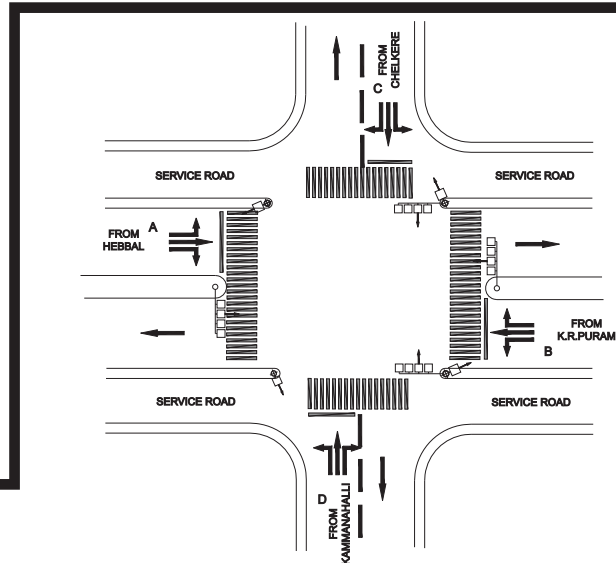

**KALYAN NAGAR ORR JUNCTION, BANASAVADI POLICE STATION - FIXED**

HRBR 80' FT RD X ORR			PHASE						CYCLE TIME							
	ROAD	FROM	1			2		3		4		5		6		
DATA	A	K.R.PURAM	R	L	S	L	S				L					
	B	HEBBAL				L	S	R	L	S			L			
	C	KALYAN NAGAR							L		R	L	S			
	D	CHELKERE MN RD	L									R	L	S		
TIMINGS	07:00	08:30	30			30		30		30		25		10		155
	08:30	20:30	40			30		40		30		30		10		180
	20:30	23:00	30			30		30		23		23		10		146
SUNDAY	07:30	22:30	30			30		30		23		23		10		146

KAMMANAHALLI RD X ORR			PHASE						CYCLE TIME							
	ROAD	FROM	1			2		3		4		5		6		
DATA	A	HEBBAL	R	L	S	L	S				L					
	B	K.R.PURAM				L	S	R	L	S			L			
	C	CHELKERE							L		R	L	S			
	D	KAMMANAHALLI	L									R	L	S		
TIMINGS	07:00	08:30	40			25		40		25		25		10		165
	08:30	20:30	50			25		45		30		30		10		190
	20:30	23:00	40			25		40		25		25		10		165
SUNDAY	07:30	22:30	40			25		40		25		25		10		165

**KAMMANAHALLI JUNCTION, BANASAVADI POLICE STATION - FIXED**