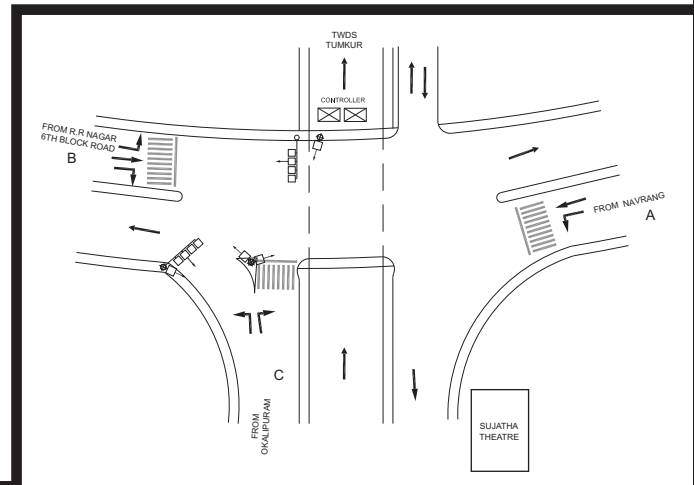

NAVRANG BAR JUNCTION, Dr. RAJKUMAR RD. & BRIDGE STONE) RAJAJINAGAR POLICE STATION - FIXED

TIMINGS DATA											
			PHASE					CYCLE TIME			
	ROAD	FROM	1			2			3	4	5
DATA	A	NAVRANG	R	L	S		L		L	EXCLUSIVE PEDESTRIAN	
	B	MAJESTIC				L	S	L			
	C	ESI ROAD		L				R	L		S
	D	PRAKASHNAGAR							R		L
TIMINGS	07:00	08:00	20			30		10	10	08	078
	08:00	11:00	25			45		15	15	10	110
	11:00	17:00	20			30		10	10	07	077
	17:00	22:00	25			45		15	15	10	110
	22:00	23:00	20			30		10	10	05	075
SUNDAY	07:30	22:30	20			30		10	10	06	074

TIMINGS DATA									
R R NAGAR 6TH BLOCK & Okalipuram rd			PHASE					CYCLE TIME	
	ROAD	FROM	1			2			3
DATA	A	NAVRANG CIRCLE	R	L	S		L	L	
	B	R R NAGAR 6TH BLOCK				R	L	S	
	C	OKALIPURAM						R	L
TIMINGS	07:00	09:00	20			25		20	65
	09:00	12:00	25			30		30	85
	12:00	16:00	25			20		25	70
	16:00	21:00	25			35		25	85
	21:00	22:00	20			20		20	60

RAJAJINAGAR ENTRANCE JUNCTION, RAJAJINAGAR POLICE STATION - VAC