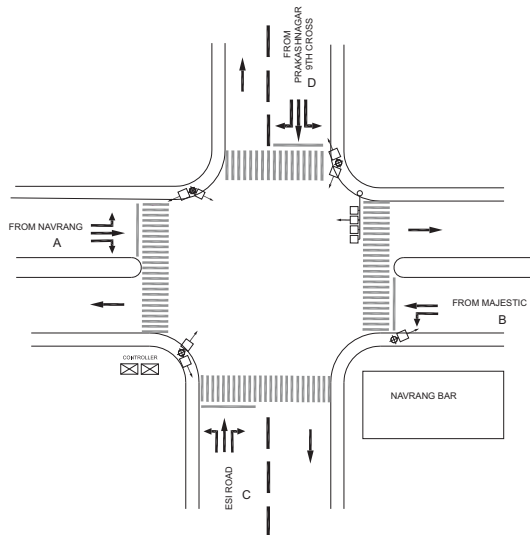

NAVRANG BAR JUNCTION, Dr. RAJKUMAR RD. & BRIDGE STONE) RAJAJINAGAR POLICE STATION - FIXED

TIMINGS DATA											
			PHASE					CYCLE TIME			
	ROAD	FROM	1			2			3	4	5
DATA	A	NAVRANG	R	L	S		L		L	EXCLUSIVE PEDESTRIAN	
	B	MAJESTIC				L	S	L			
	C	ESI ROAD		L				R	L		S
	D	PRAKASHNAGAR							R		L
TIMINGS	07:00	08:00	20			30		10	10	08	078
	08:00	11:00	25			45		15	15	10	110
	11:00	17:00	20			30		10	10	07	077
	17:00	22:00	25			45		15	15	10	110
	22:00	23:00	20			30		10	10	05	075
SUNDAY	07:30	22:30	20			30		10	10	06	074

TIMINGS DATA									
R R NAGAR 6TH BLOCK & Okalipuram rd			PHASE					CYCLE TIME	
	ROAD	FROM	1			2			3
DATA	A	NAVRANG CIRCLE	R	L	S		L	L	
	B	R R NAGAR 6TH BLOCK				R	L	S	
	C	OKALIPURAM						R	L
TIMINGS	07:00	09:00	20			25		20	65
	09:00	12:00	25			30		30	85
	12:00	16:00	25			20		25	70
	16:00	21:00	25			35		25	85
	21:00	22:00	20			20		20	60

RAJAJINAGAR ENTRANCE JUNCTION, RAJAJINAGAR POLICE STATION - VAC